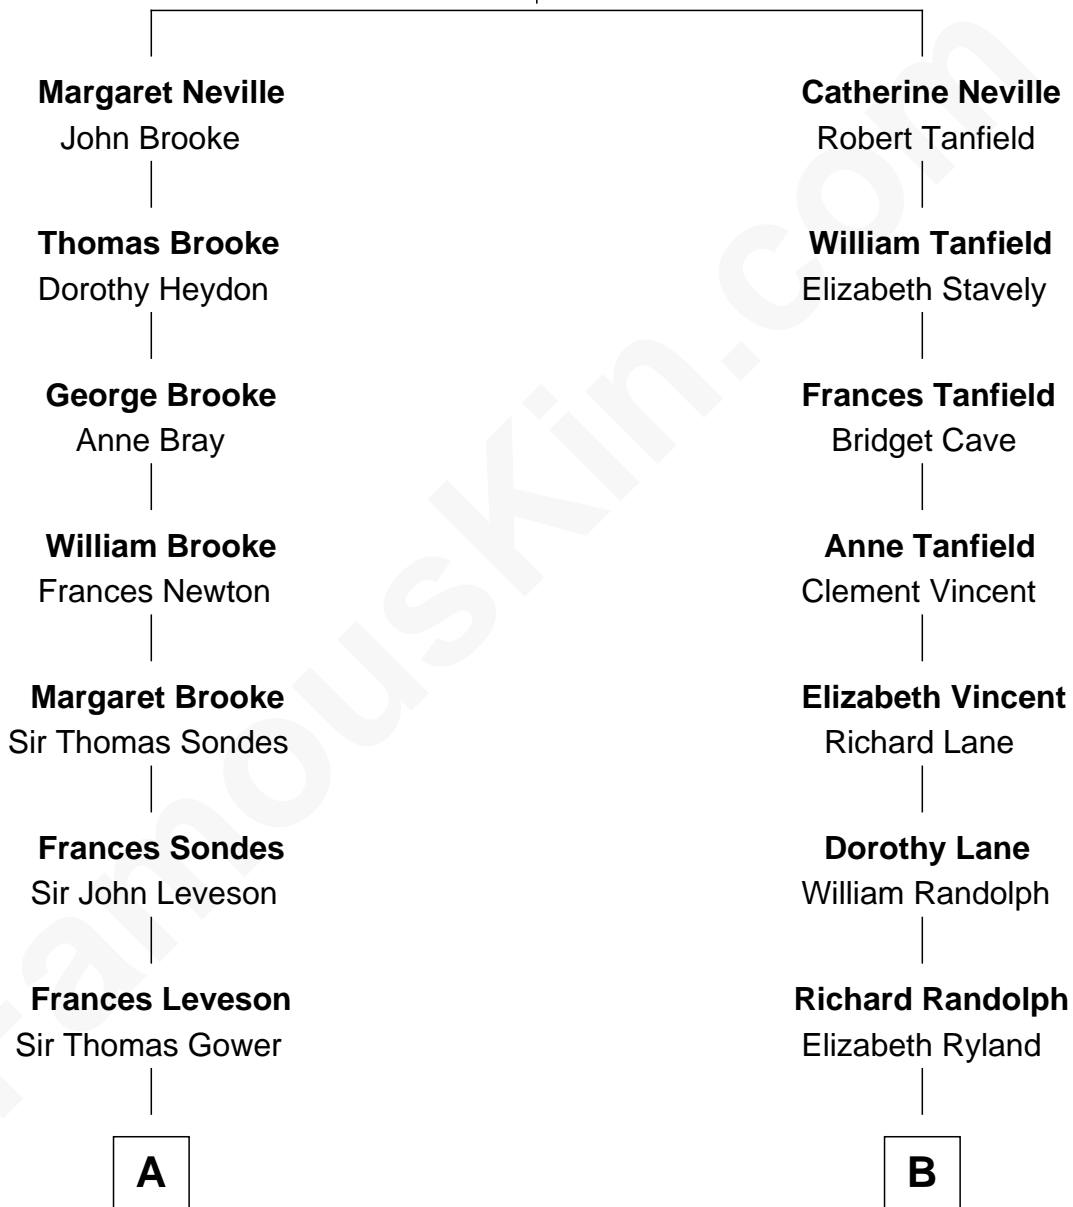

FamousKin.com
Relationship Chart of
Prince William
Prince of Wales

17th cousin 2 times removed of
Mary Chapin Carpenter
Singer and Songwriter

Katherine Howard
 Sir Edward Neville

C

Edward John Spencer
Frances Ruth Burke Roche

Princess Diana Frances Spencer
Charles III, King of the United Kingdom

Prince William
Prince of Wales

FamousKin.com