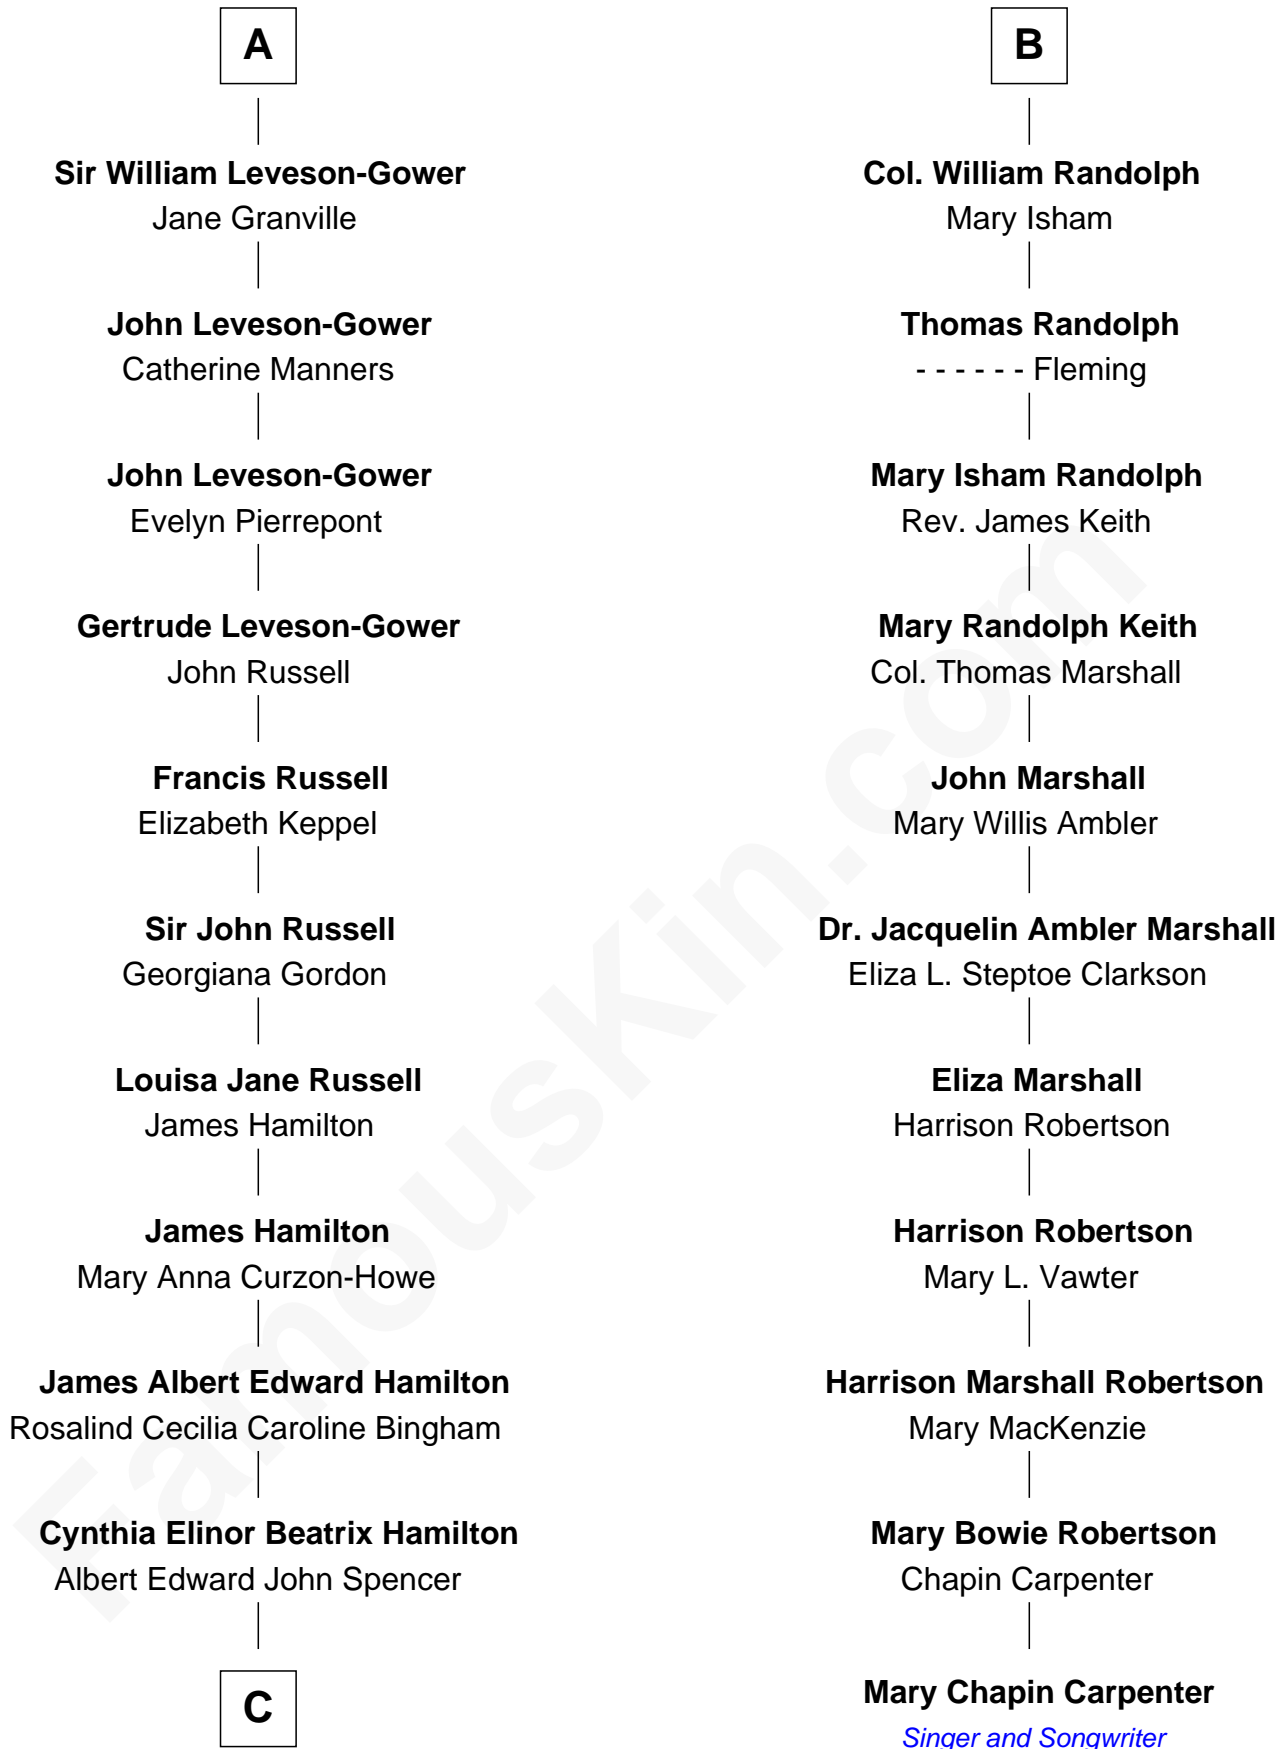

FamousKin.com
Relationship Chart of
Prince William
Prince of Wales

17th cousin 2 times removed of
Mary Chapin Carpenter
Singer and Songwriter

Katherine Howard
 Sir Edward Neville

C

Edward John Spencer
Frances Ruth Burke Roche

Princess Diana Frances Spencer
Charles III, King of the United Kingdom

Prince William
Prince of Wales

FamousKin.com