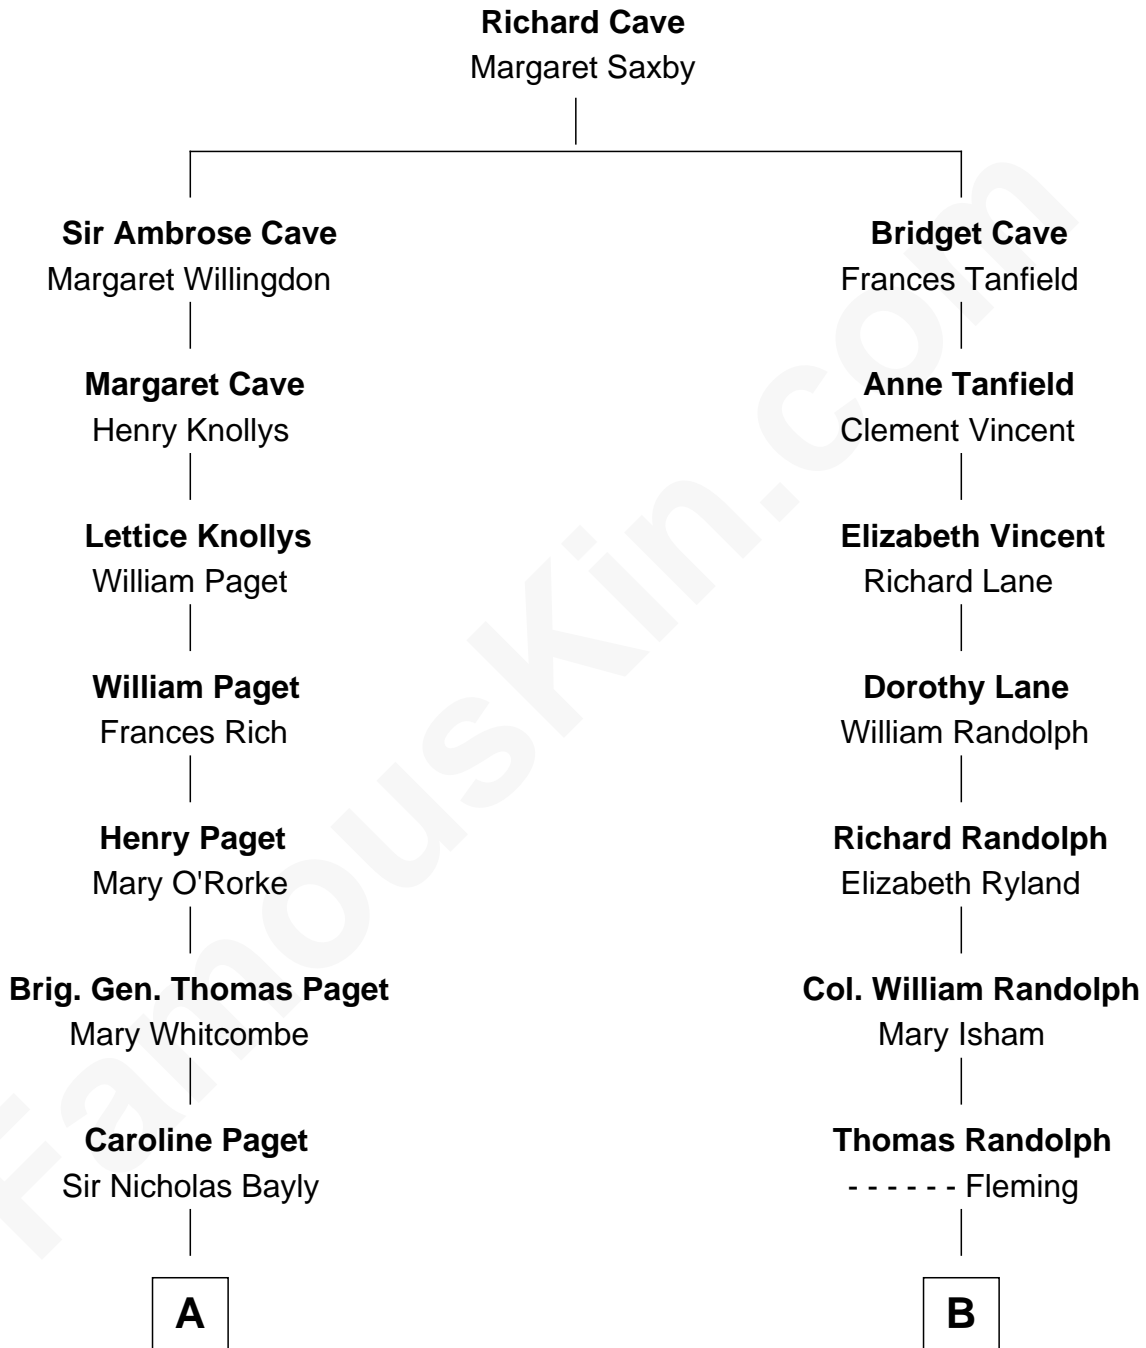

FamousKin.com Relationship Chart of

Prince William

Prince of Wales

15th cousin of

Mary Chapin Carpenter

Singer and Songwriter

A

Henry Bayly alias Paget

Jane Champagné

Henry William Paget

Lady Caroline Elizabeth Villiers

Lady Caroline Paget

Charles Gordon-Lennox

Cecilia Catherine Gordon-Lennox

Charles George Bingham

Rosalind Cecilia Caroline Bingham

James Albert Edward Hamilton

Cynthia Elinor Beatrix Hamilton

Albert Edward John Spencer

Edward John Spencer

Frances Ruth Burke Roche

Princess Diana Frances Spencer

Charles III, King of the United Kingdom

Prince William