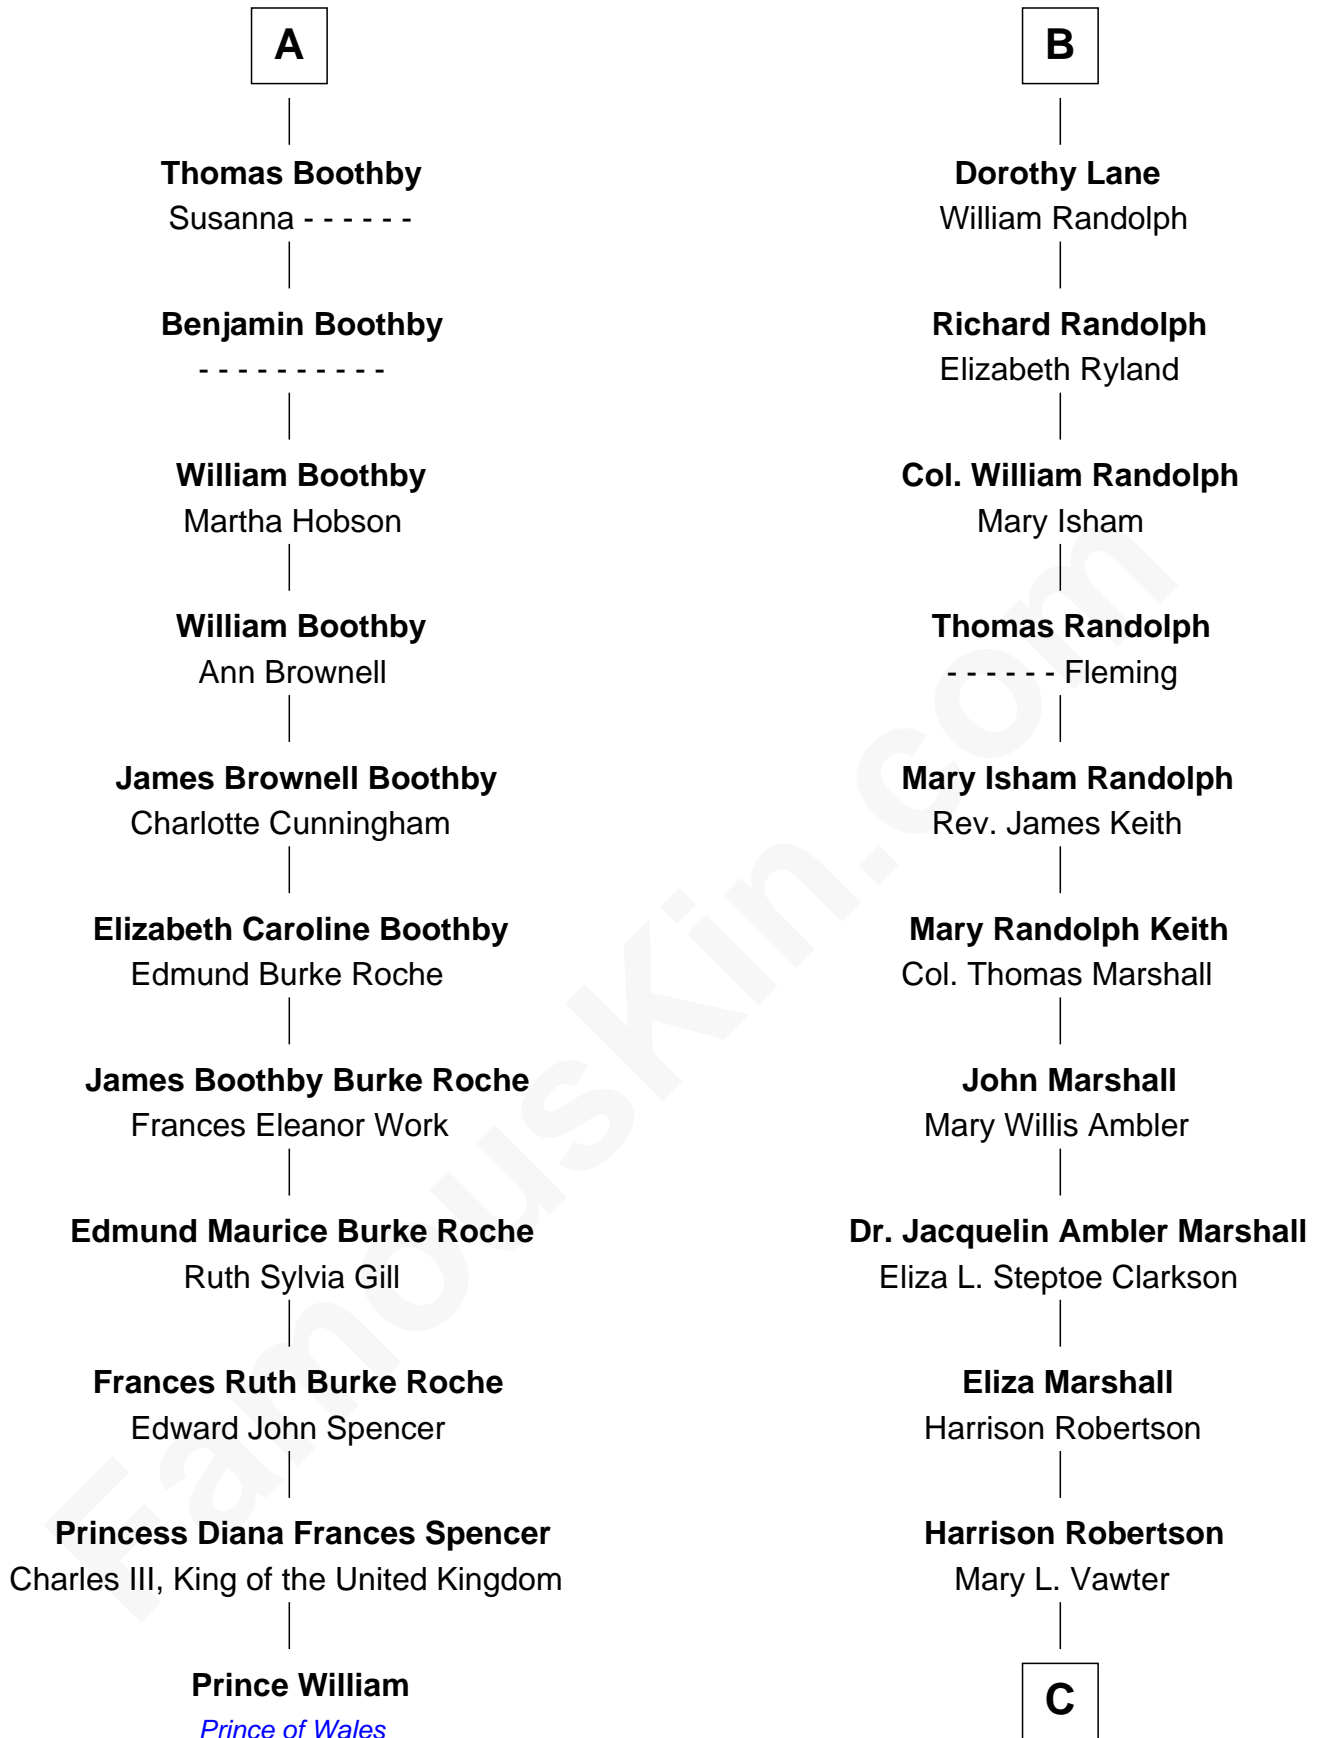

# FamousKin.com Relationship Chart of

**Prince William**

*Prince of Wales*

17th cousin 2 times removed of

**Mary Chapin Carpenter**

*Singer and Songwriter*

**James Touchet**  
Eleanor de Holland

C