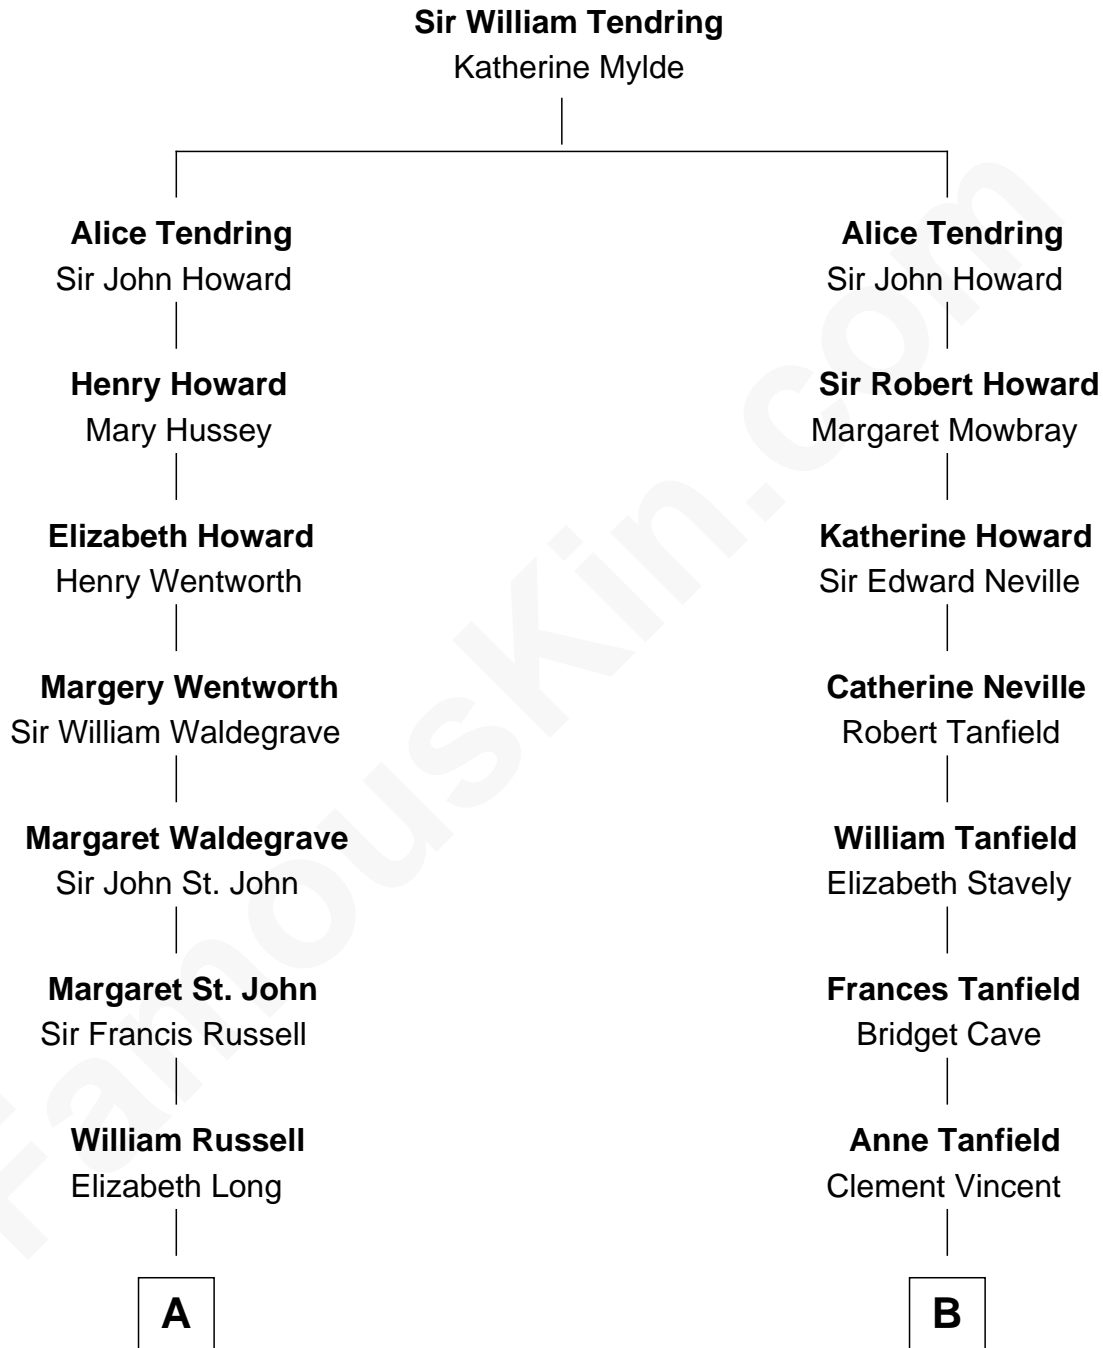

FamousKin.com
Relationship Chart of
Prince William
Prince of Wales

19th cousin 1 time removed of
Mary Chapin Carpenter
Singer and Songwriter

C

Edward John Spencer
Frances Ruth Burke Roche

Princess Diana Frances Spencer
Charles III, King of the United Kingdom

Prince William
Prince of Wales

D

Harrison Robertson
Mary L. Vawter

Harrison Marshall Robertson
Mary MacKenzie

Mary Bowie Robertson
Chapin Carpenter

Mary Chapin Carpenter
Singer and Songwriter