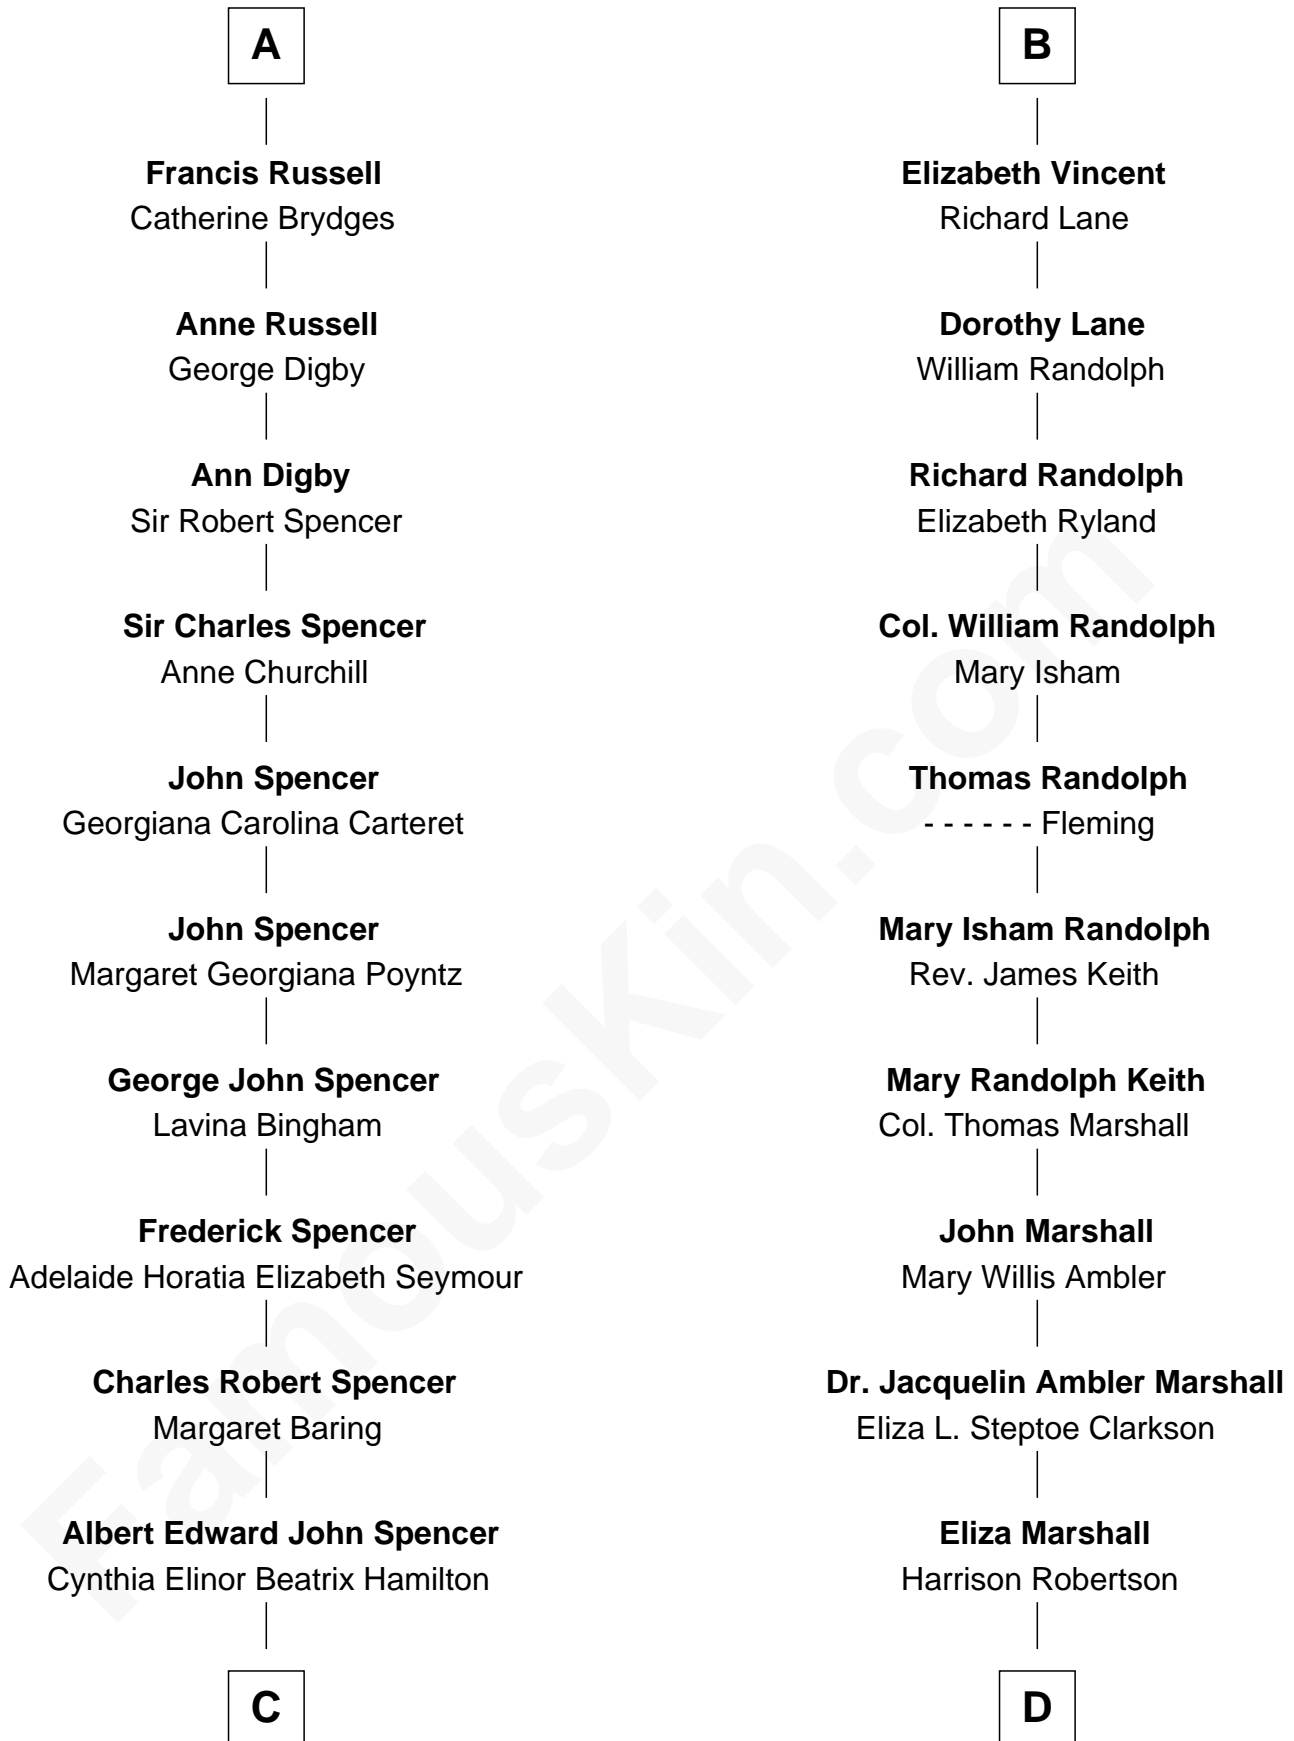

FamousKin.com
Relationship Chart of
Prince William
Prince of Wales

19th cousin 1 time removed of
Mary Chapin Carpenter
Singer and Songwriter

C

Edward John Spencer
Frances Ruth Burke Roche

Princess Diana Frances Spencer
Charles III, King of the United Kingdom

Prince William
Prince of Wales

D

Harrison Robertson
Mary L. Vawter

Harrison Marshall Robertson
Mary MacKenzie

Mary Bowie Robertson
Chapin Carpenter

Mary Chapin Carpenter
Singer and Songwriter