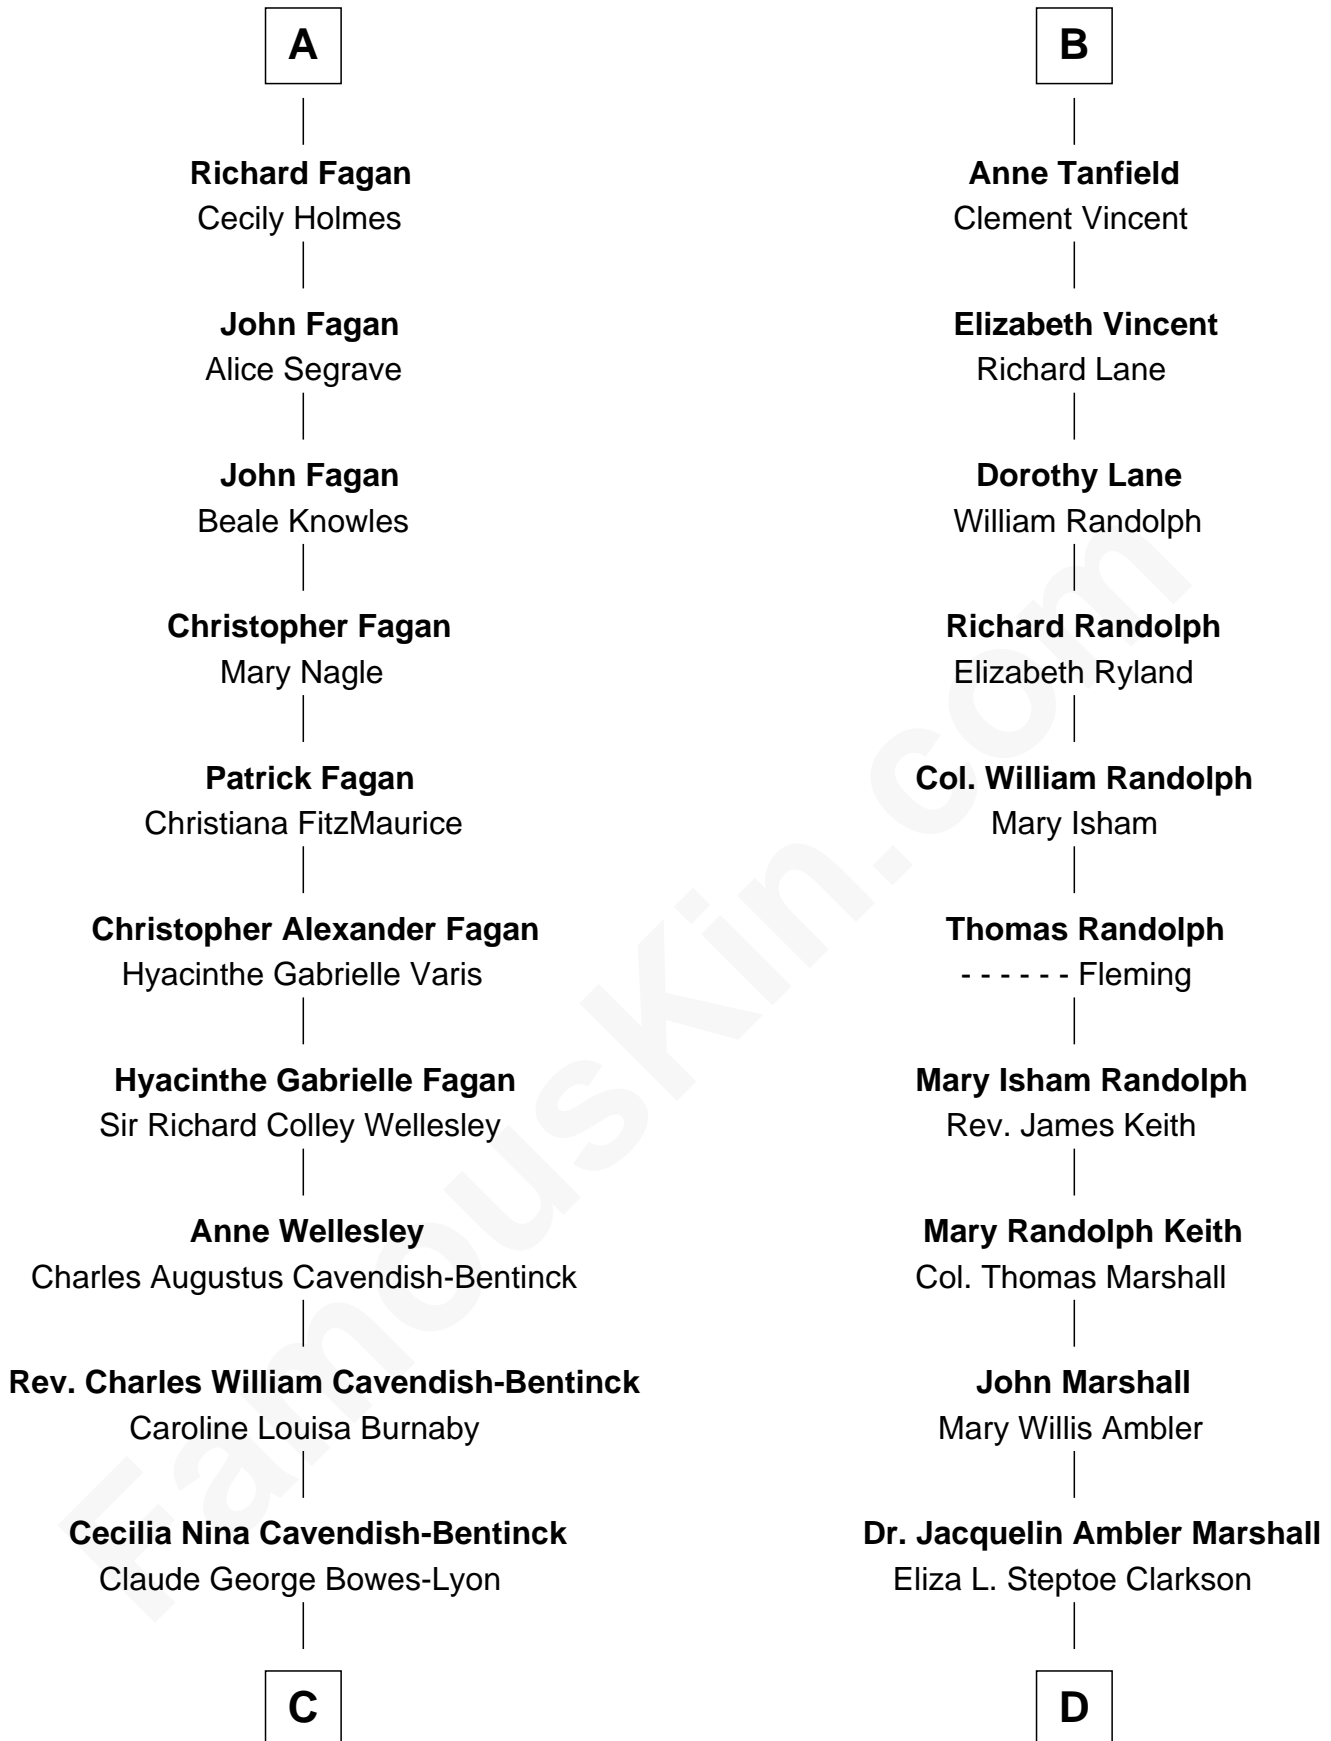

FamousKin.com Relationship Chart of

Prince William

Prince of Wales

20th cousin 1 time removed of

Mary Chapin Carpenter

Singer and Songwriter

C

Elizabeth Bowes-Lyon

George VI, King of the United Kingdom

Elizabeth II, Queen of the United Kingdom

Prince Philip of Edinburgh

Charles III, King of the United Kingdom

Princess Diana Frances Spencer

Prince William

Prince of Wales