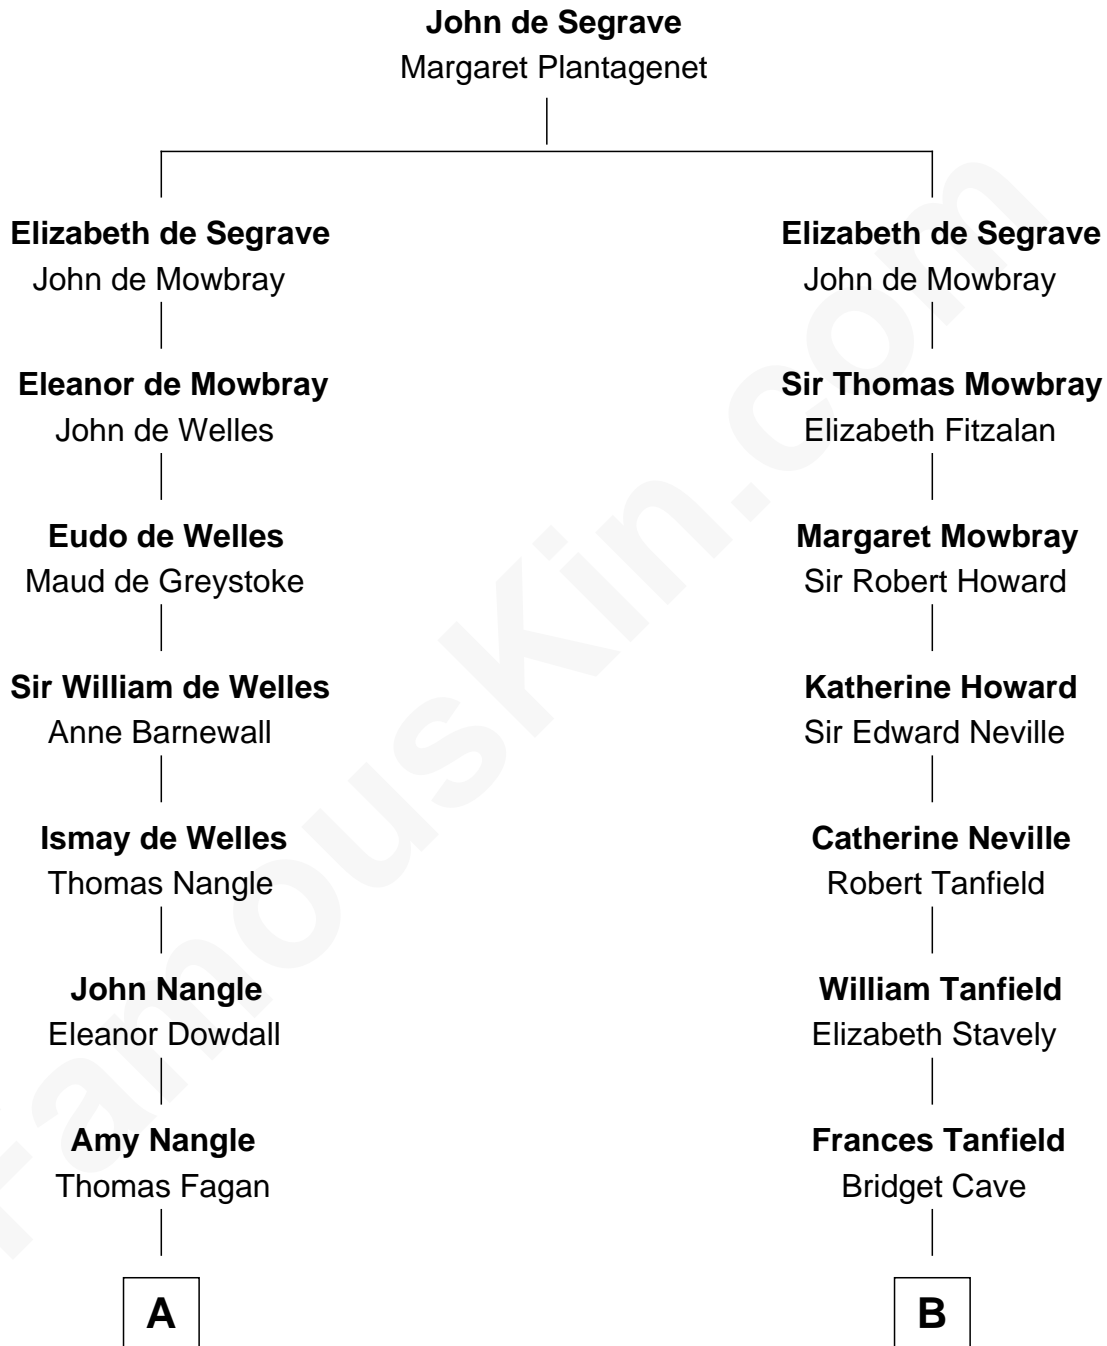

FamousKin.com Relationship Chart of

Prince William

Prince of Wales

20th cousin 1 time removed of

Mary Chapin Carpenter

Singer and Songwriter

C

Elizabeth Bowes-Lyon

George VI, King of the United Kingdom

Elizabeth II, Queen of the United Kingdom

Prince Philip of Edinburgh

Charles III, King of the United Kingdom

Princess Diana Frances Spencer

Prince William

Prince of Wales