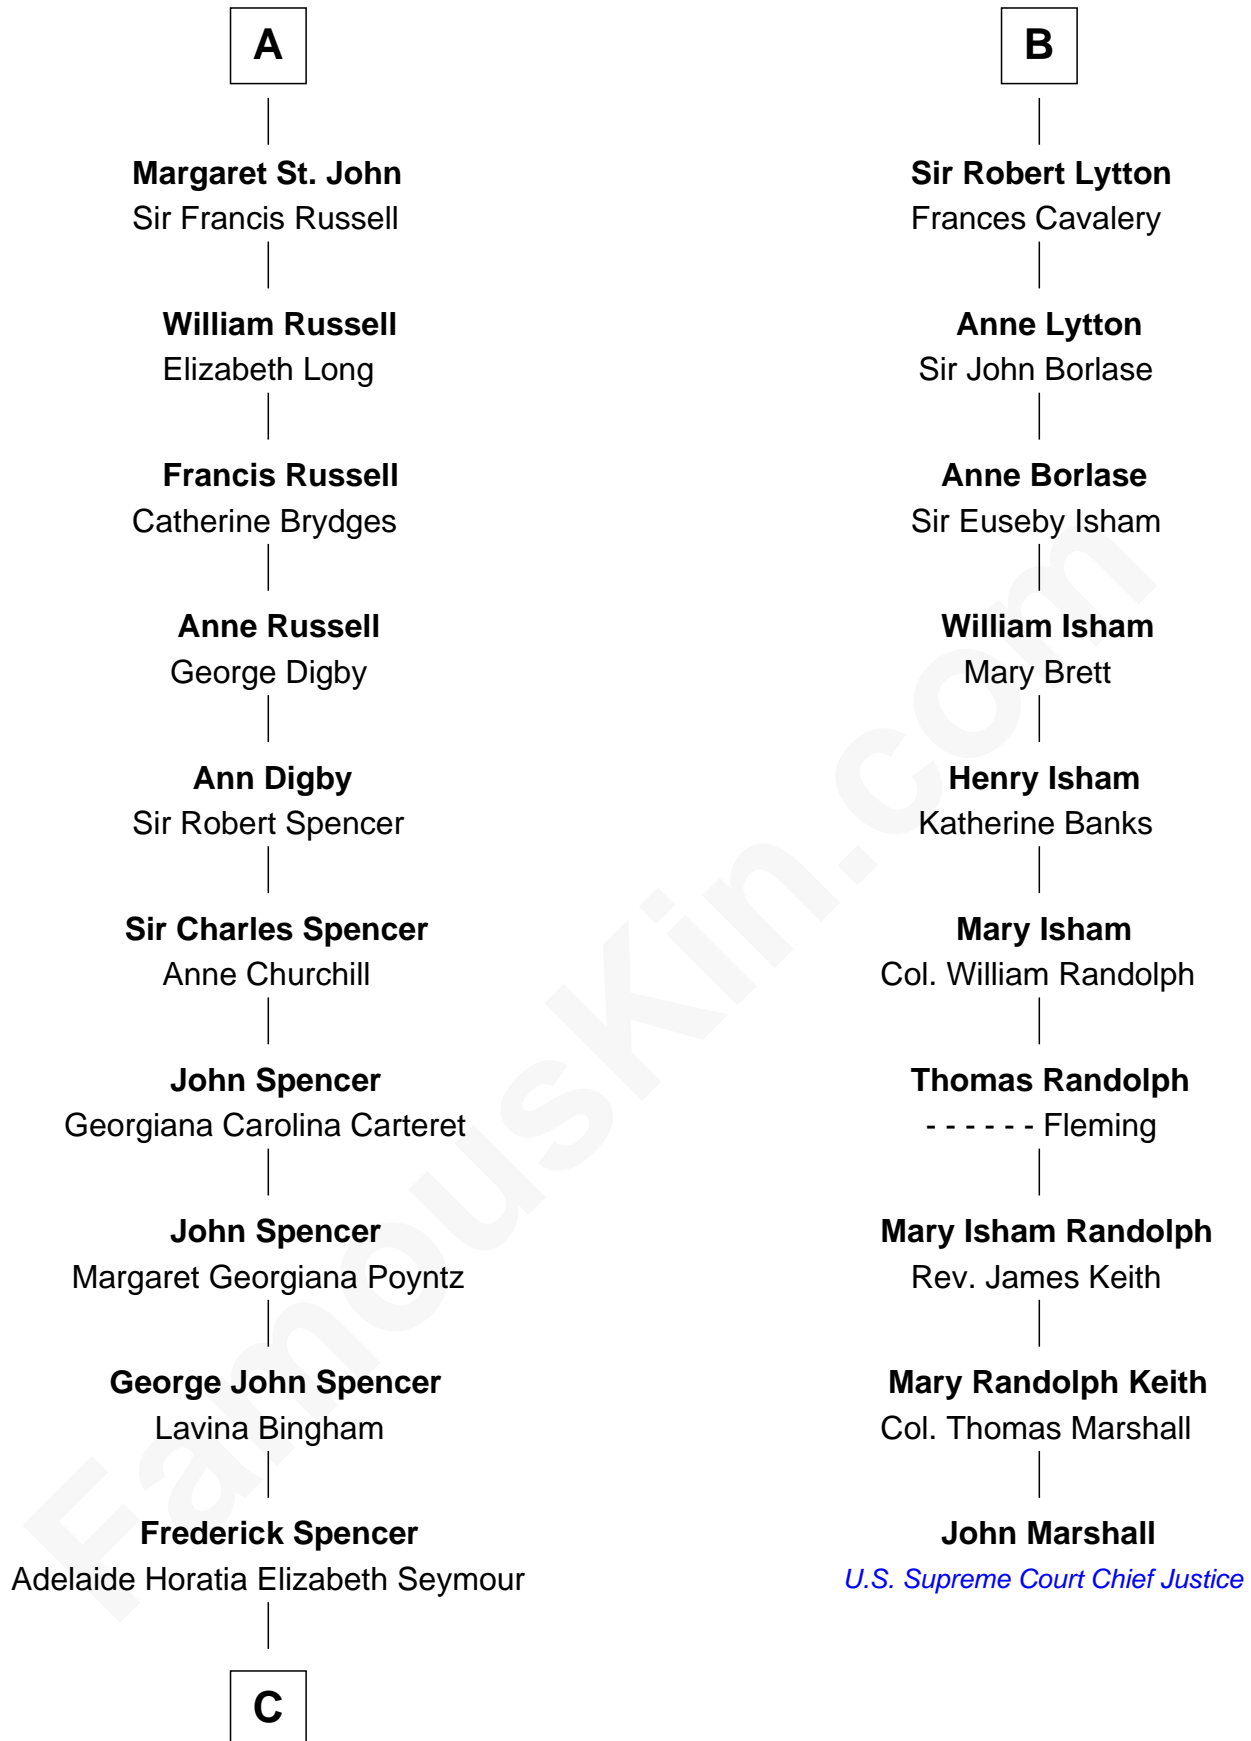

FamousKin.com Relationship Chart of

Prince William

Prince of Wales

16th cousin 5 times removed of

John Marshall

4th Chief Justice of the U.S. Supreme Court

John Deincourt

C

—
Charles Robert Spencer

Margaret Baring

—
Albert Edward John Spencer

Cynthia Elinor Beatrix Hamilton

—
Edward John Spencer

Frances Ruth Burke Roche

—
Princess Diana Frances Spencer

Charles III, King of the United Kingdom