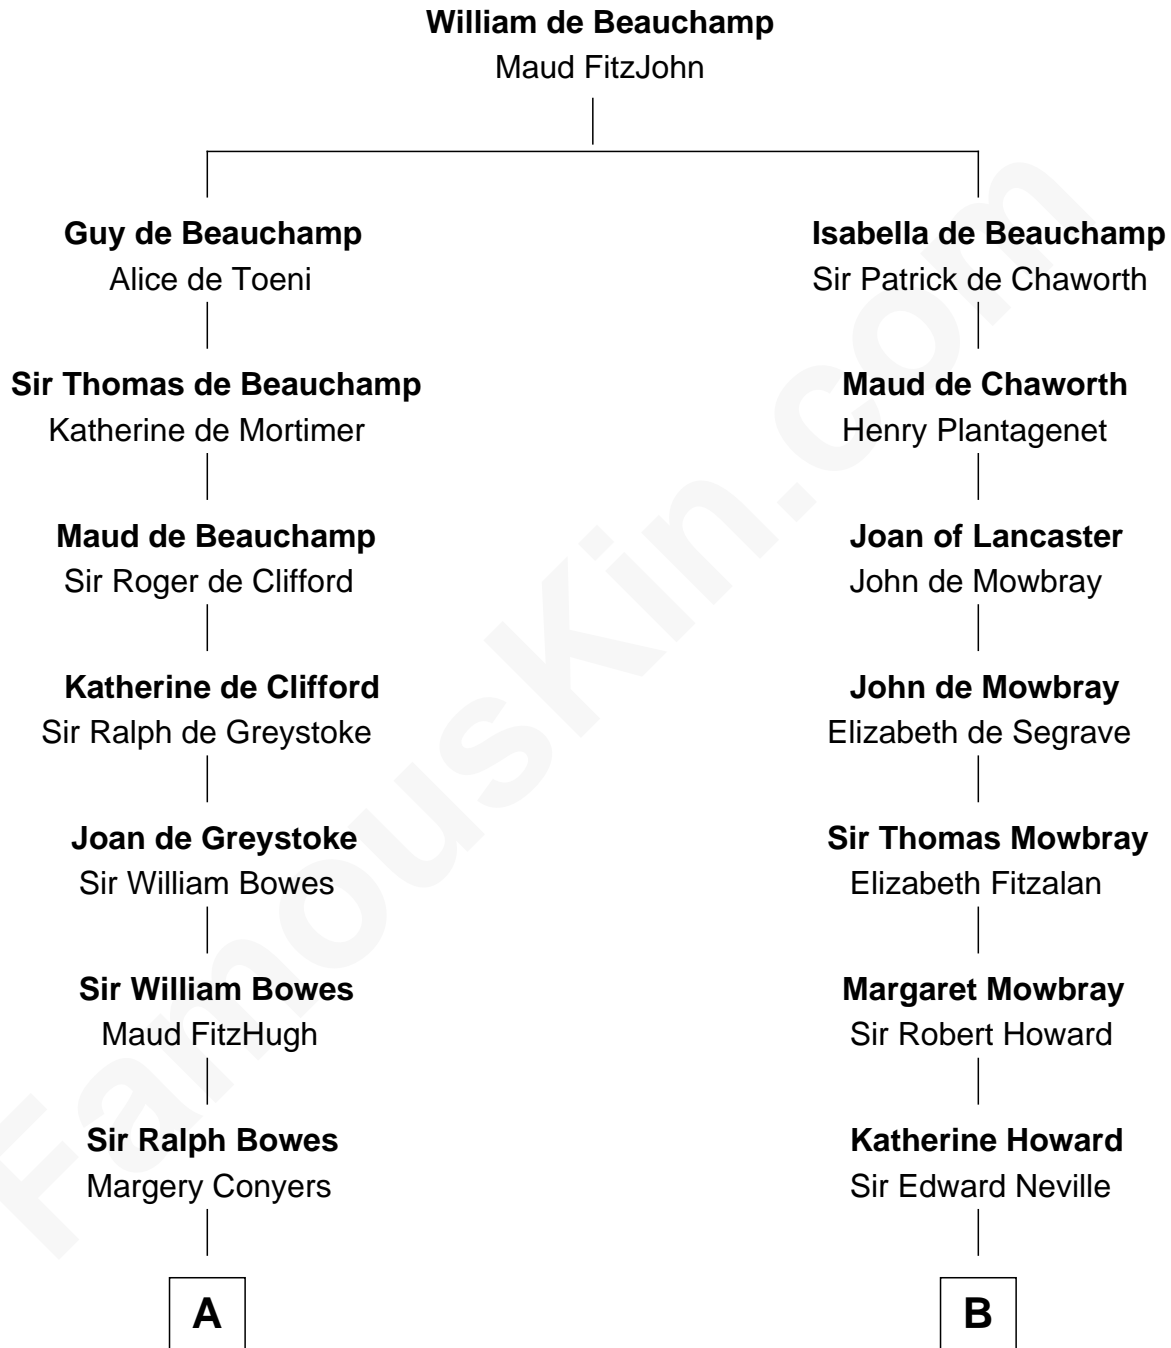

FamousKin.com
Relationship Chart of
Prince William
Prince of Wales

18th cousin 3 times removed of

John Marshall
4th Chief Justice of the U.S. Supreme Court

C

Claude George Bowes-Lyon
Cecilia Nina Cavendish-Bentinck

Elizabeth Bowes-Lyon
George VI, King of the United Kingdom

Elizabeth II, Queen of the United Kingdom
Prince Philip of Edinburgh

Charles III, King of the United Kingdom
Princess Diana Frances Spencer

Prince William
Prince of Wales