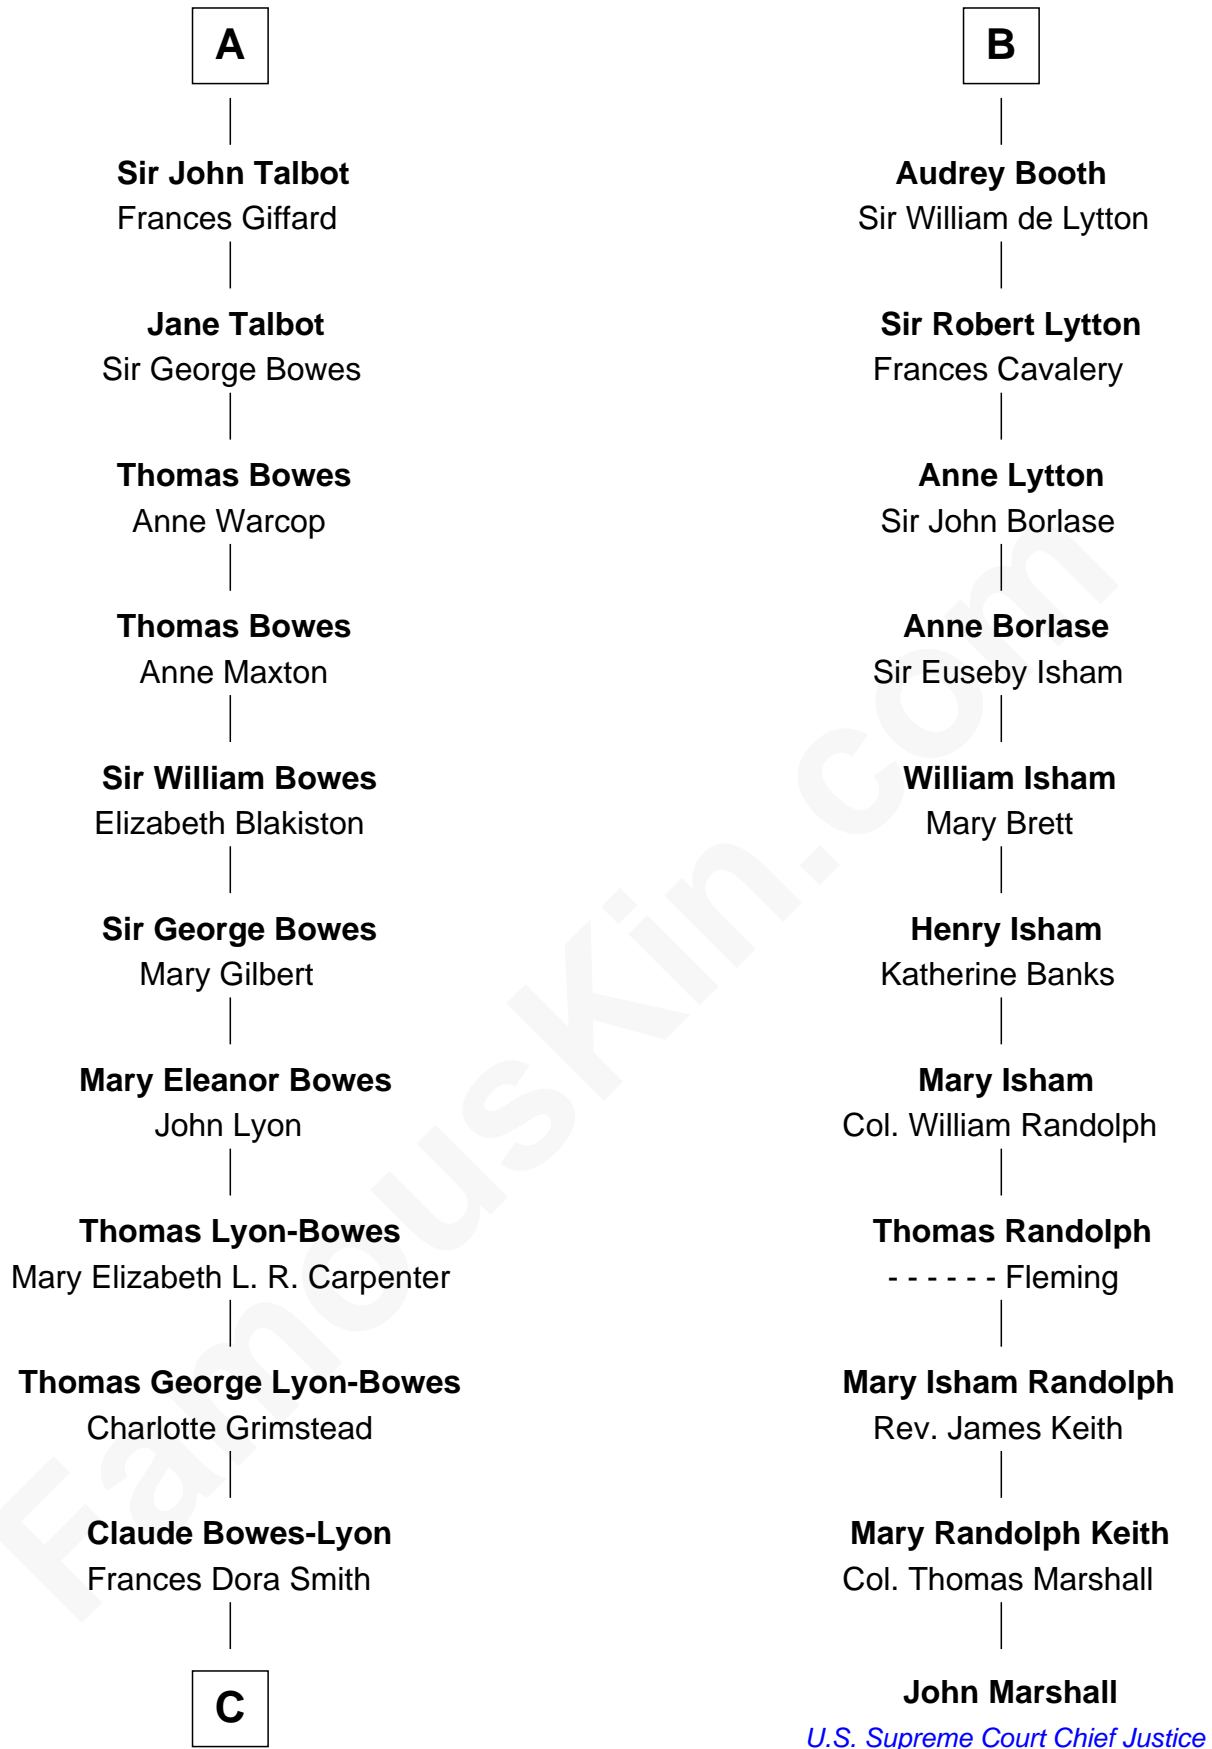

# FamousKin.com Relationship Chart of

**Prince William**

*Prince of Wales*

17th cousin 4 times removed of

**John Marshall**

*4th Chief Justice of the U.S. Supreme Court*

**William de Ros**  
Maude de Vaux

**Sir William de Ros**  
Margery de Badlesmere

**Maud de Roos**  
John de Welles

**Anne de Welles**  
James Butler

**James Butler**  
Joan Beauchamp

**Elizabeth Butler**  
John Talbot

**Sir Gilbert Talbot**  
Audrey Cotton

**Sir John Talbot**  
Margaret Troutbeck

**A**

**Agnes de Ros**  
Pain de Tibetot

**Sir John de Tibetot**  
Margaret de Badlesmere

**Sir Robert de Tibetot**  
Margaret Deincourt

**Elizabeth de Tibetot**  
Sir Philip le Despencer

**Margery Despencer**  
Sir Roger Wentworth

**Margaret Wentworth**  
Sir William Hopton

**Margaret Hopton**  
Sir Philip Booth

**B**

**C**

**Claude George Bowes-Lyon**  
Cecilia Nina Cavendish-Bentinck

**Elizabeth Bowes-Lyon**  
George VI, King of the United Kingdom