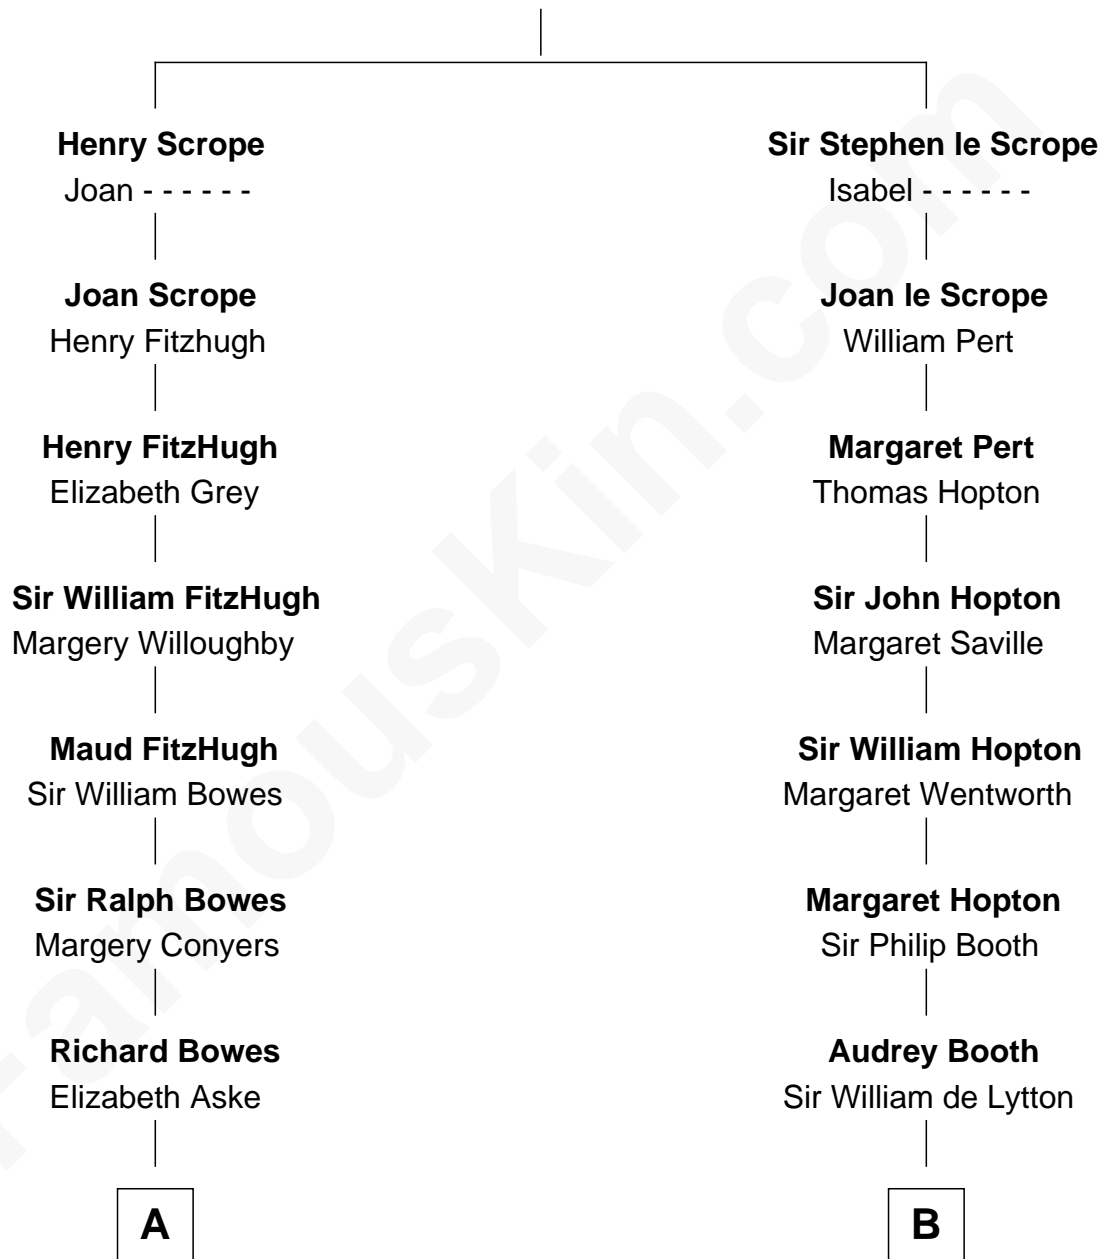

# FamousKin.com Relationship Chart of

**Prince William**

*Prince of Wales*

16th cousin 4 times removed of

**John Marshall**

*4th Chief Justice of the U.S. Supreme Court*

**Sir Geoffrey le Scrope**

Ivetta de Ros

**C**

**Elizabeth Bowes-Lyon**

George VI, King of the United Kingdom

**Elizabeth II, Queen of the United Kingdom**

Prince Philip of Edinburgh

**Charles III, King of the United Kingdom**

Princess Diana Frances Spencer

**Prince William**

*Prince of Wales*