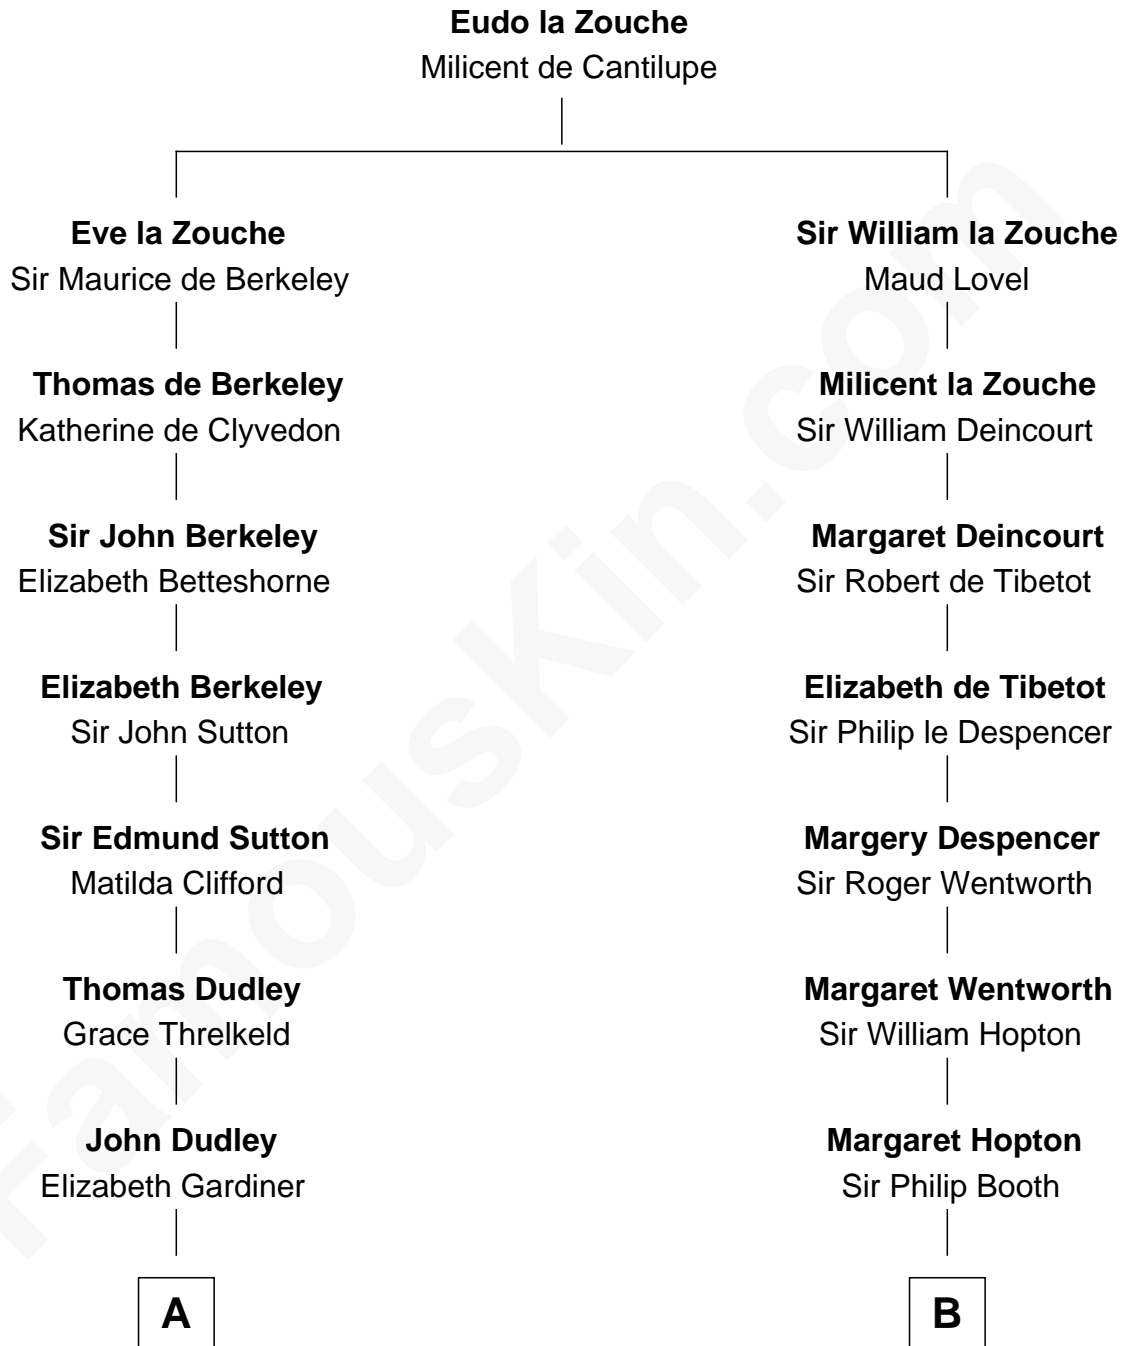

FamousKin.com Relationship Chart of

Prince William

Prince of Wales

17th cousin 2 times removed of

John Marshall

4th Chief Justice of the U.S. Supreme Court

C

Edward John Spencer
Frances Ruth Burke Roche

Princess Diana Frances Spencer
Charles III, King of the United Kingdom

Prince William
Prince of Wales

FamousKin.com