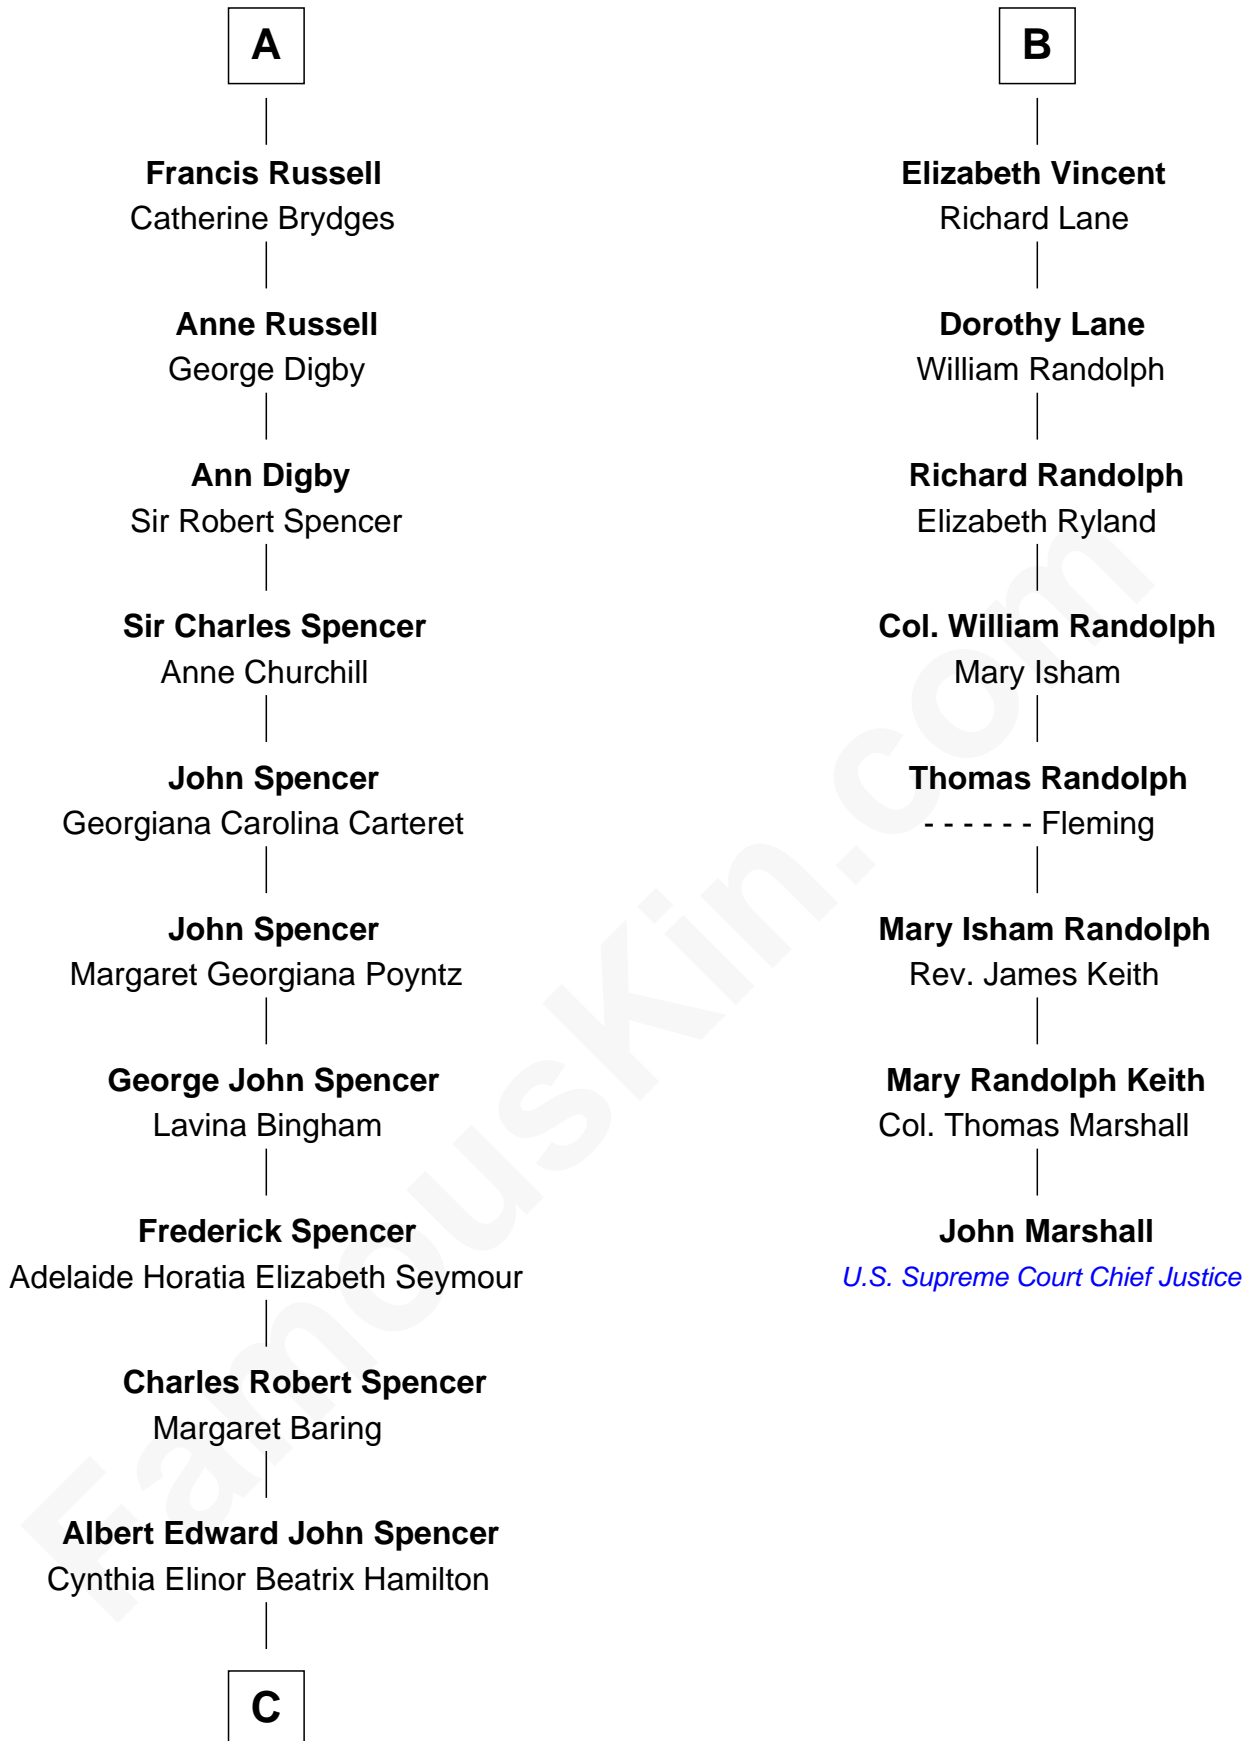

# FamousKin.com Relationship Chart of

**Prince William**

*Prince of Wales*

14th cousin 5 times removed of

**John Marshall**

*4th Chief Justice of the U.S. Supreme Court*

**Sir Robert Howard**

Margaret de Scales

**C**

**Edward John Spencer**  
Frances Ruth Burke Roche

**Princess Diana Frances Spencer**  
Charles III, King of the United Kingdom

**Prince William**  
*Prince of Wales*

FamousKin.com