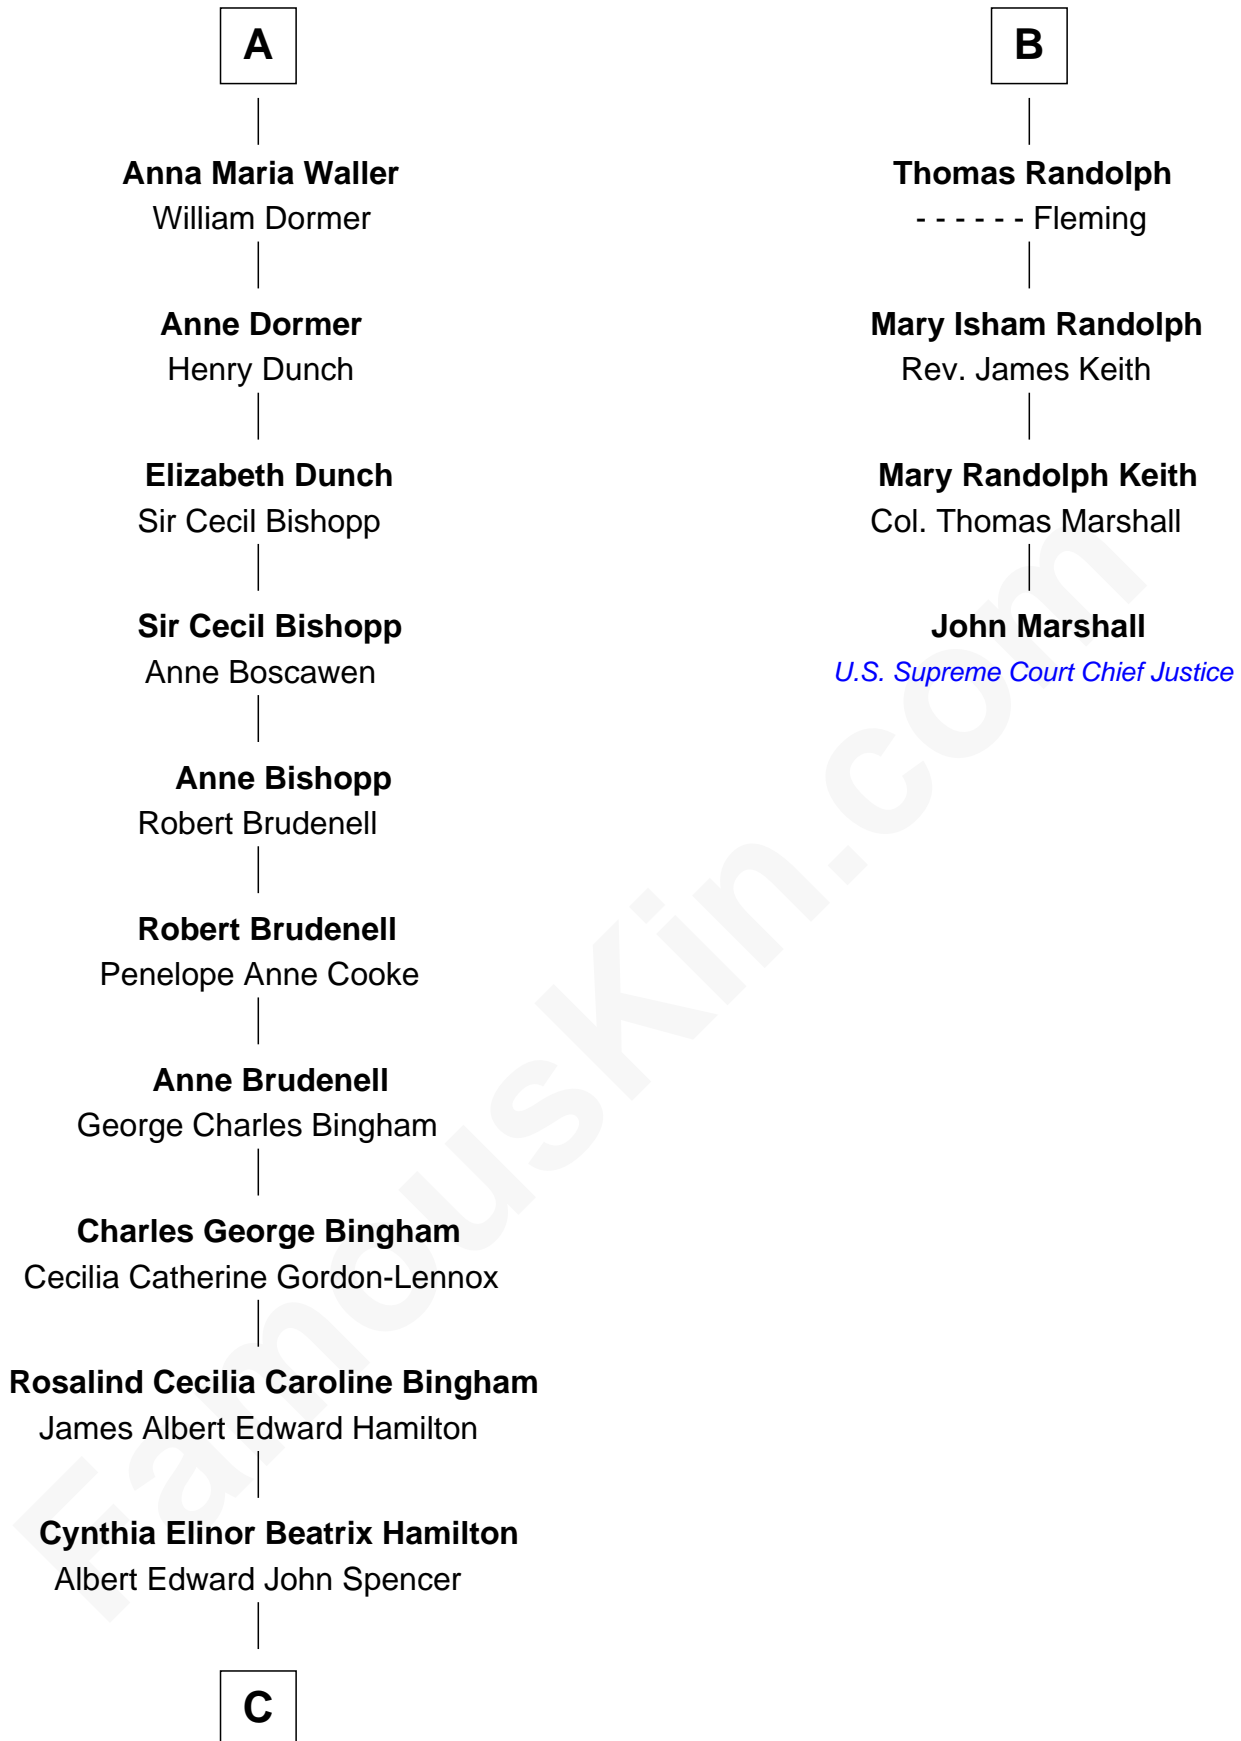

FamousKin.com Relationship Chart of

Prince William

Prince of Wales

10th cousin 9 times removed of

John Marshall

4th Chief Justice of the U.S. Supreme Court

Richard Vere

Isabel Green

Thomas Isham

Euseby Isham

Anne Pulton

Gregory Isham

Elizabeth Dale

Sir Euseby Isham

Anne Borlase

William Isham

Mary Brett

Henry Isham

Katherine Banks

Mary Isham

Col. William Randolph

B

C

—
Edward John Spencer
Frances Ruth Burke Roche