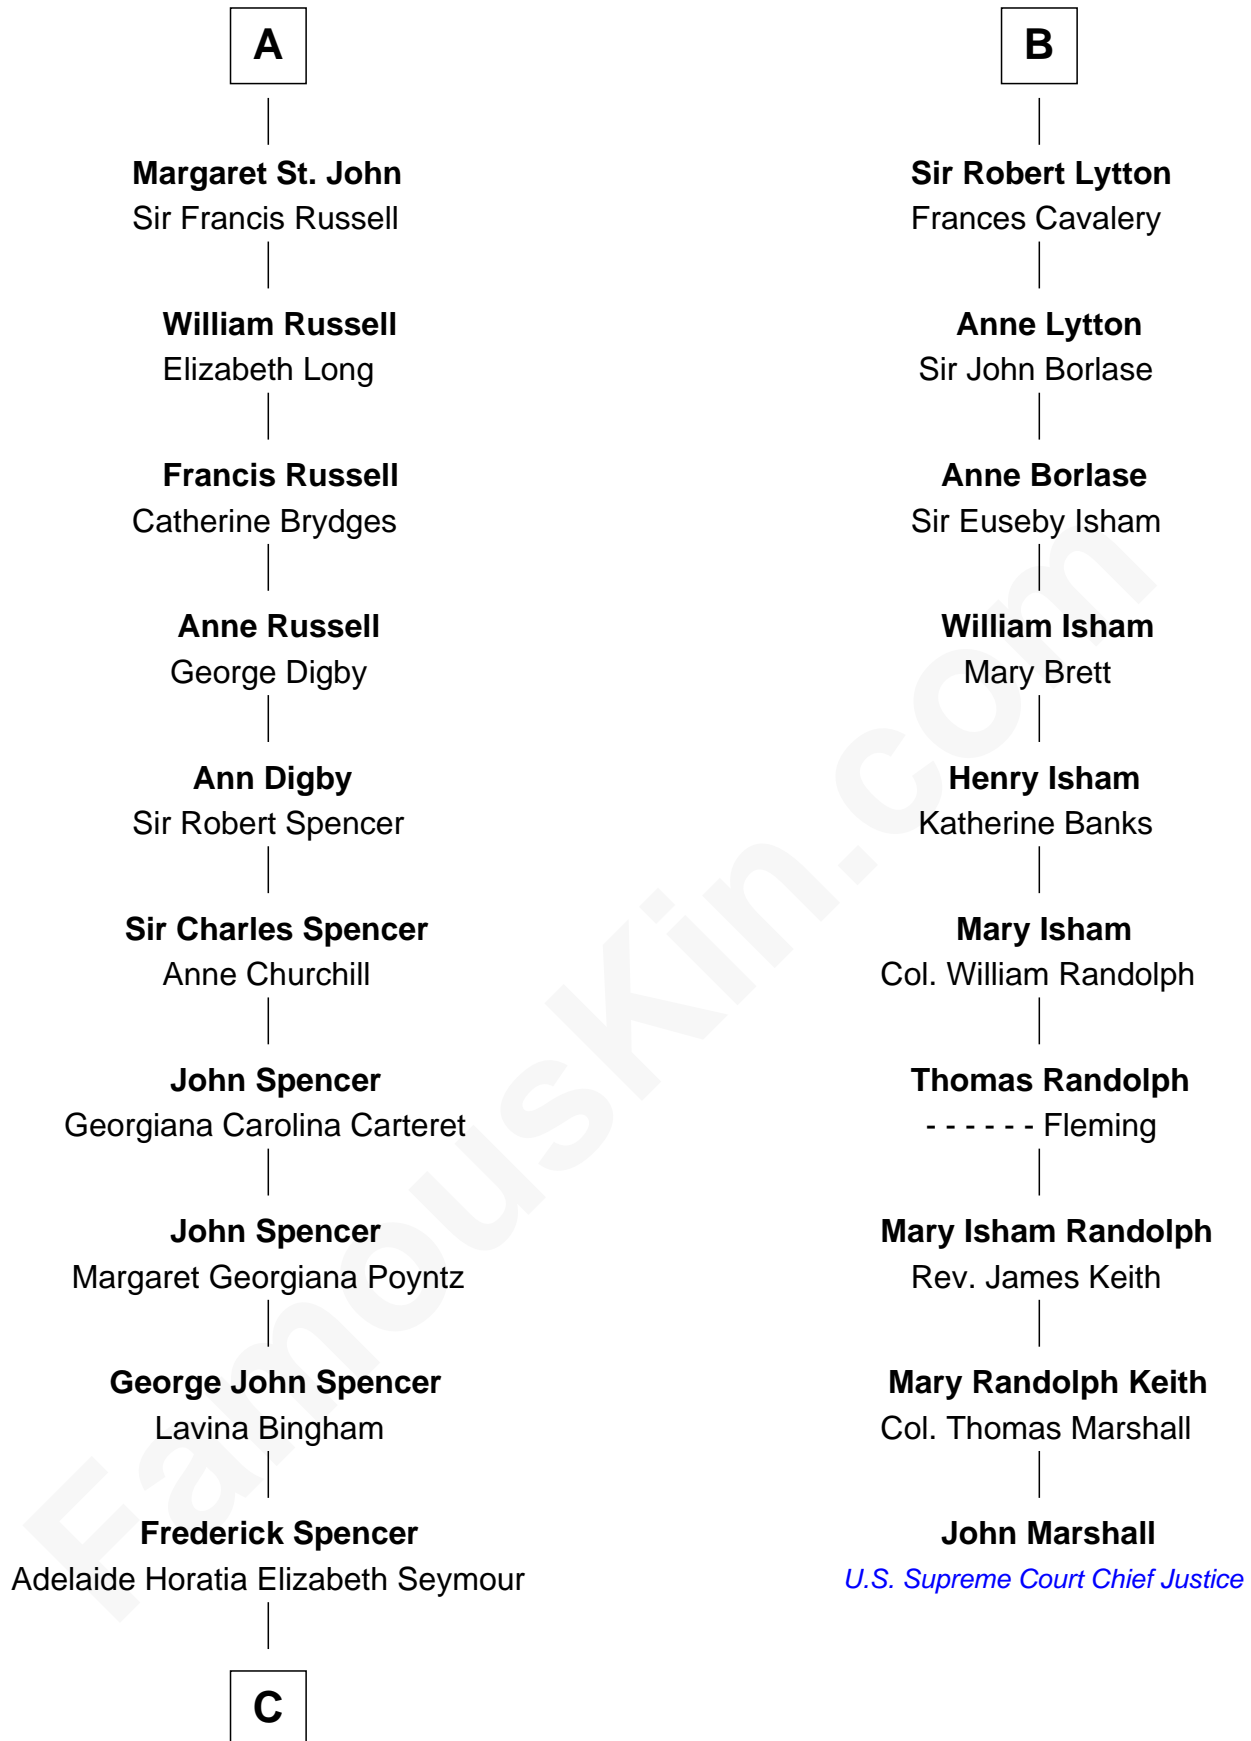

# FamousKin.com Relationship Chart of

**Prince William**

*Prince of Wales*

16th cousin 5 times removed of

**John Marshall**

*4th Chief Justice of the U.S. Supreme Court*

**Pain de Tibetot**

Agnes de Ros

**Sir John de Tibetot**  
Margaret de Badlesmere

**Sir Robert de Tibetot**  
Margaret Deincourt

**Elizabeth de Tibetot**  
Sir Philip le Despencer

**Margery Despencer**  
Sir Roger Wentworth

**Henry Wentworth**  
Elizabeth Howard

**Margery Wentworth**  
Sir William Waldegrave

**Margaret Waldegrave**  
Sir John St. John

**A**

**Sir John de Tibetot**  
Margaret de Badlesmere

**Sir Robert de Tibetot**  
Margaret Deincourt

**Elizabeth de Tibetot**  
Sir Philip le Despencer

**Margery Despencer**  
Sir Roger Wentworth

**Margaret Wentworth**  
Sir William Hopton

**Margaret Hopton**  
Sir Philip Booth

**Audrey Booth**  
Sir William de Lytton

**B**

**C**

—  
**Charles Robert Spencer**