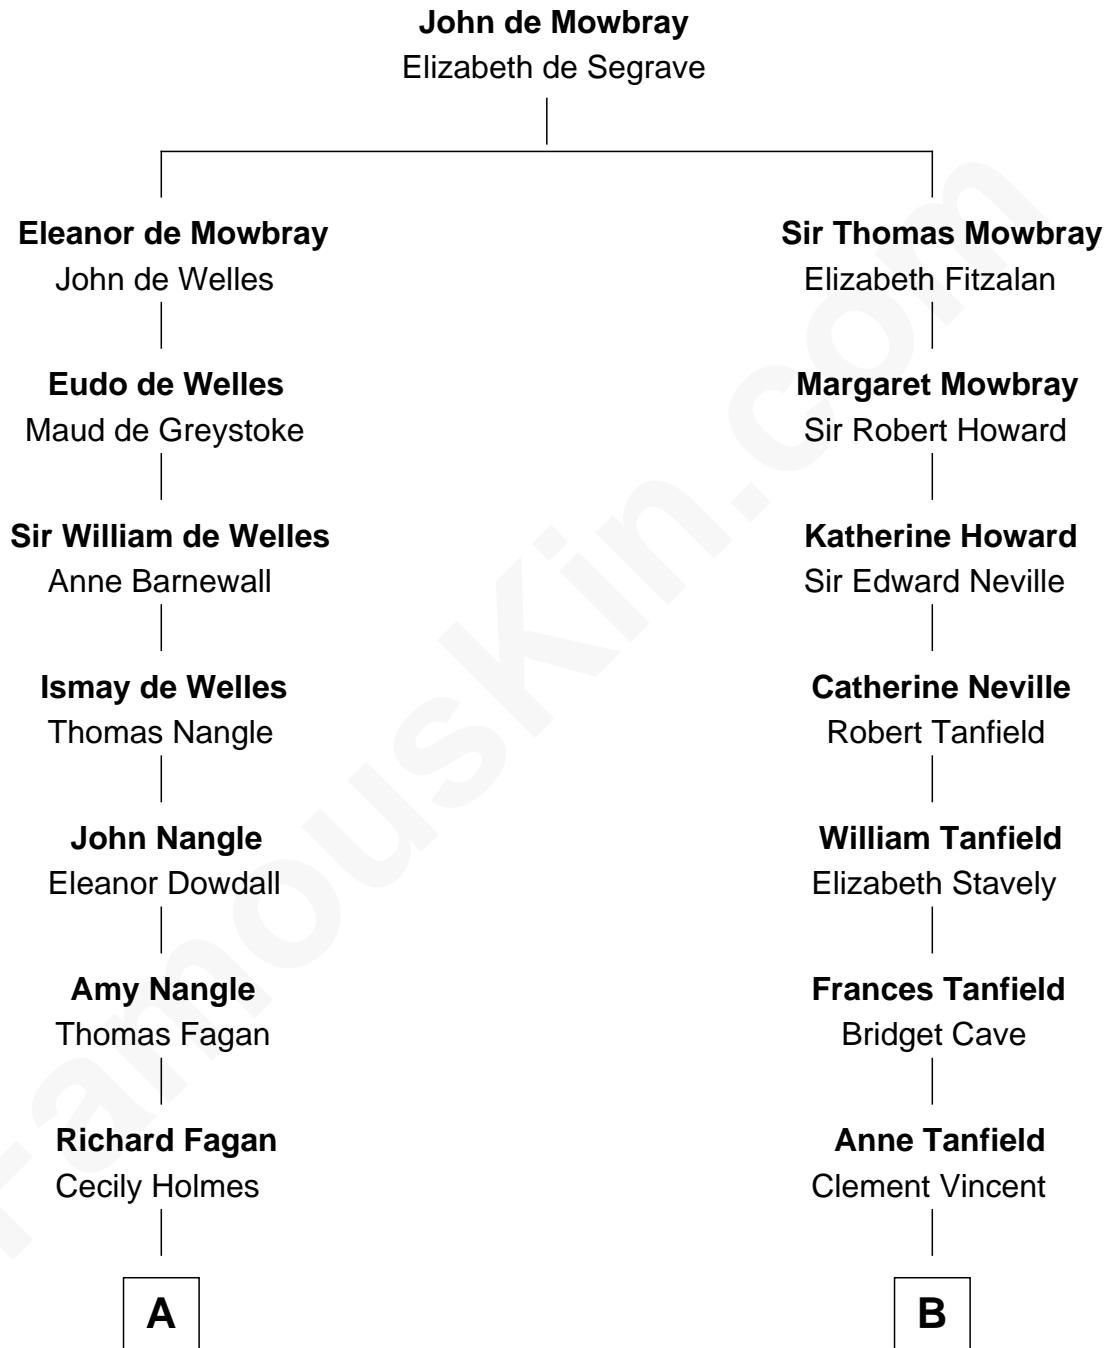

FamousKin.com Relationship Chart of

Prince William

Prince of Wales

14th cousin 5 times removed of

John Marshall

4th Chief Justice of the U.S. Supreme Court

C

Elizabeth II, Queen of the United Kingdom

Prince Philip of Edinburgh

Charles III, King of the United Kingdom

Princess Diana Frances Spencer

Prince William

Prince of Wales

FamousKin.com