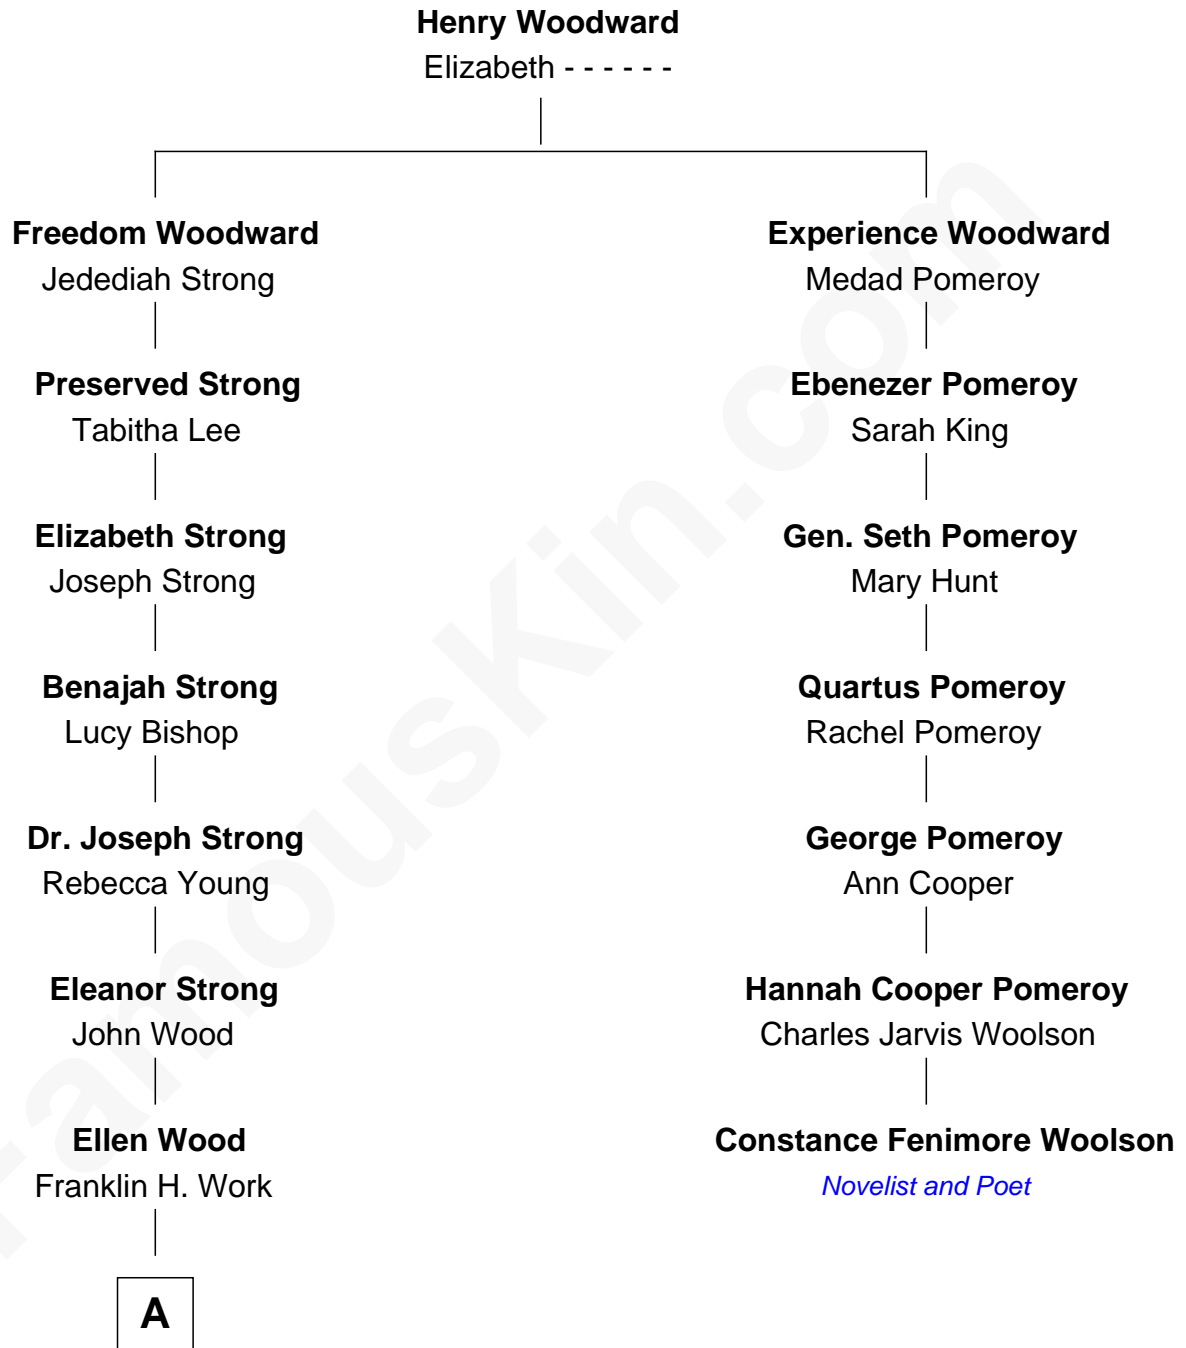

**FamousKin.com**  
**Relationship Chart of**  
**Prince William**  
*Prince of Wales*

6th cousin 5 times removed of

**Constance Fenimore Woolson**  
*Victorian Novelist and Poet*

**A**

**Frances Eleanor Work**  
James Boothby Burke Roche

**Edmund Maurice Burke Roche**  
Ruth Sylvia Gill

**Frances Ruth Burke Roche**  
Edward John Spencer

**Princess Diana Frances Spencer**  
Charles III, King of the United Kingdom

**Prince William**  
*Prince of Wales*