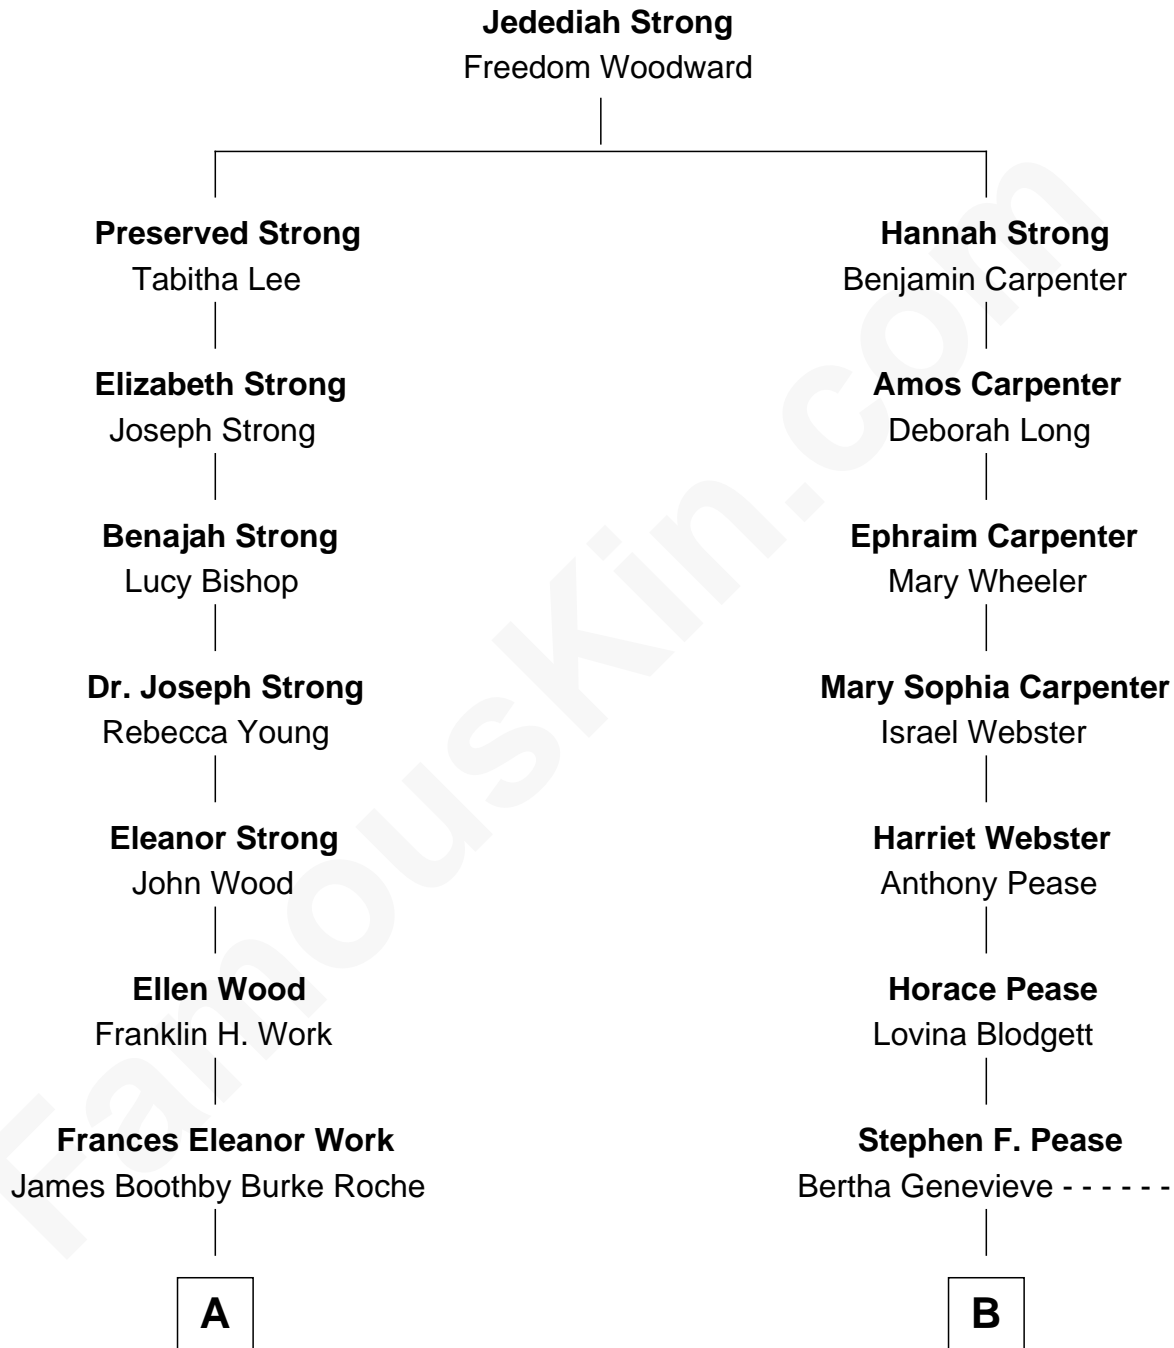

FamousKin.com
Relationship Chart of
Prince William
Prince of Wales

9th cousin 1 time removed of
Mark David Chapman
Assassinated John Lennon

A

Edmund Maurice Burke Roche

Ruth Sylvia Gill

Frances Ruth Burke Roche

Edward John Spencer

Princess Diana Frances Spencer

Charles III, King of the United Kingdom

Prince William

Prince of Wales

B

Henry Horace Pease

Myrtle S. Nelson