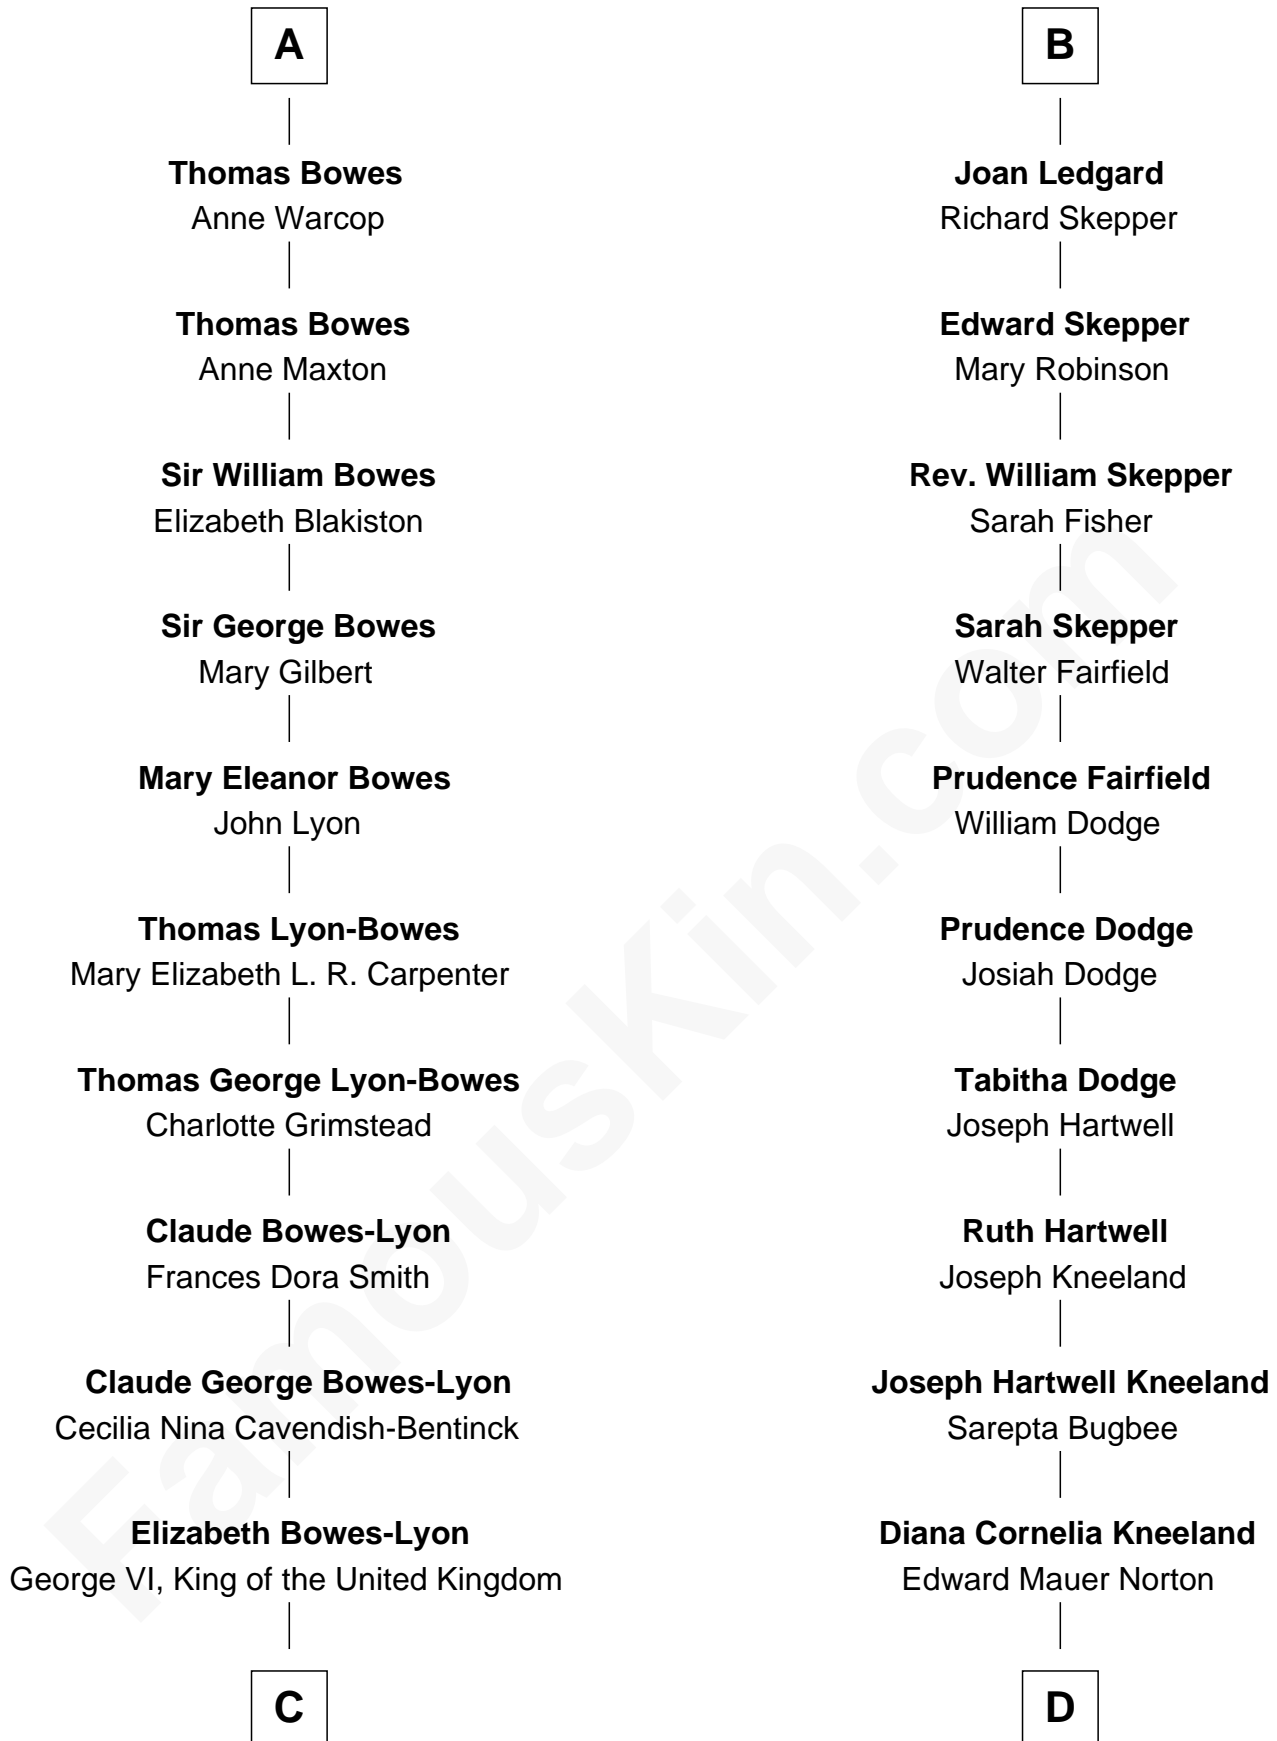

FamousKin.com Relationship Chart of

Prince William

Prince of Wales

19th cousin 2 times removed of

Edward Norton

Movie Actor

Sir Thomas de Beauchamp

Katherine de Mortimer

C

Elizabeth II, Queen of the United Kingdom

Prince Philip of Edinburgh

Charles III, King of the United Kingdom

Princess Diana Frances Spencer

Prince William

Prince of Wales

D