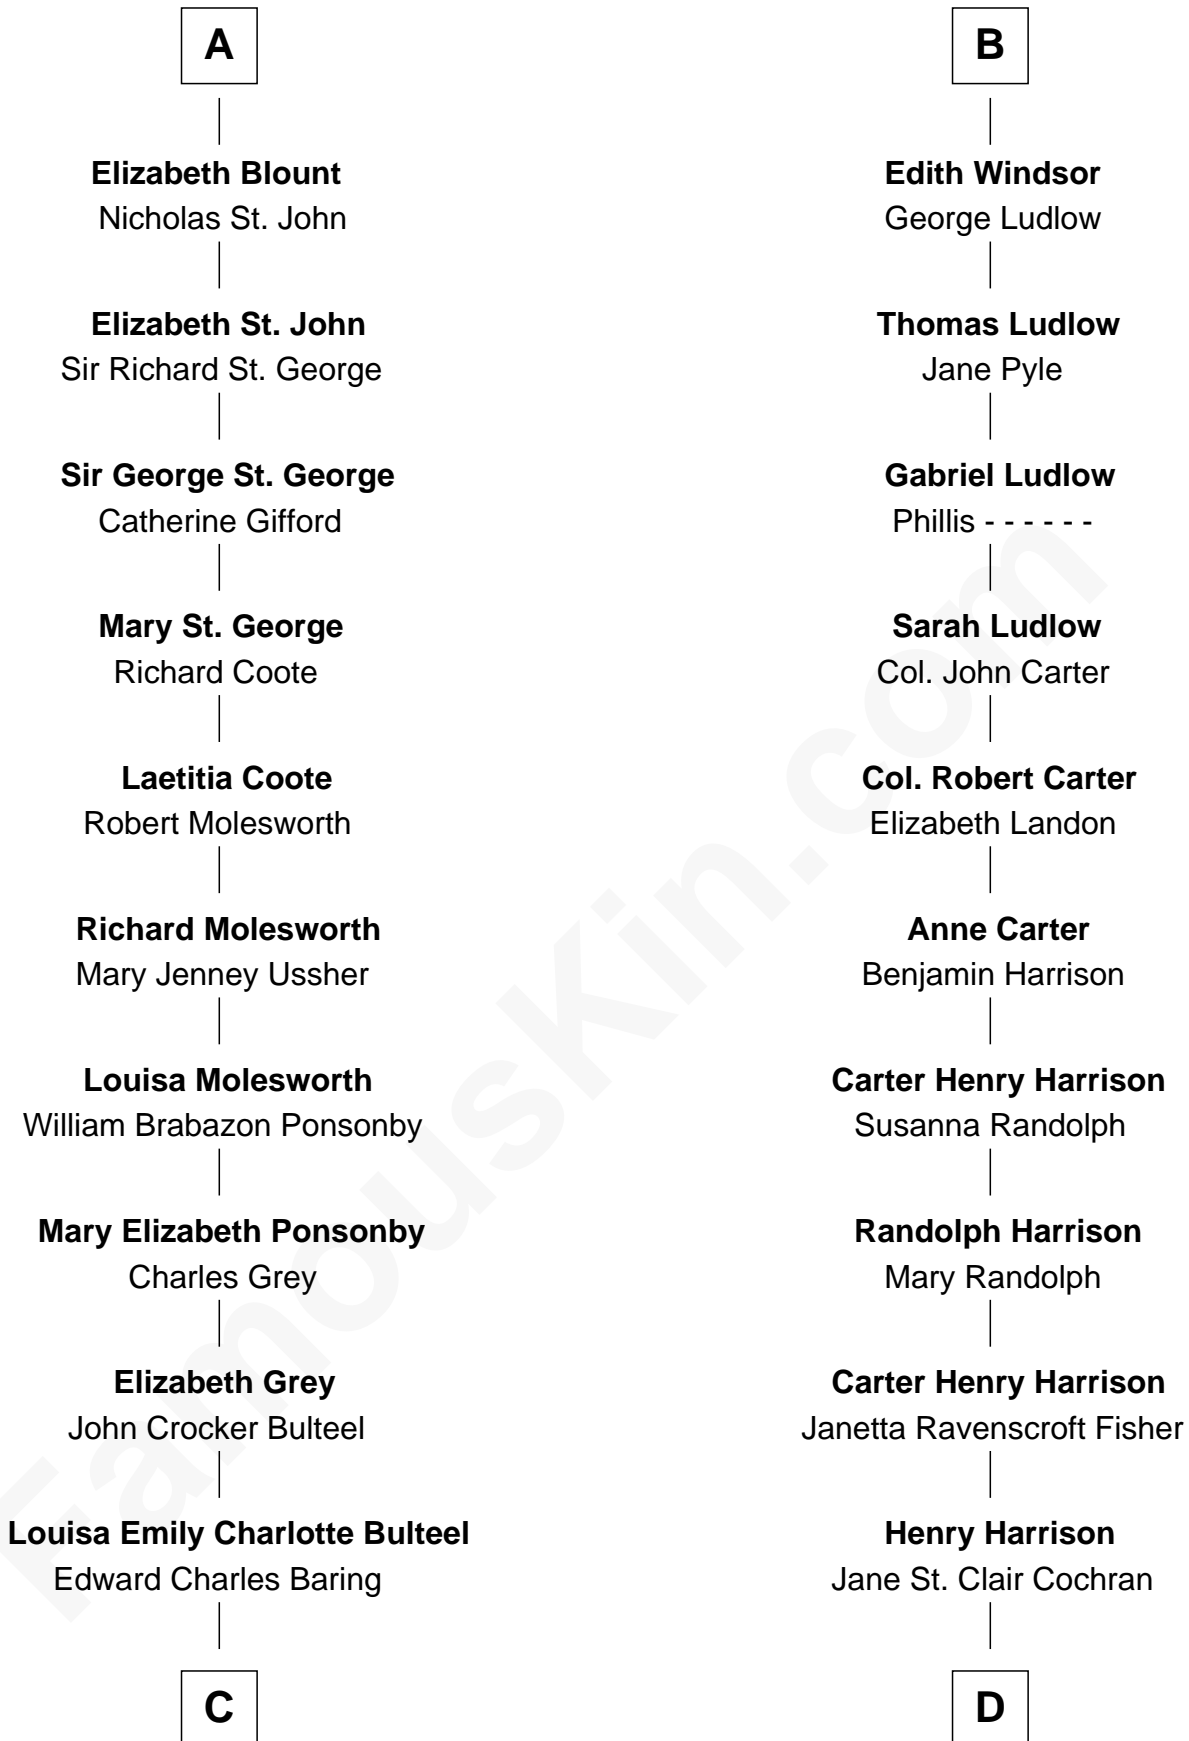

FamousKin.com Relationship Chart of

Prince William

Prince of Wales

21st cousin of

Edward Norton

Movie Actor

Sir Thomas de Swynnerton

C

Margaret Baring
Charles Robert Spencer

Albert Edward John Spencer
Cynthia Elinor Beatrix Hamilton

Edward John Spencer
Frances Ruth Burke Roche

Princess Diana Frances Spencer
Charles III, King of the United Kingdom

Prince William
Prince of Wales

D

George Moffett Harrison
Bettie Montgomery. Kent

Joseph Kent Harrison
Cornelia Long Somerville

Betty Kent Harrison
Edward Mower Norton

Edward Mower Norton
Lydia Robinson Rouse