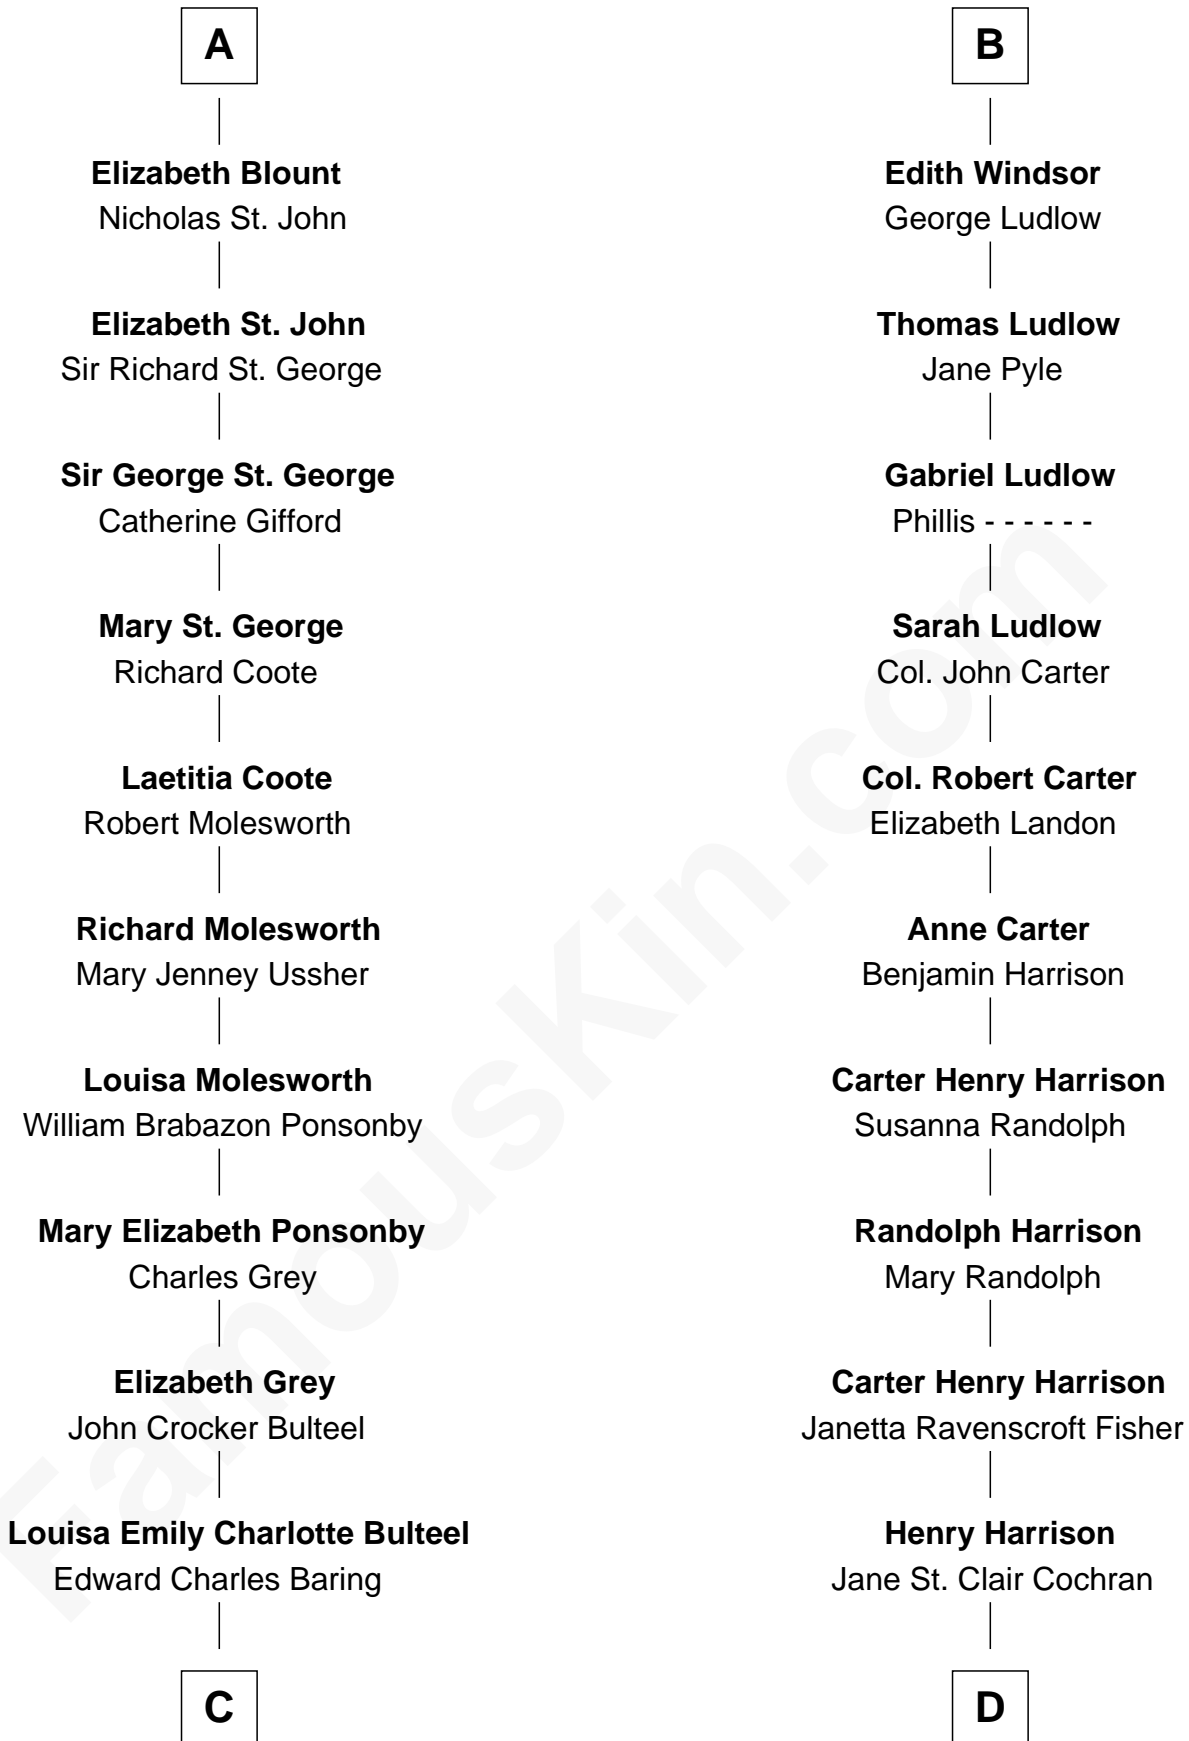

FamousKin.com Relationship Chart of

Prince William

Prince of Wales

21st cousin of

Edward Norton

Movie Actor

Sir Geoffrey de Gresley

Margaret Gernon

Alice de Swynnerton

Sir Nicholas de Gresley

Thomasine de Wastneys

Sir Thomas de Gresley

Margaret Walsh

Margaret de Gresley

Sir Thomas Blount

Sir Walter Blount

Helena Byron

Sir William Blount

Margaret Echyngnam

Elizabeth Blount

Sir Andrews de Windsor

B

C

Margaret Baring
Charles Robert Spencer

Albert Edward John Spencer
Cynthia Elinor Beatrix Hamilton

Edward John Spencer
Frances Ruth Burke Roche

Princess Diana Frances Spencer
Charles III, King of the United Kingdom

Prince William
Prince of Wales