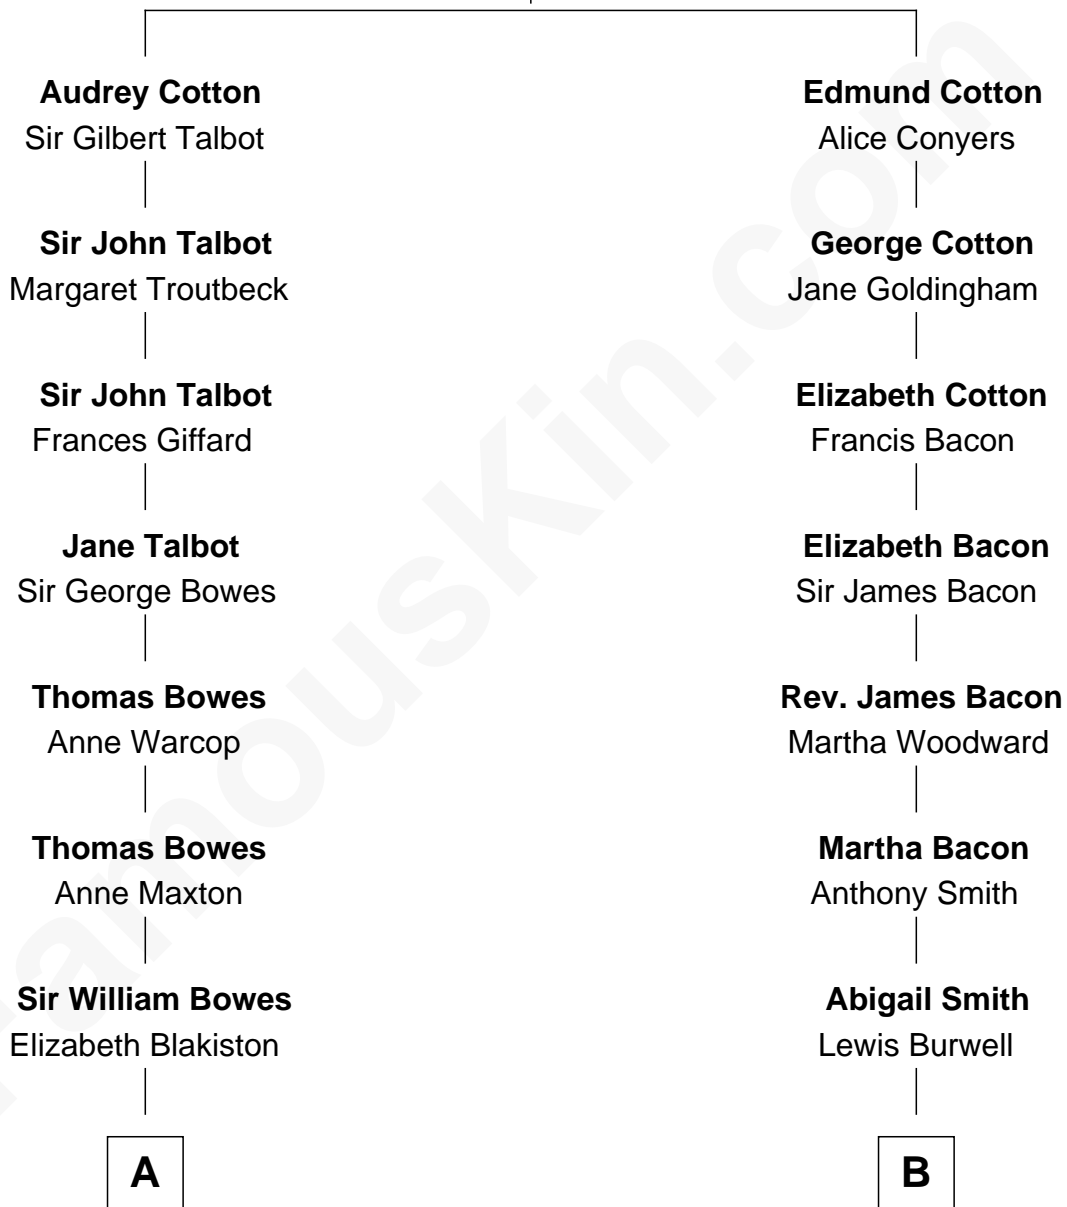

# FamousKin.com Relationship Chart of

**Prince William**

*Prince of Wales*

16th cousin 1 time removed of

**Edward Norton**

*Movie Actor*

**William Cotton**

Alice Abbott

William photo by [InSapphoWeTrust](#) [\(CC BY-SA 2.0\)](#)

Edward Norton photo by [David Shankbone](#) [\(CC BY 3.0\)](#)