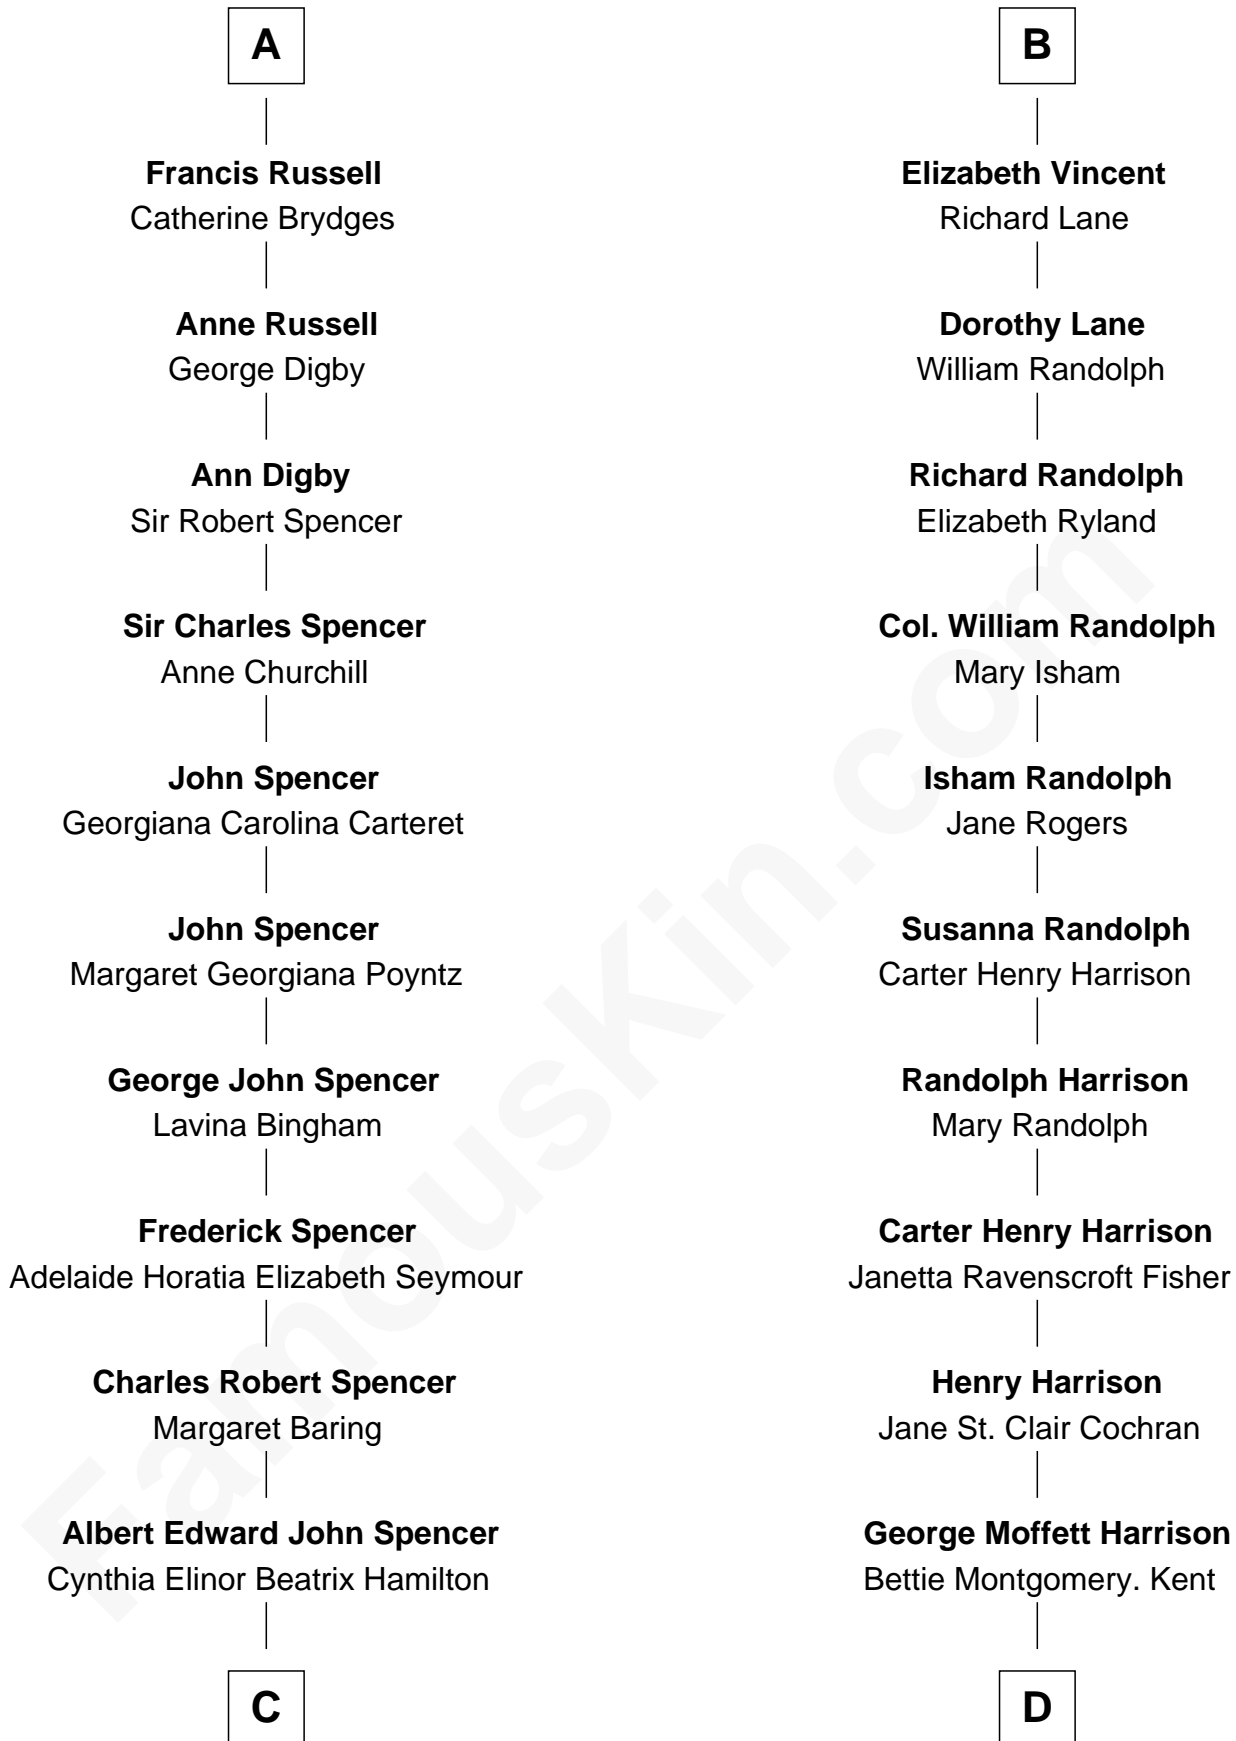

FamousKin.com Relationship Chart of

Prince William

Prince of Wales

19th cousin 1 time removed of

Edward Norton

Movie Actor

Sir Robert Howard

Margaret de Scales

C

Edward John Spencer
Frances Ruth Burke Roche

Princess Diana Frances Spencer
Charles III, King of the United Kingdom

Prince William
Prince of Wales

D

Joseph Kent Harrison
Cornelia Long Somerville

Betty Kent Harrison
Edward Mower Norton