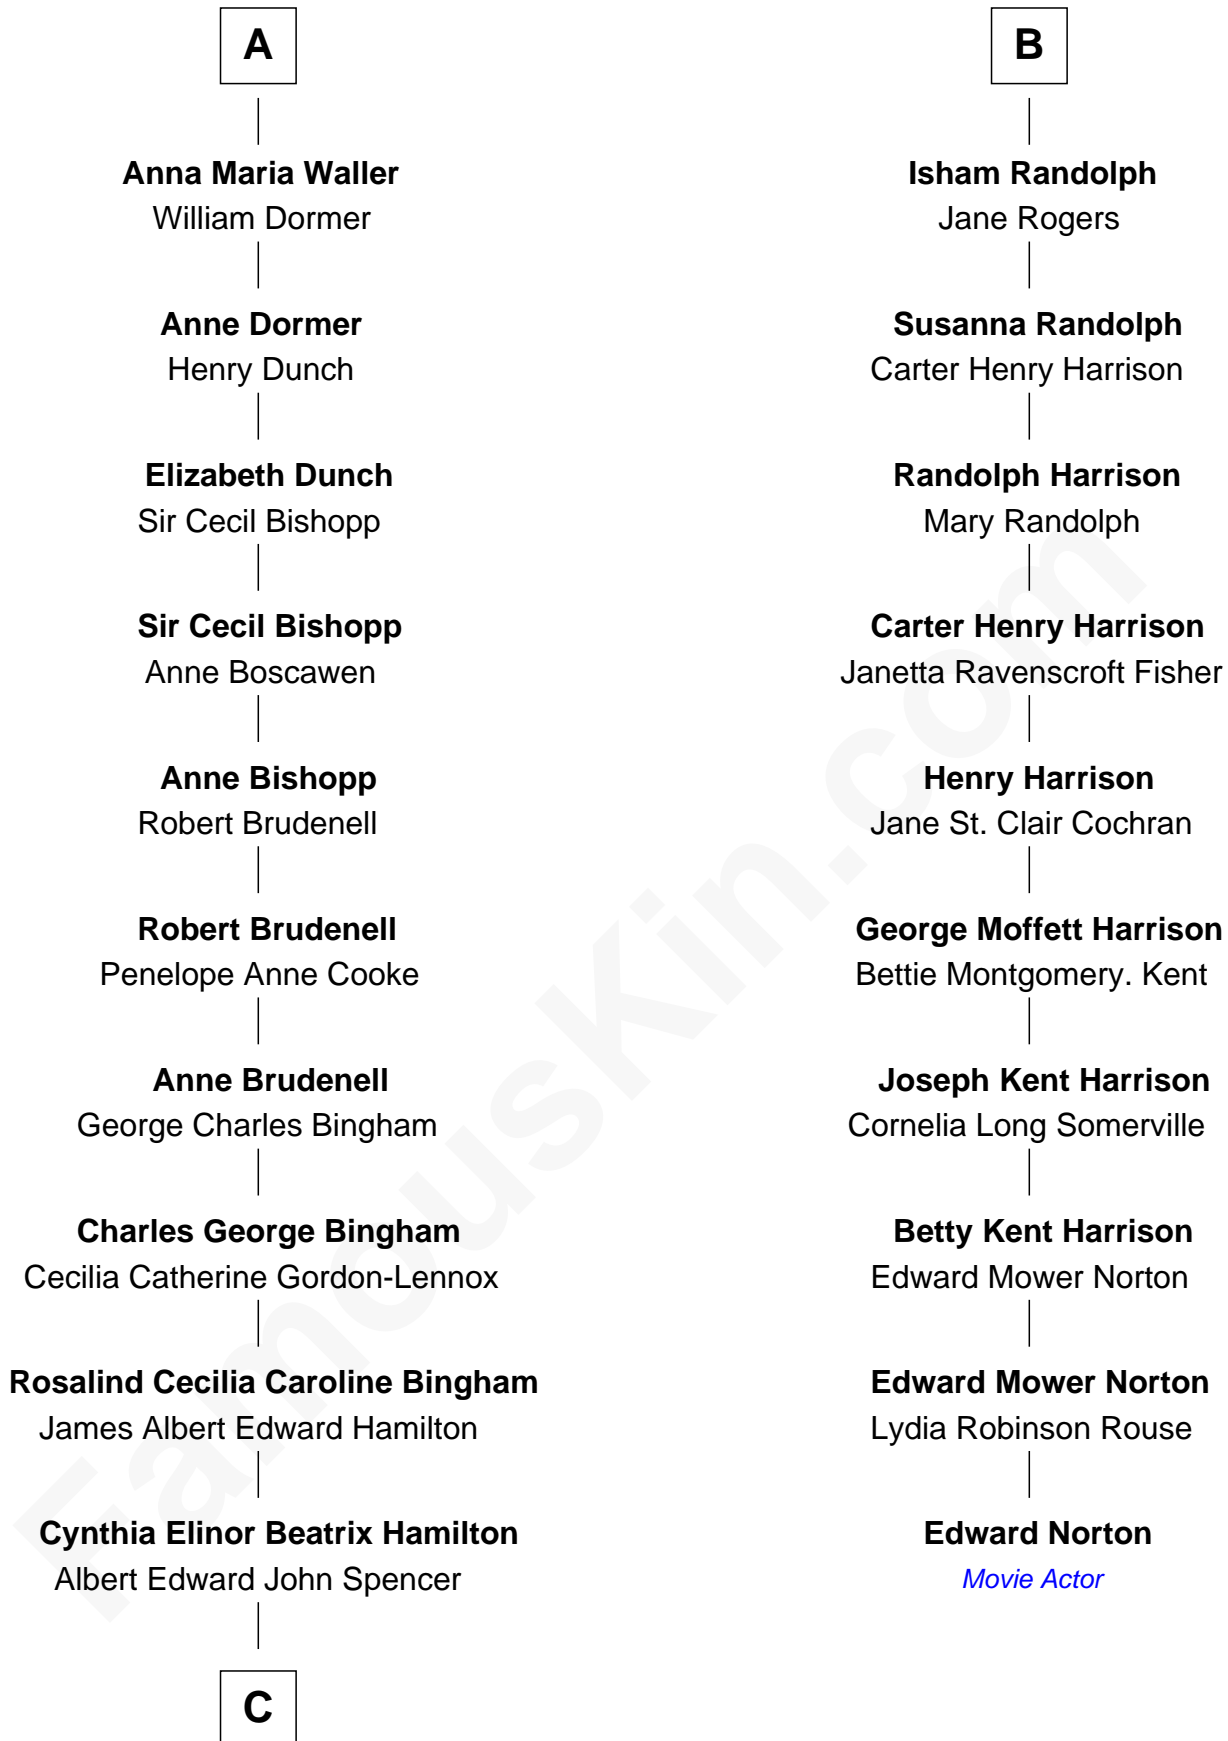

FamousKin.com Relationship Chart of

Prince William

Prince of Wales

16th cousin 3 times removed of

Edward Norton

Movie Actor

Richard Vere

Isabel Green

Thomas Isham

Euseby Isham

Anne Pulton

Gregory Isham

Elizabeth Dale

Sir Euseby Isham

Anne Borlase

William Isham

Mary Brett

Henry Isham

Katherine Banks

Mary Isham

Col. William Randolph

B

C

—
Edward John Spencer
Frances Ruth Burke Roche

—
Princess Diana Frances Spencer
Charles III, King of the United Kingdom

—
Prince William
Prince of Wales

FamousKin.com