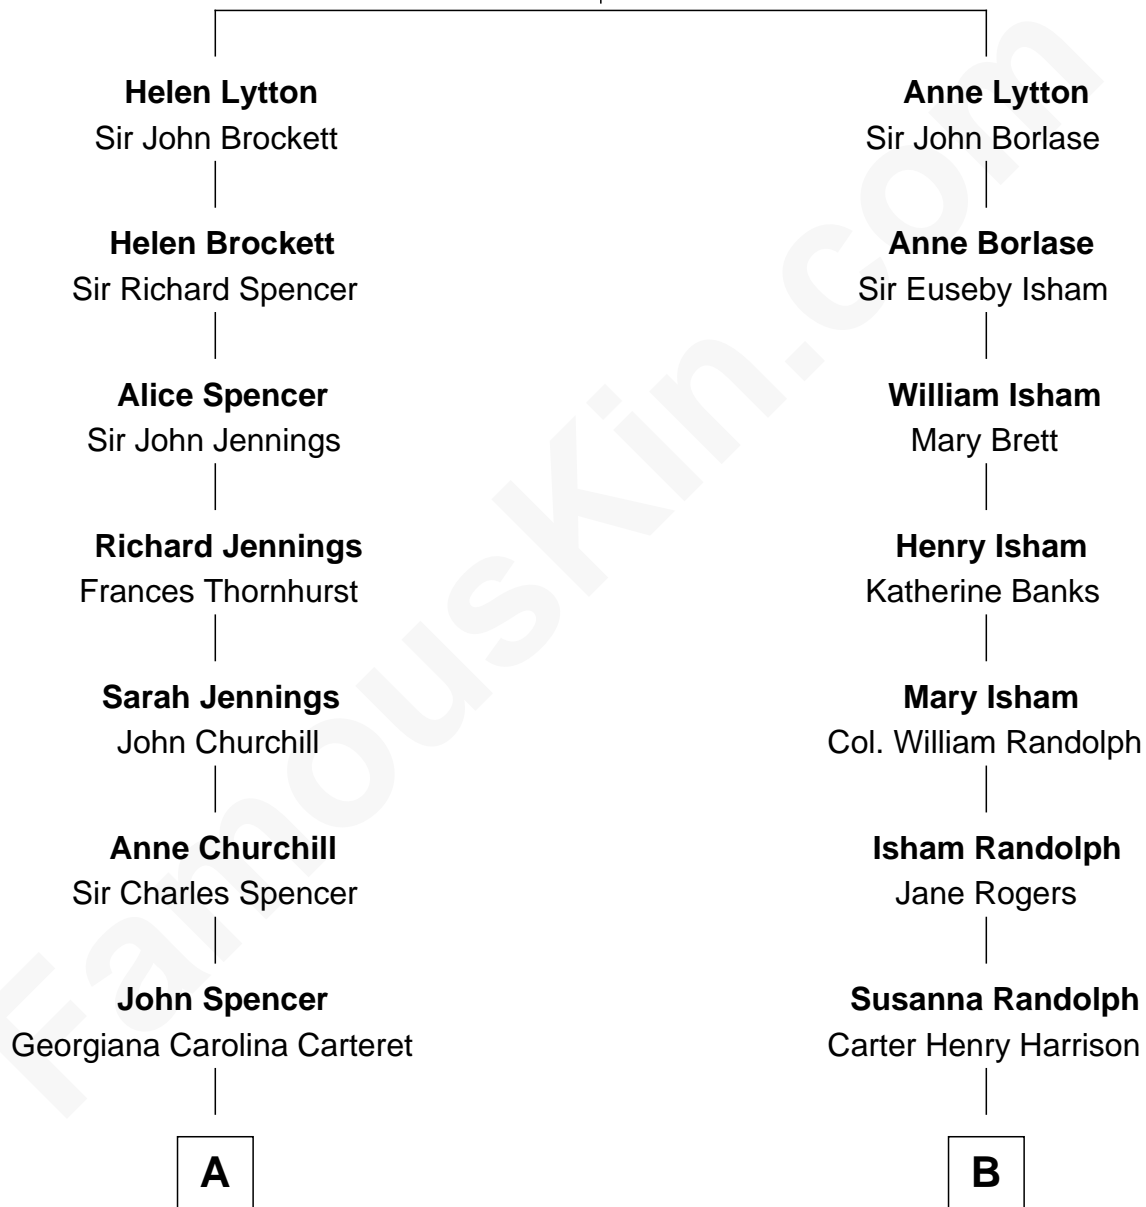

FamousKin.com Relationship Chart of

Prince William

Prince of Wales

14th cousin of

Edward Norton

Movie Actor

Sir Robert Lytton

Frances Cavalery

A

John Spencer
Margaret Georgiana Poyntz

George John Spencer
Lavina Bingham

Frederick Spencer
Adelaide Horatia Elizabeth Seymour

Charles Robert Spencer
Margaret Baring

Albert Edward John Spencer
Cynthia Elinor Beatrix Hamilton

Edward John Spencer
Frances Ruth Burke Roche

Princess Diana Frances Spencer
Charles III, King of the United Kingdom

Prince William
Prince of Wales

B

Randolph Harrison
Mary Randolph

Carter Henry Harrison
Janetta Ravenscroft Fisher