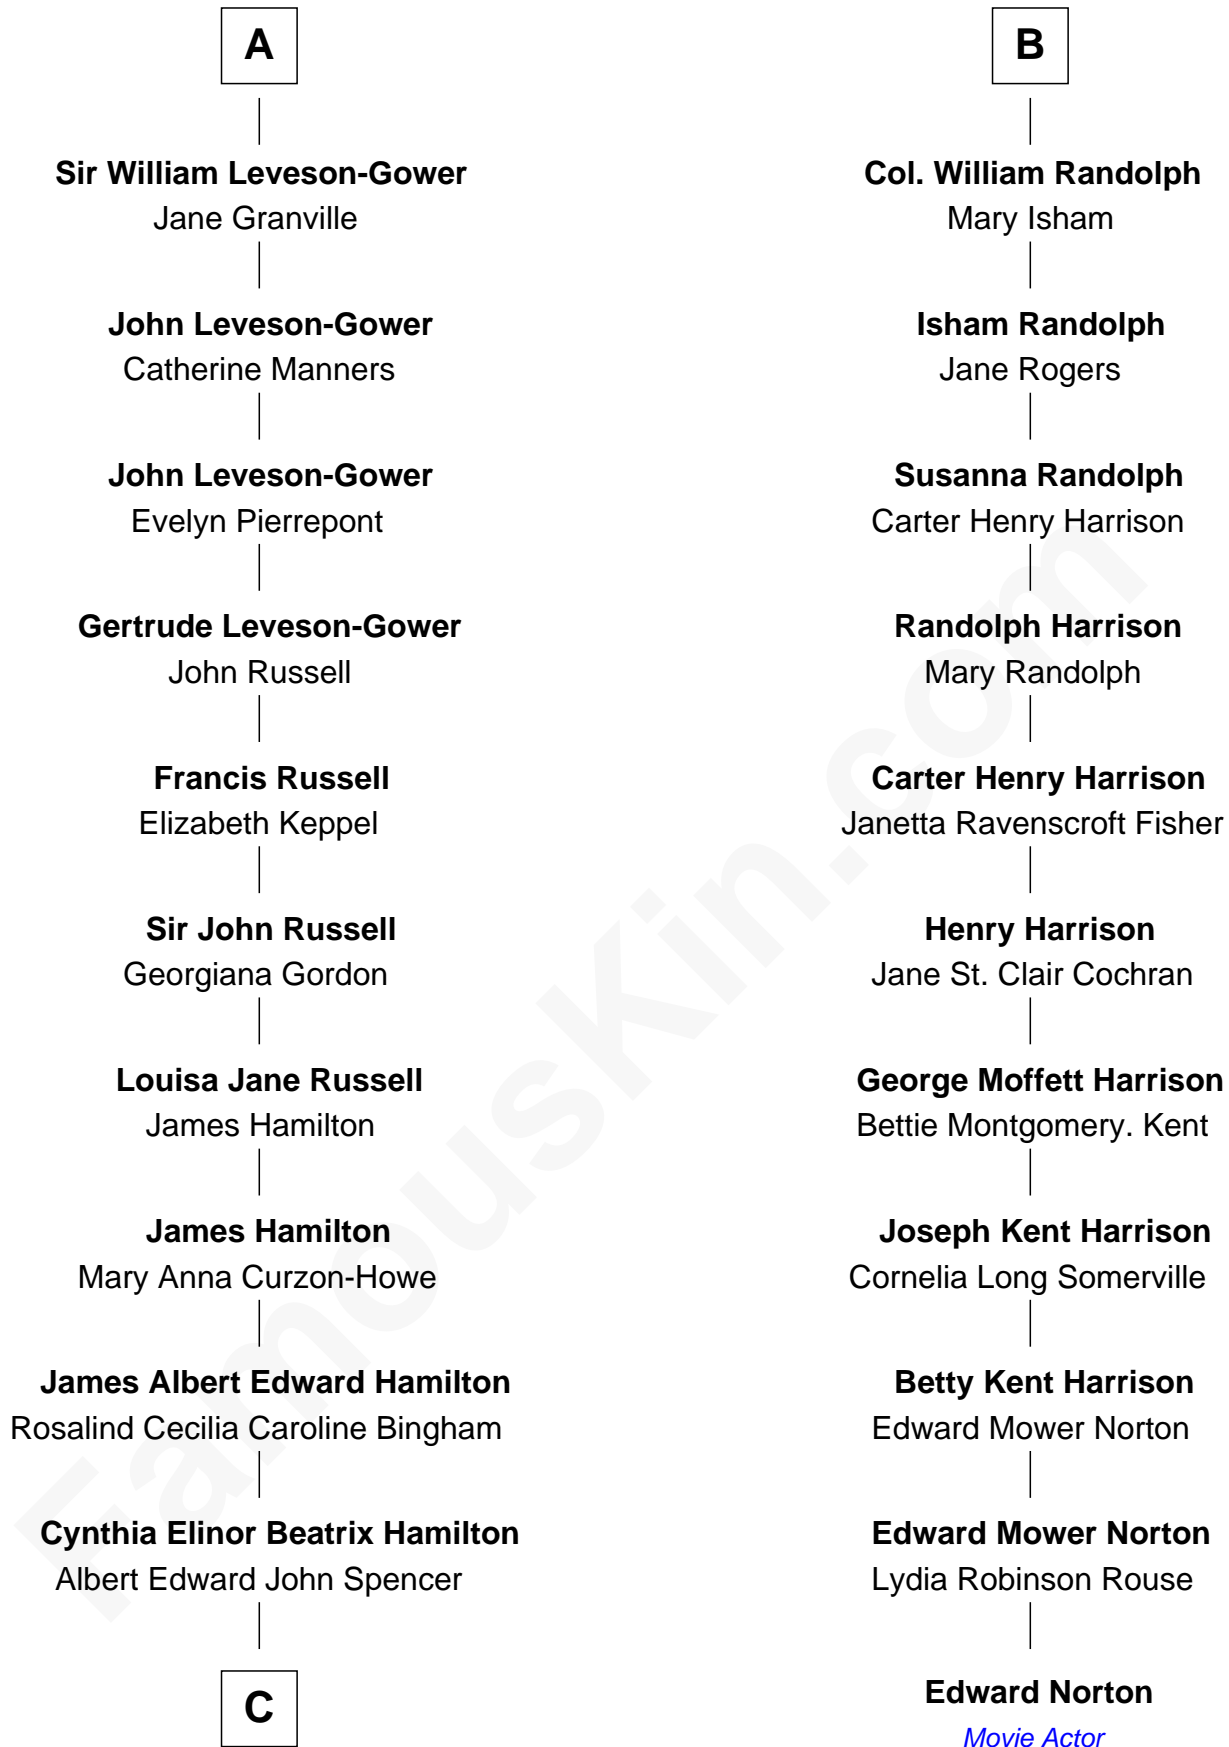

FamousKin.com Relationship Chart of

Prince William

Prince of Wales

17th cousin 2 times removed of

Edward Norton

Movie Actor

Katherine Howard

Sir Edward Neville

C

Edward John Spencer
Frances Ruth Burke Roche

Princess Diana Frances Spencer
Charles III, King of the United Kingdom

Prince William
Prince of Wales

FamousKin.com