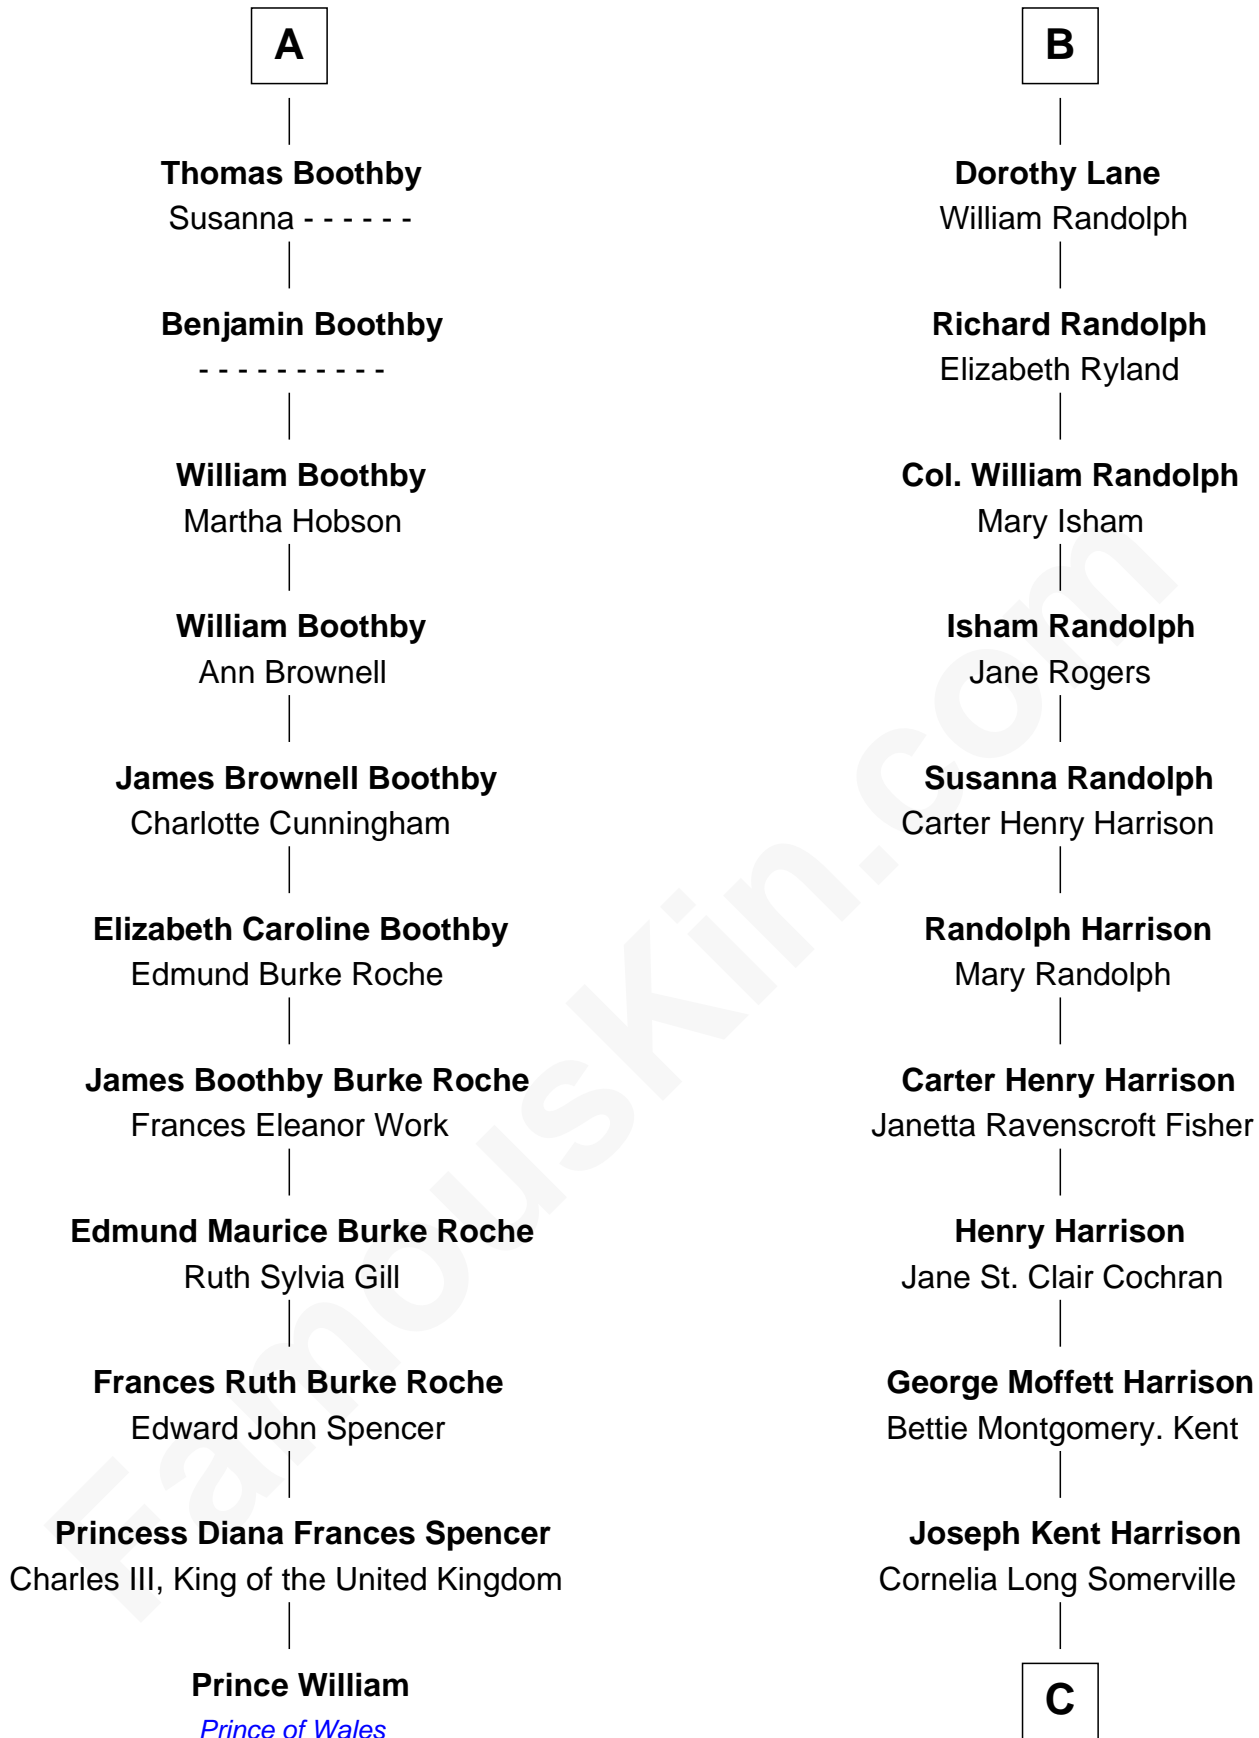

# FamousKin.com Relationship Chart of

**Prince William**

*Prince of Wales*

17th cousin 2 times removed of

**Edward Norton**

*Movie Actor*

**James Touchet**  
Eleanor de Holland

**C**

**Betty Kent Harrison**  
Edward Mower Norton

**Edward Mower Norton**  
Lydia Robinson Rouse

**Edward Norton**  
*Movie Actor*

FamousKin.com