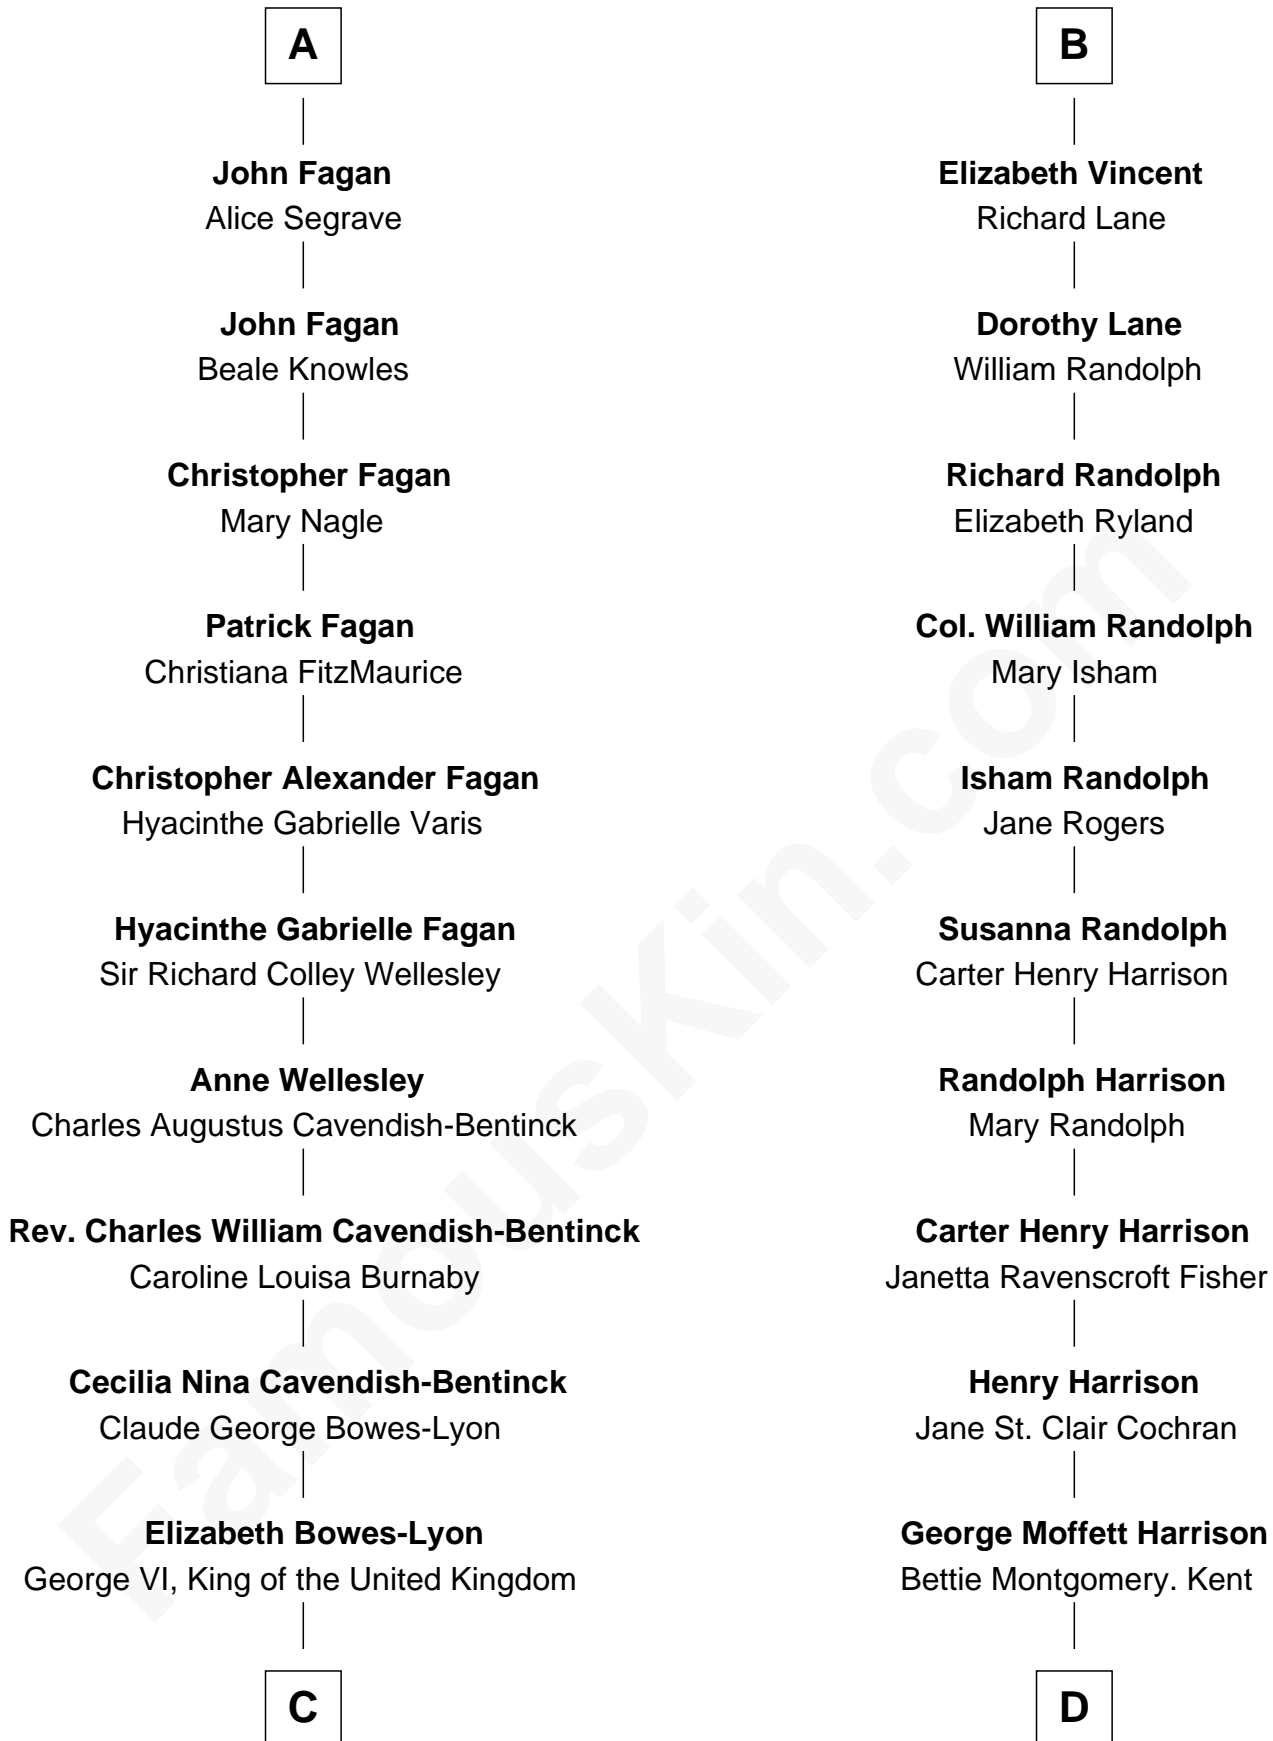

FamousKin.com Relationship Chart of

Prince William

Prince of Wales

19th cousin 1 time removed of

Edward Norton

Movie Actor

C

Elizabeth II, Queen of the United Kingdom

Prince Philip of Edinburgh

Charles III, King of the United Kingdom

Princess Diana Frances Spencer

Prince William

Prince of Wales

D

Joseph Kent Harrison

Cornelia Long Somerville