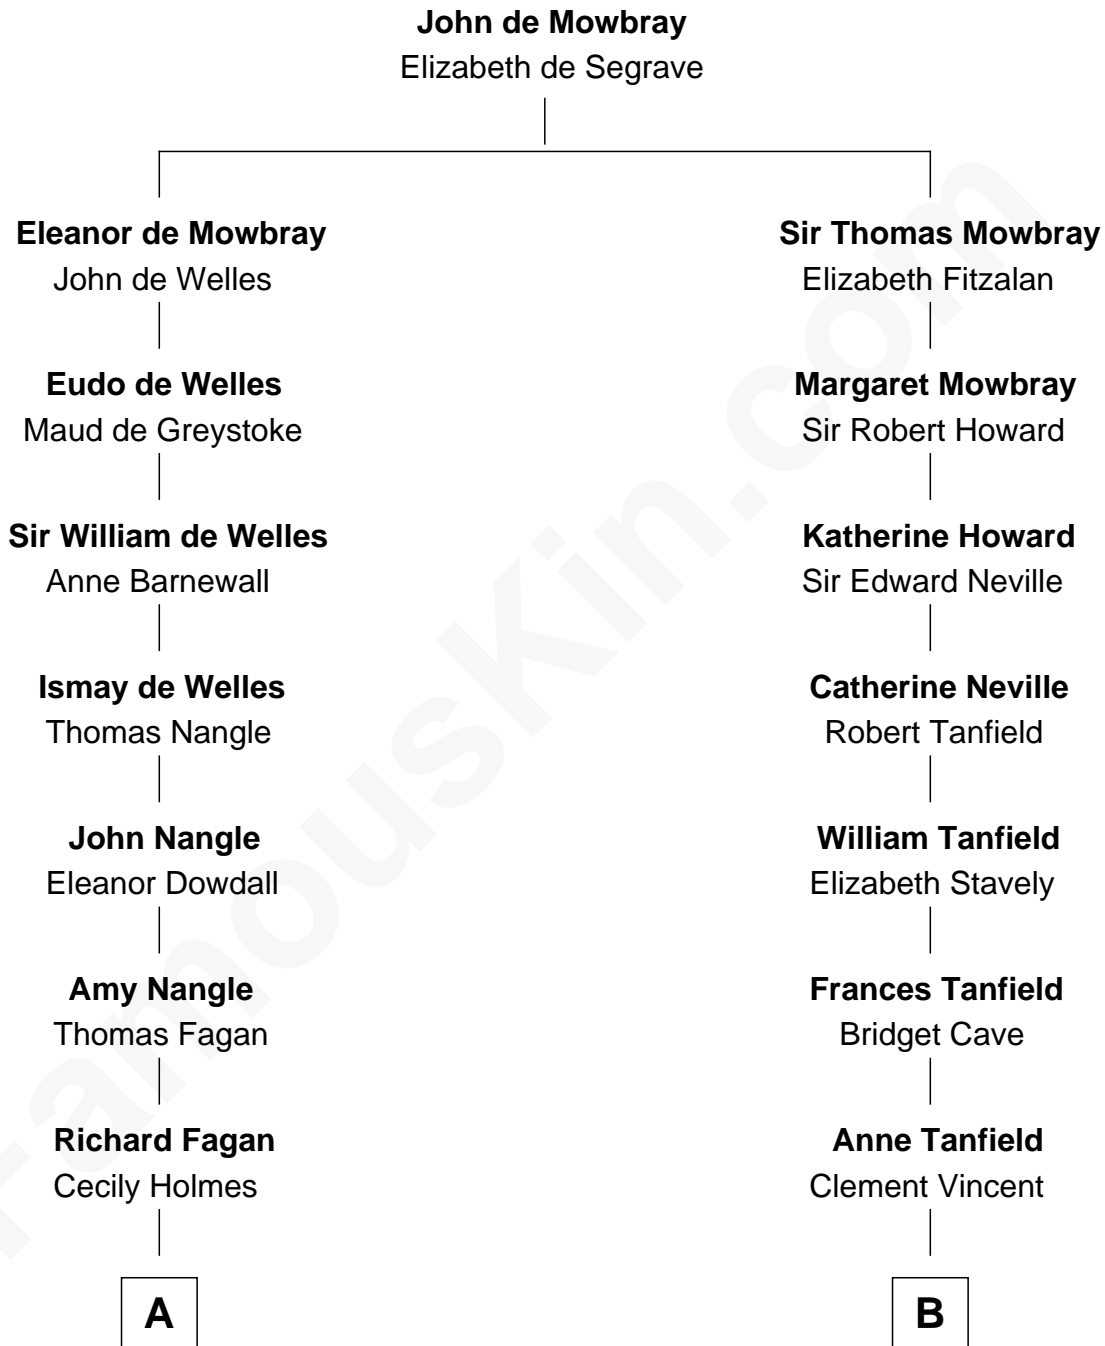

FamousKin.com Relationship Chart of

Prince William

Prince of Wales

19th cousin 1 time removed of

Edward Norton

Movie Actor

C

Elizabeth II, Queen of the United Kingdom

Prince Philip of Edinburgh

Charles III, King of the United Kingdom

Princess Diana Frances Spencer

Prince William

Prince of Wales

D

Joseph Kent Harrison

Cornelia Long Somerville