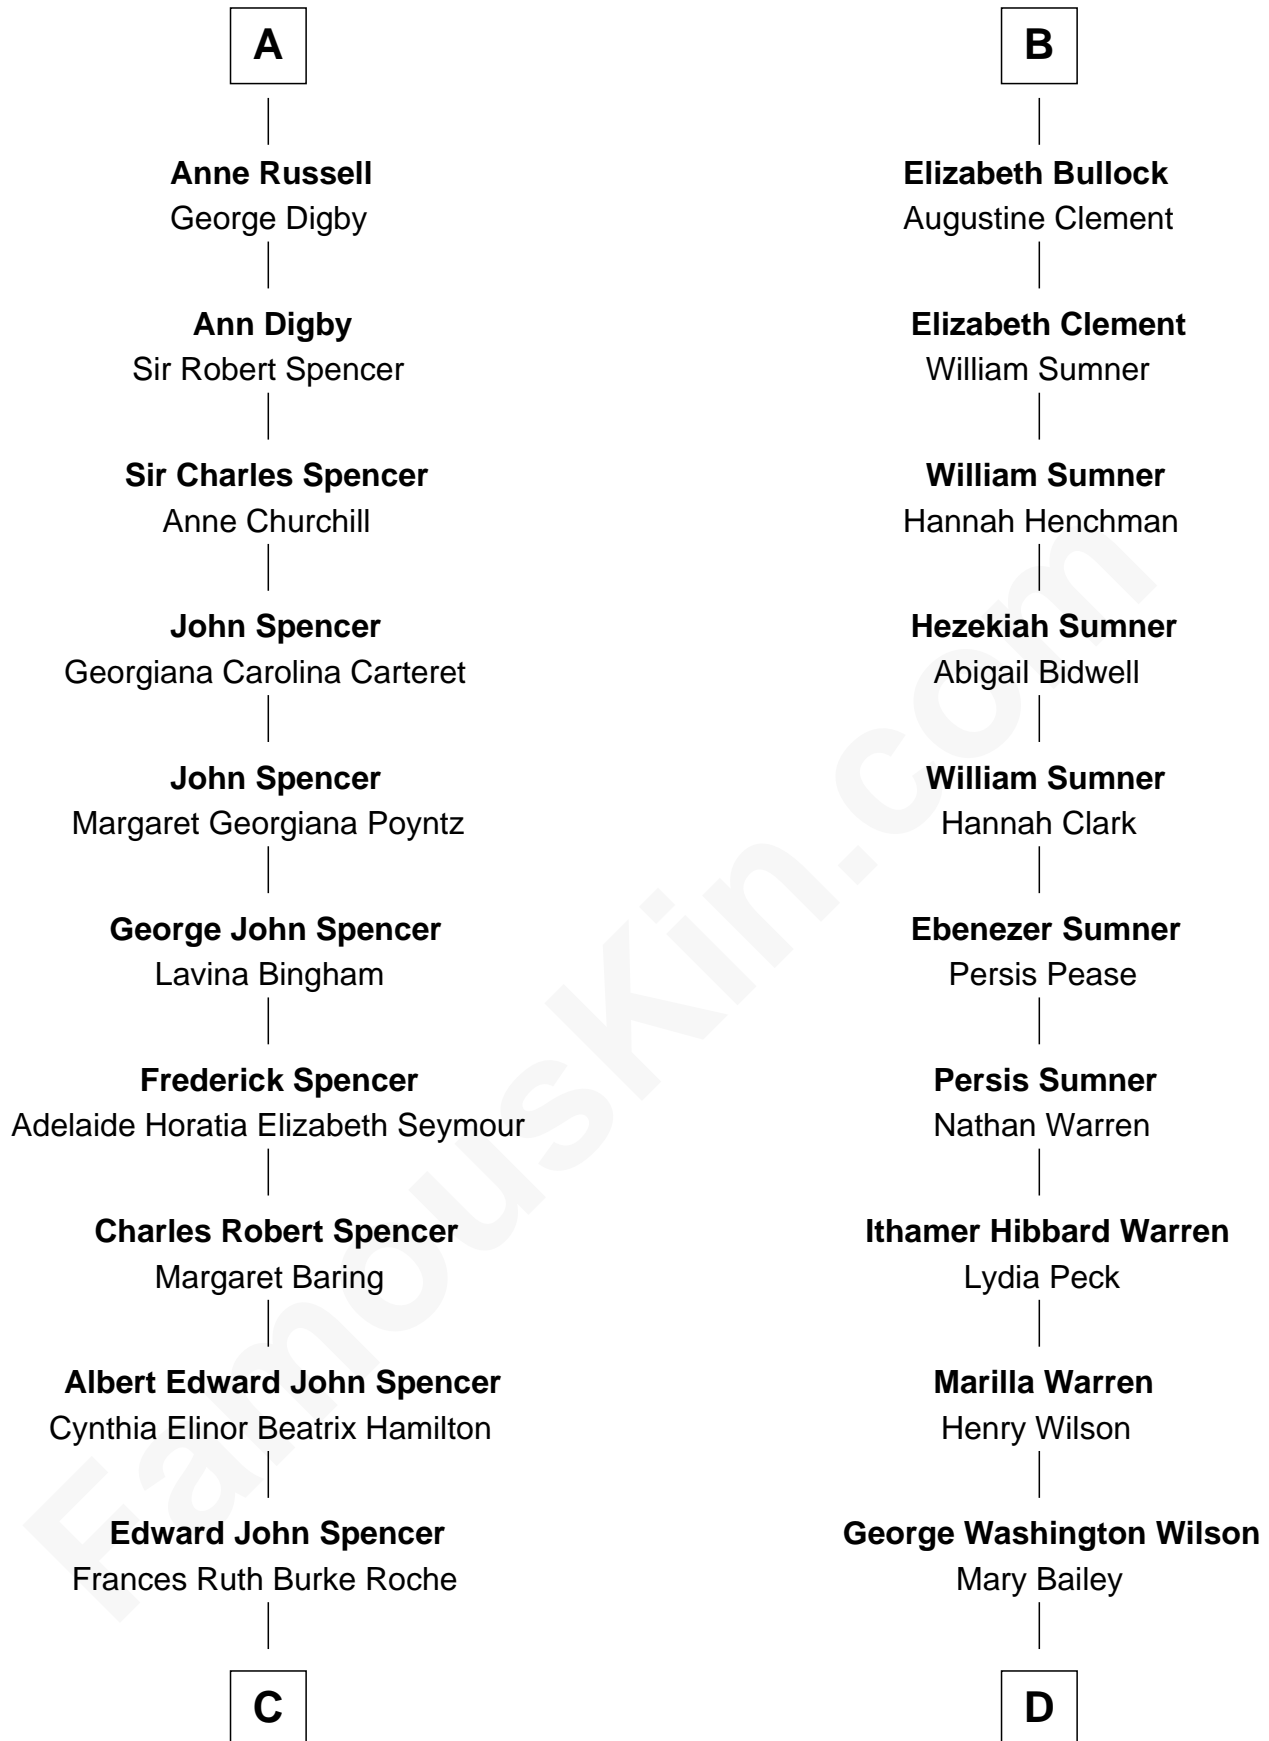

FamousKin.com

Relationship Chart of

Prince William

Prince of Wales

18th cousin 3 times removed of

Kevin Love
NBA All-Star Player

C

Princess Diana Frances Spencer
Charles III, King of the United Kingdom

Prince William
Prince of Wales

D

William Henry Wilson
Alta Lenora Chitwood

William Coral Wilson
Edith Sophia Sthole

Emily Glee Wilson
Edward Milton Love

Stanley Sthole Love
Karen McCartney

Kevin Love
NBA All-Star Player