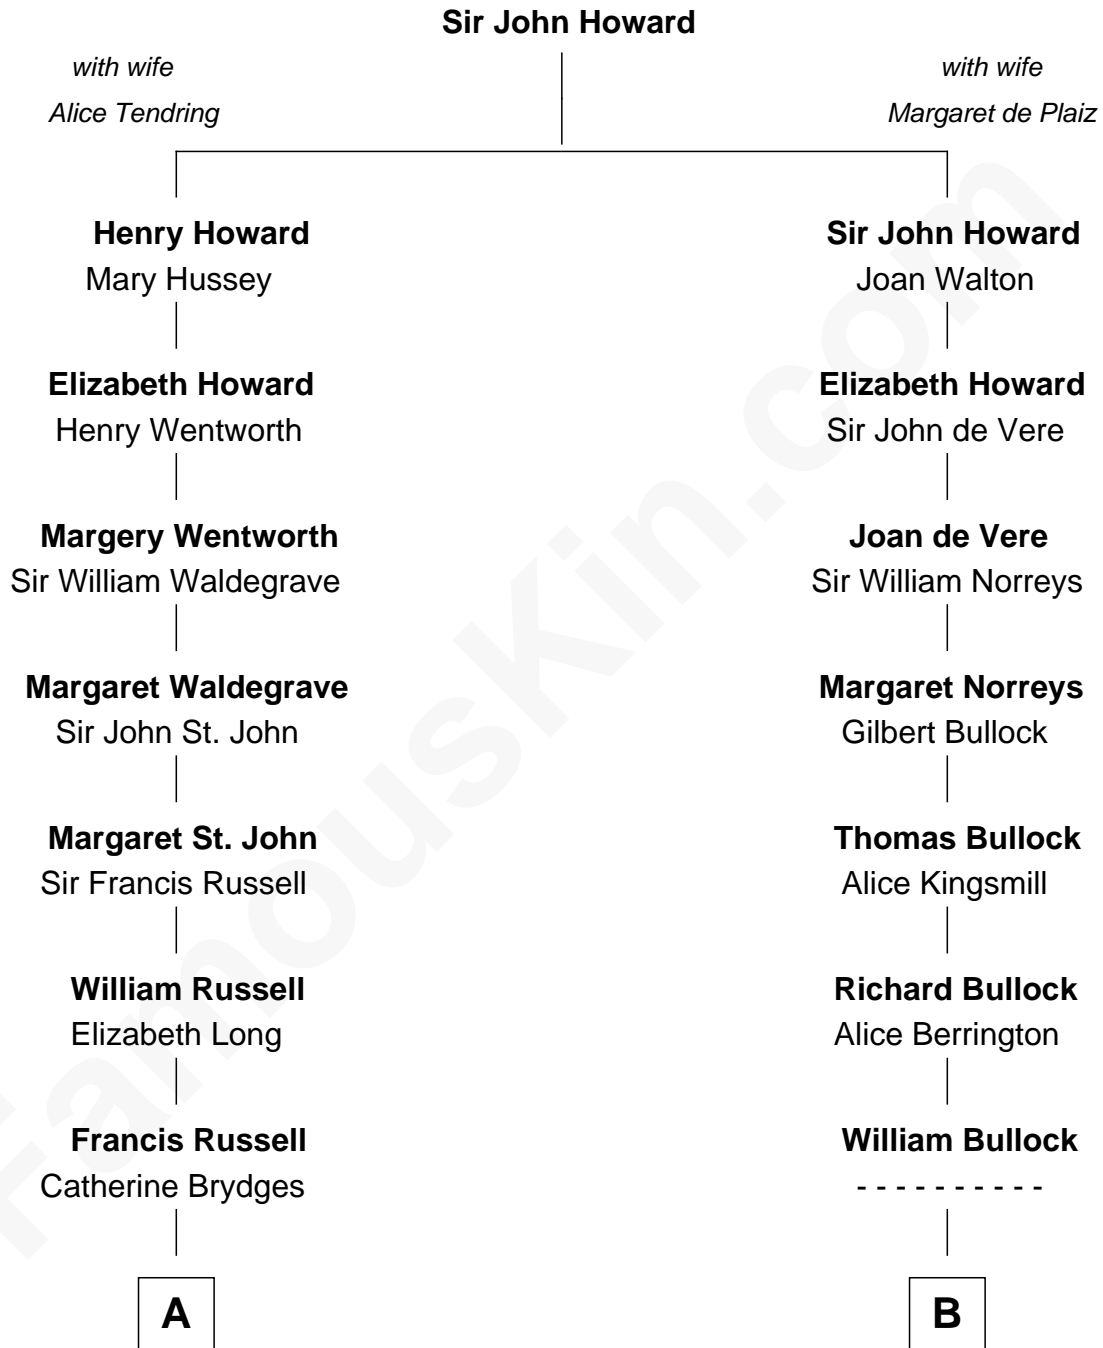

FamousKin.com

Relationship Chart of

Prince William

Prince of Wales

18th cousin 3 times removed of

Kevin Love
NBA All-Star Player

C

Princess Diana Frances Spencer
Charles III, King of the United Kingdom

Prince William
Prince of Wales

D

William Henry Wilson
Alta Lenora Chitwood

William Coral Wilson
Edith Sophia Sthole

Emily Glee Wilson
Edward Milton Love

Stanley Sthole Love
Karen McCartney

Kevin Love
NBA All-Star Player