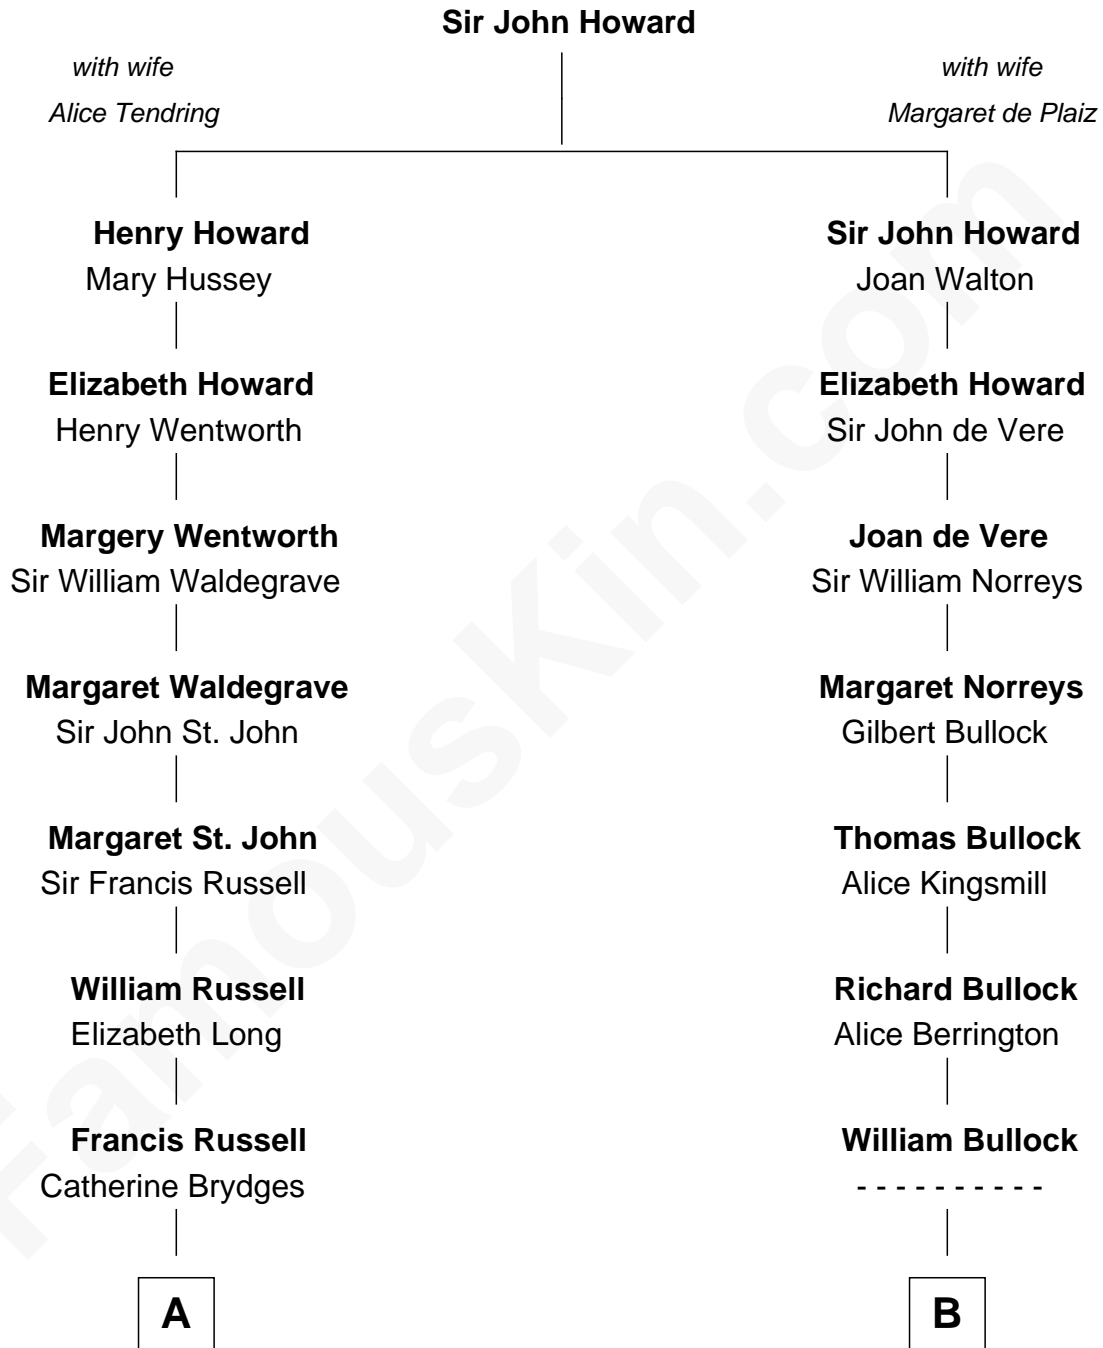

FamousKin.com

Relationship Chart of

Prince William

Prince of Wales

18th cousin 2 times removed of

Mike Love

Co-Founder of The Beach Boys

C

Princess Diana Frances Spencer
Charles III, King of the United Kingdom

Prince William
Prince of Wales

D

William Henry Wilson
Alta Lenora Chitwood

William Coral Wilson
Edith Sophia Sthole

Emily Glee Wilson
Edward Milton Love