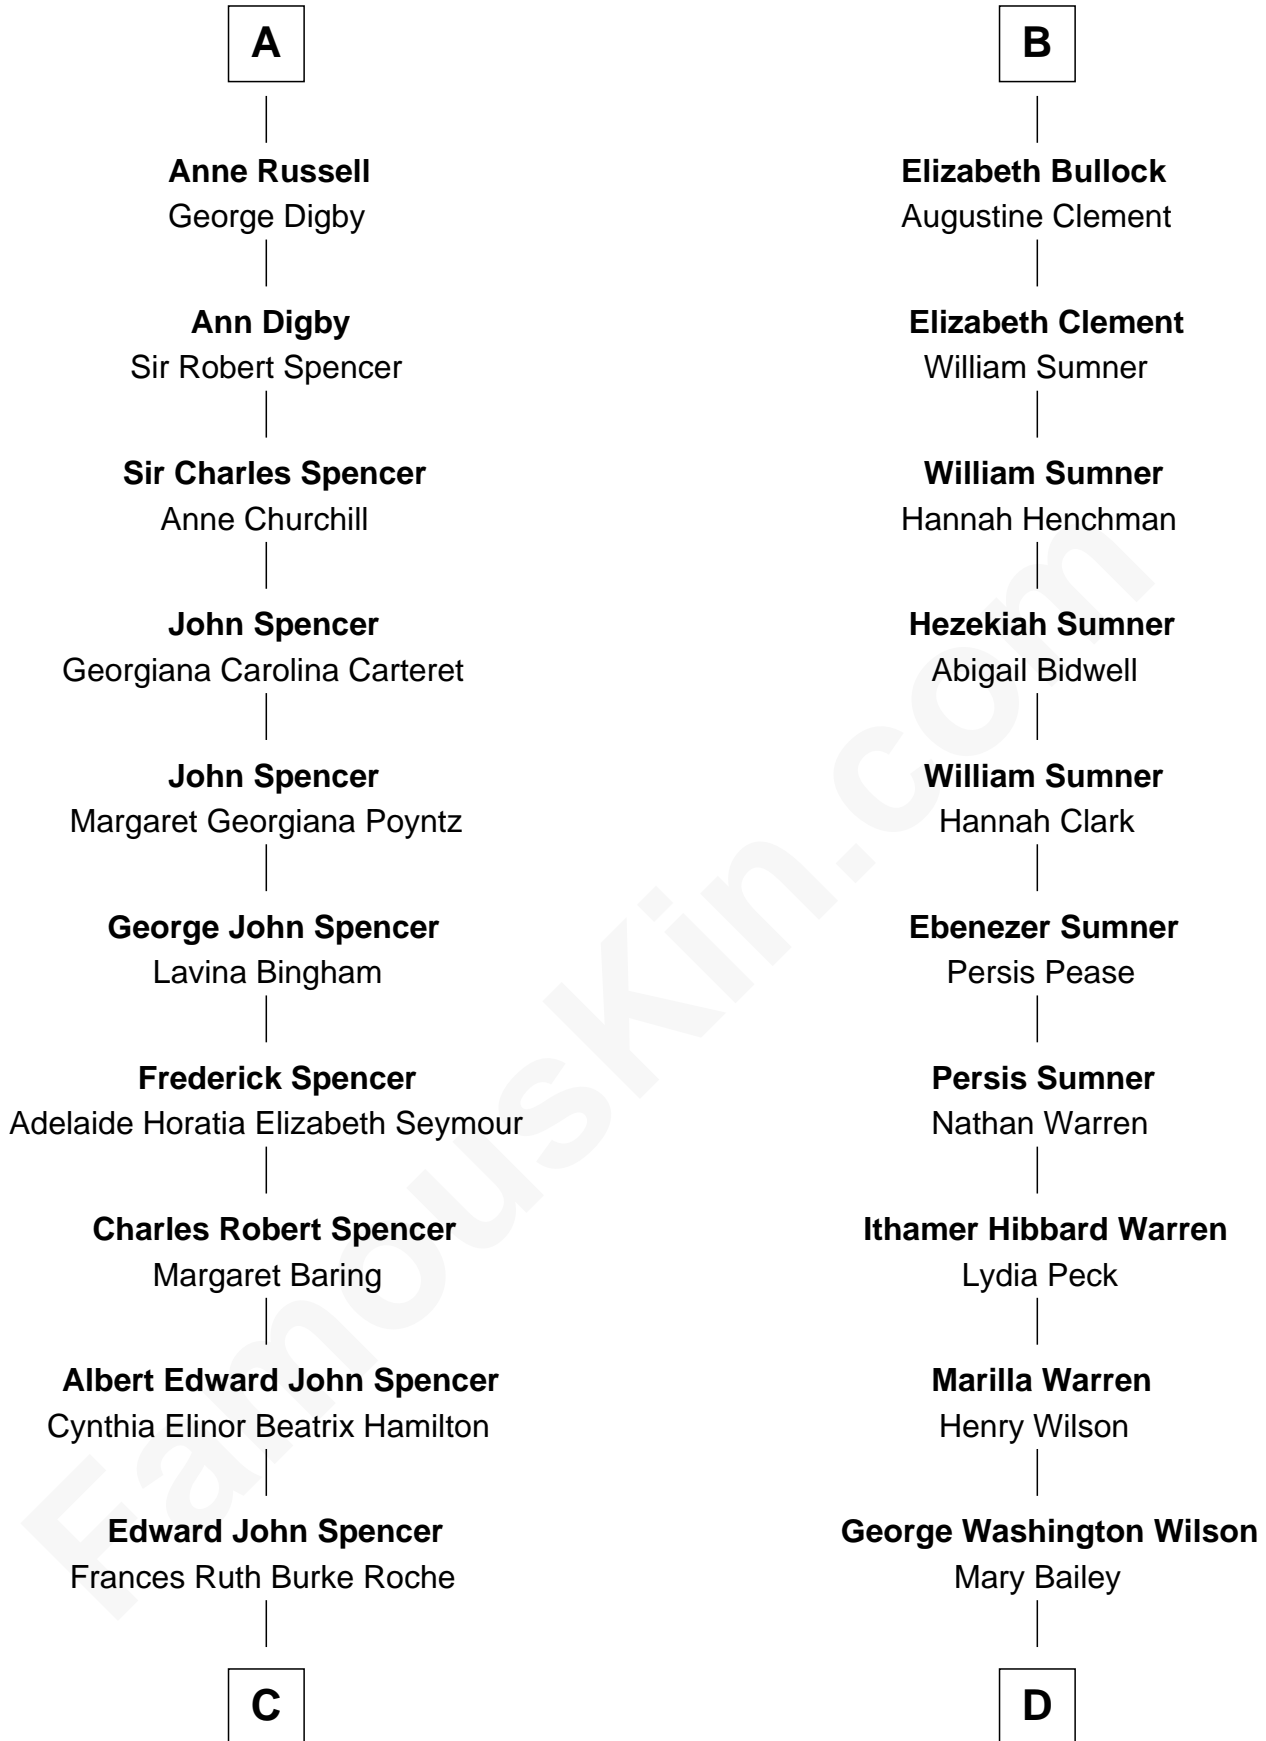

FamousKin.com

Relationship Chart of

Prince William

Prince of Wales

18th cousin 2 times removed of

Mike Love

Co-Founder of The Beach Boys

C

Princess Diana Frances Spencer
Charles III, King of the United Kingdom

Prince William
Prince of Wales

D

William Henry Wilson
Alta Lenora Chitwood

William Coral Wilson
Edith Sophia Sthole

Emily Glee Wilson
Edward Milton Love