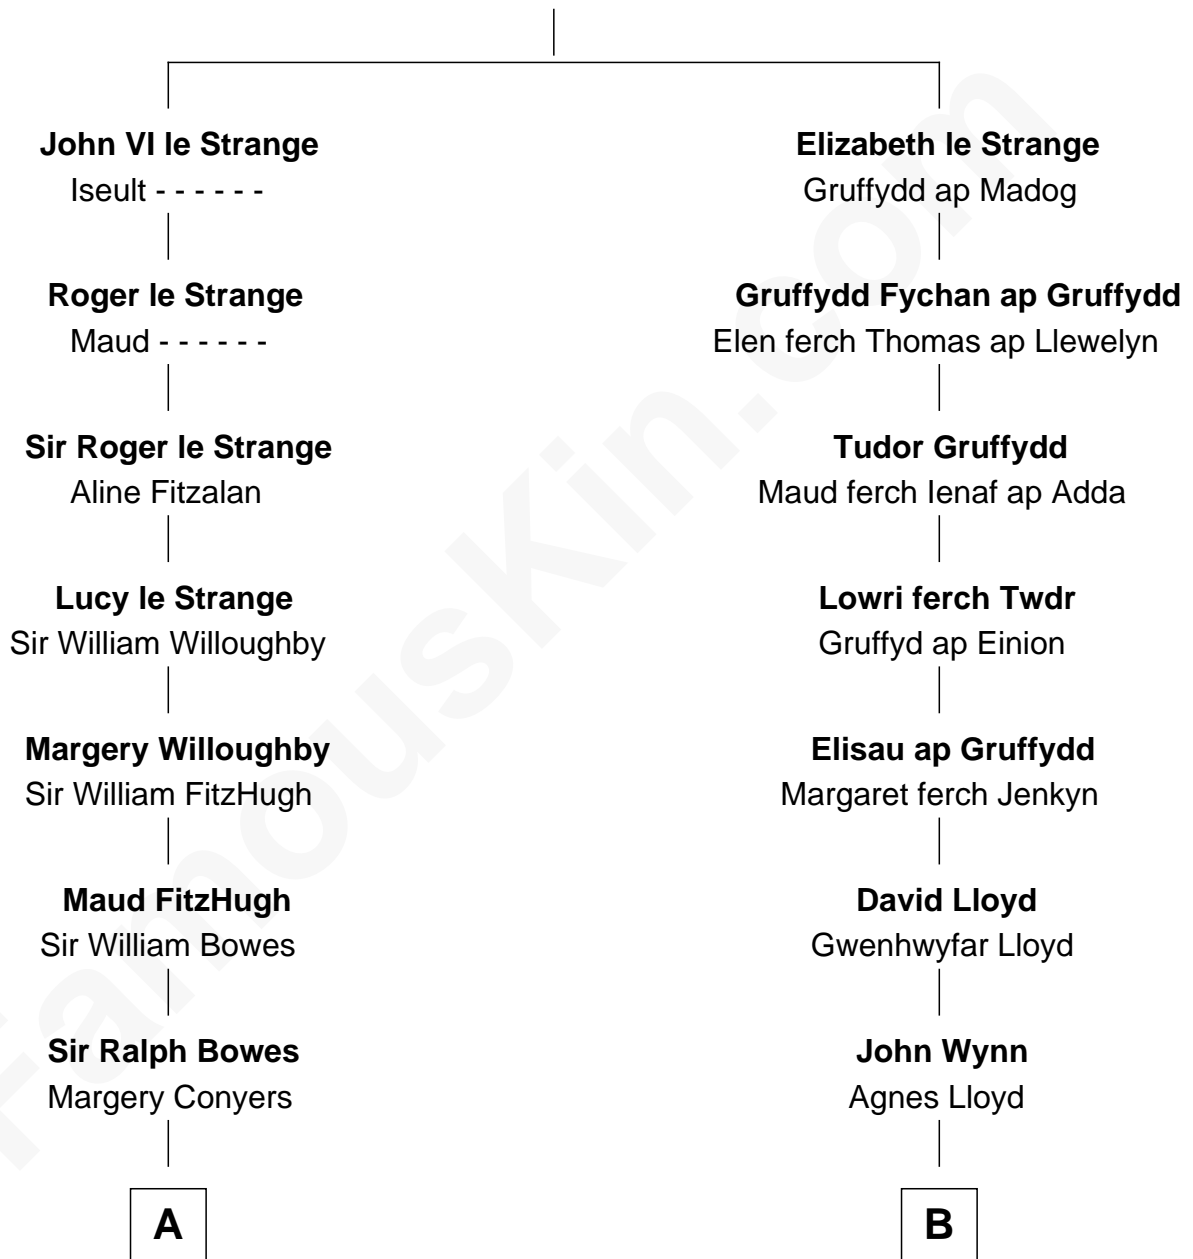

FamousKin.com Relationship Chart of

Prince William

Prince of Wales

20th cousin 1 time removed of

Mizuo Peck

TV and Movie Actress

John V le Strange

Maud de Walton

C

Claude George Bowes-Lyon
Cecilia Nina Cavendish-Bentinck

Elizabeth Bowes-Lyon
George VI, King of the United Kingdom

Elizabeth II, Queen of the United Kingdom
Prince Philip of Edinburgh

Charles III, King of the United Kingdom
Princess Diana Frances Spencer

Prince William
Prince of Wales

D

George Leete Peck
Katharine May Tolles

Laurence Tolles Peck
Barbara Field

George Leete Peck
Sanae Mizusawa

Mizuo Peck
TV and Movie Actress