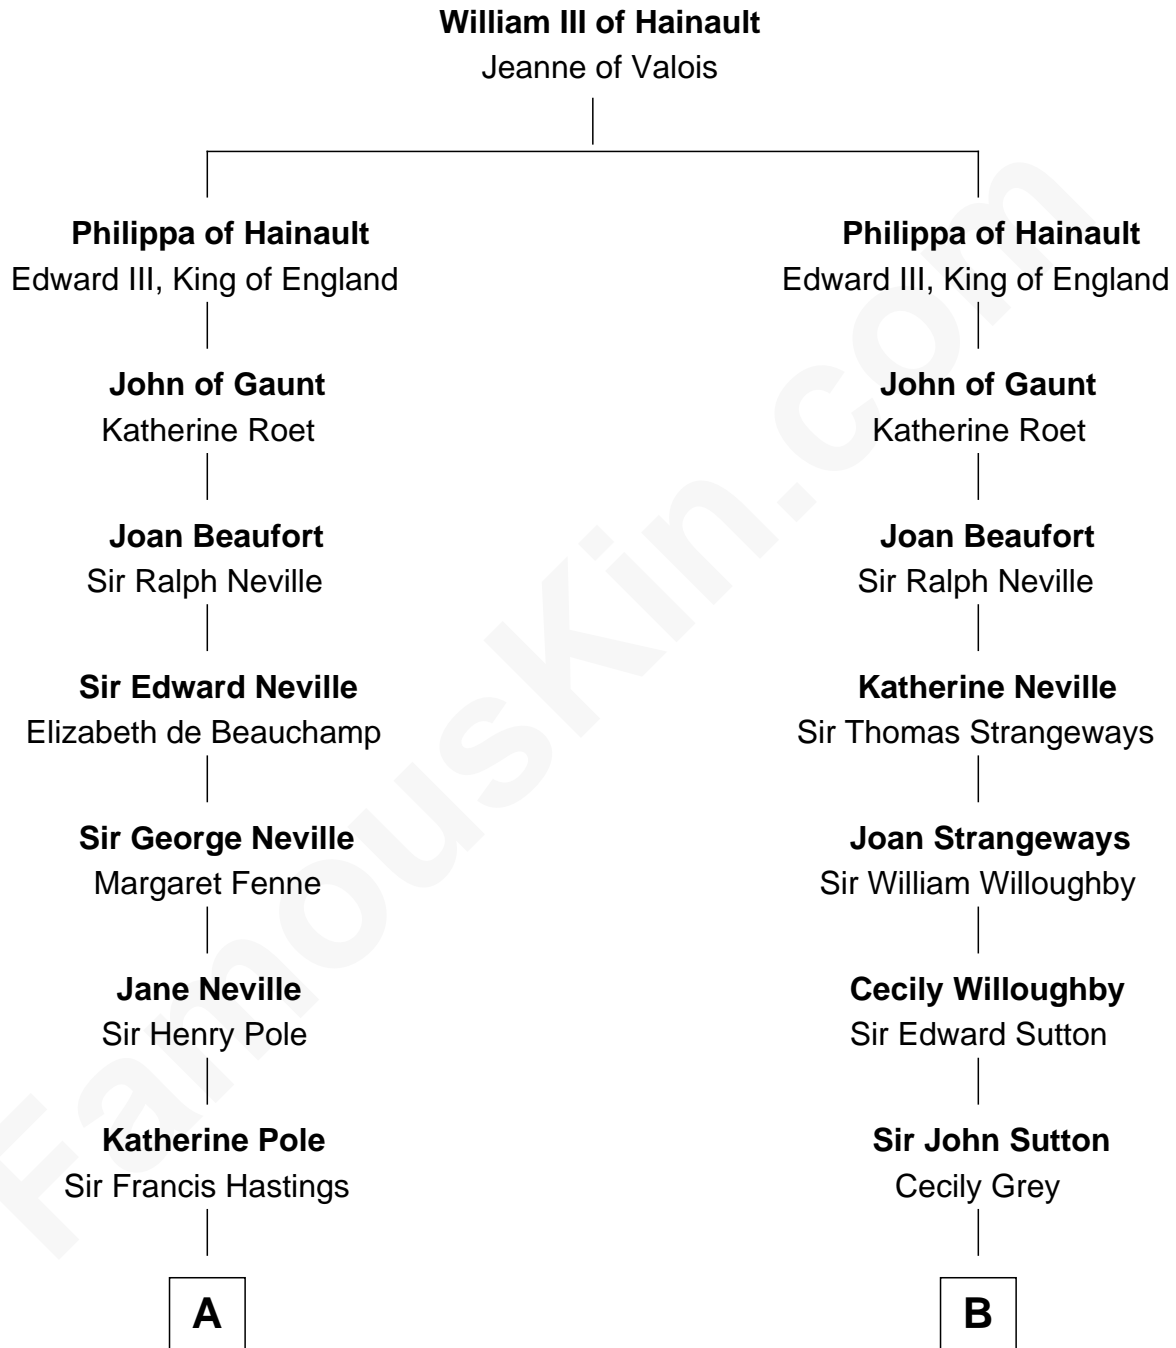

**FamousKin.com**  
**Relationship Chart of**  
**Prince William**  
*Prince of Wales*

**17th cousin 3 times removed of**  
**Oliver Wendell Holmes, Jr.**  
*U.S. Supreme Court Justice*

**C**

**Albert Edward John Spencer**

Cynthia Elinor Beatrix Hamilton

**Edward John Spencer**

Frances Ruth Burke Roche

**Princess Diana Frances Spencer**

Charles III, King of the United Kingdom

**Prince William**

*Prince of Wales*