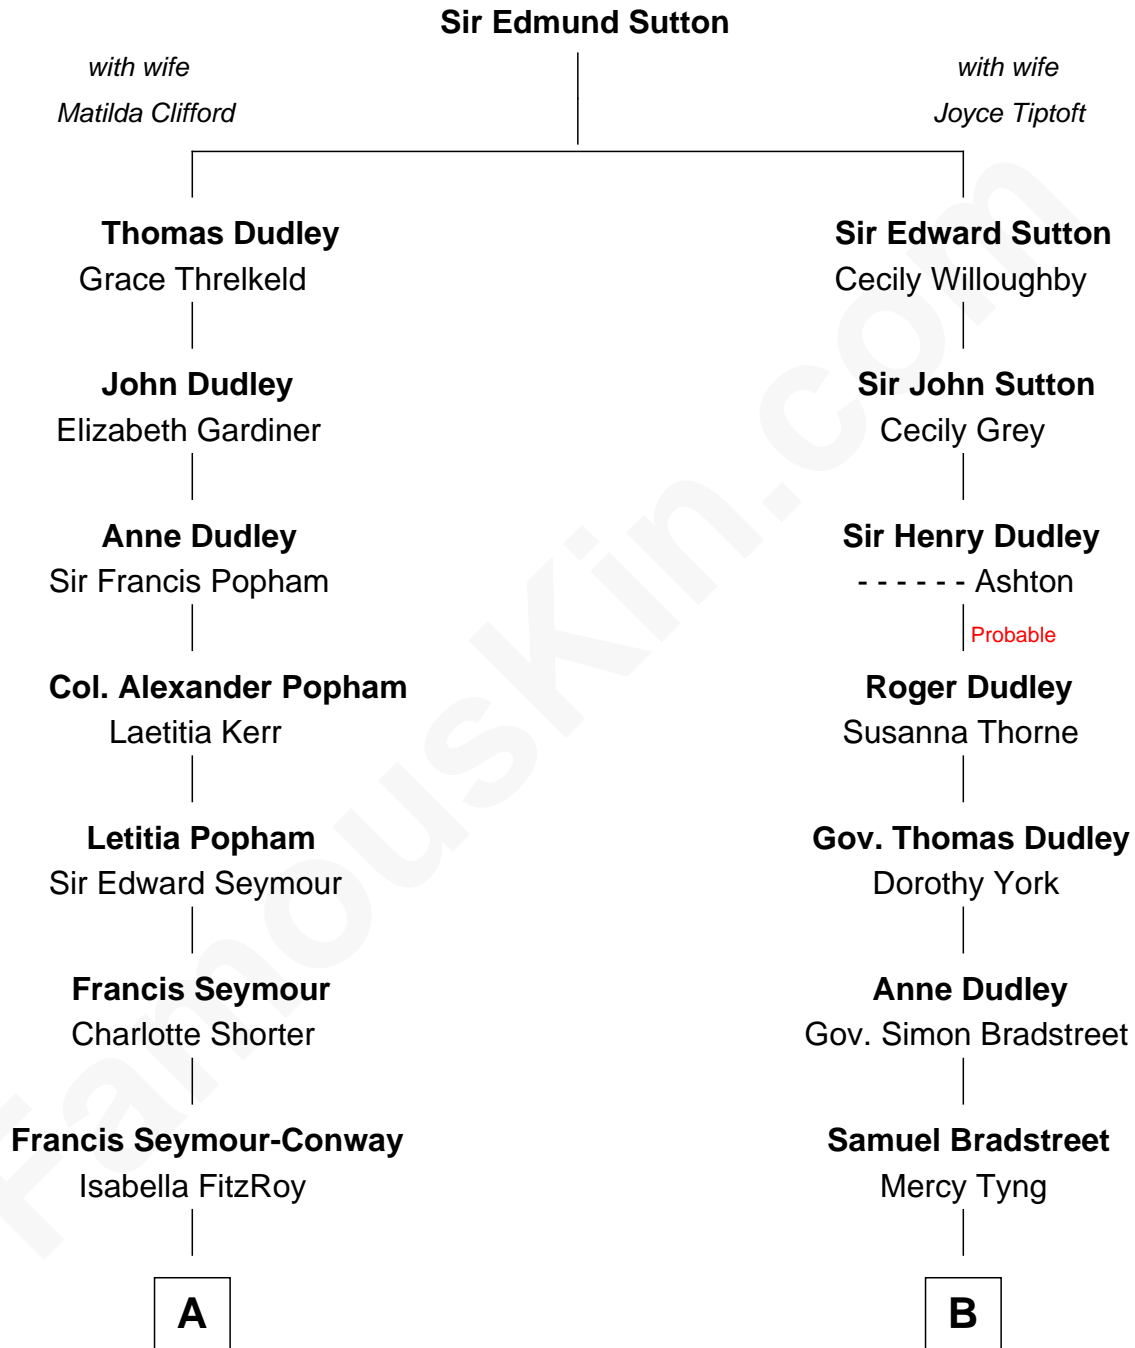

FamousKin.com

Relationship Chart of

Prince William

Prince of Wales

12th cousin 2 times removed of

Oliver Wendell Holmes, Jr.
U.S. Supreme Court Justice

A

Hugh Seymour-Conway
Anne Horatia Waldegrave

Sir Horace Beauchamp Seymour
Elizabeth Malet Palk

Adelaide Horatia Elizabeth Seymour
Frederick Spencer

Charles Robert Spencer
Margaret Baring

Albert Edward John Spencer
Cynthia Elinor Beatrix Hamilton

Edward John Spencer
Frances Ruth Burke Roche

Princess Diana Frances Spencer
Charles III, King of the United Kingdom

Prince William
Prince of Wales

B

Mercy Bradstreet
Dr. James Oliver

Sarah Oliver
Jacob Wendell

Oliver Wendell
Mary Jackson

Sarah Wendell
Rev. Abiel Holmes