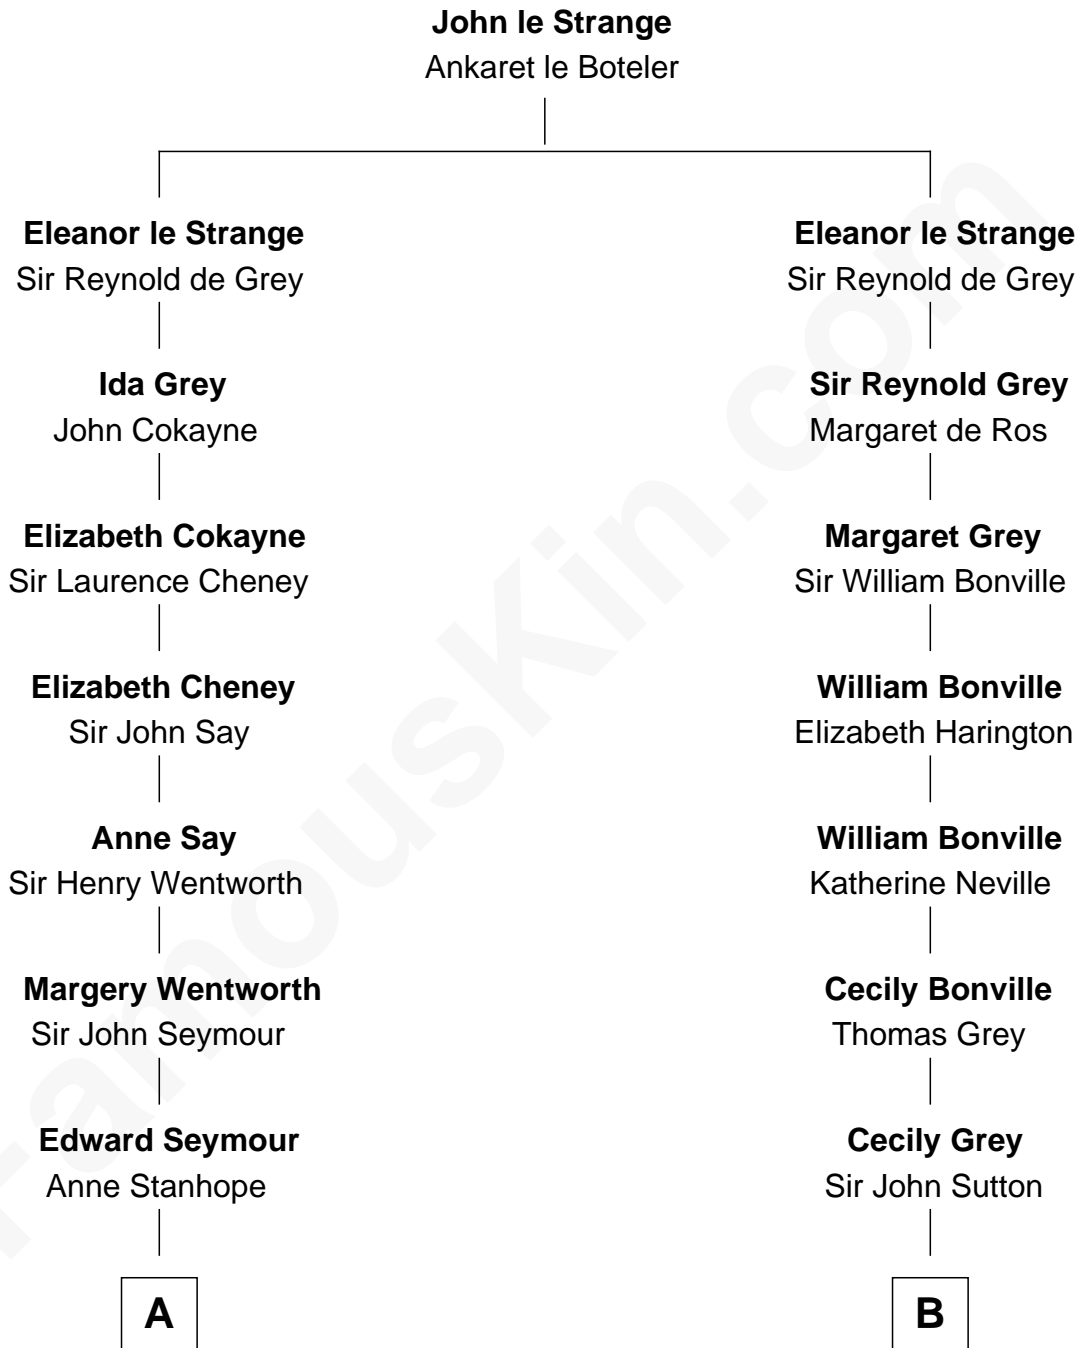

FamousKin.com
Relationship Chart of
Prince William
Prince of Wales

17th cousin 4 times removed of
Oliver Wendell Holmes, Jr.
U.S. Supreme Court Justice

C

Cecilia Nina Cavendish-Bentinck

Claude George Bowes-Lyon

Elizabeth Bowes-Lyon

George VI, King of the United Kingdom

Elizabeth II, Queen of the United Kingdom

Prince Philip of Edinburgh

Charles III, King of the United Kingdom

Princess Diana Frances Spencer

Prince William