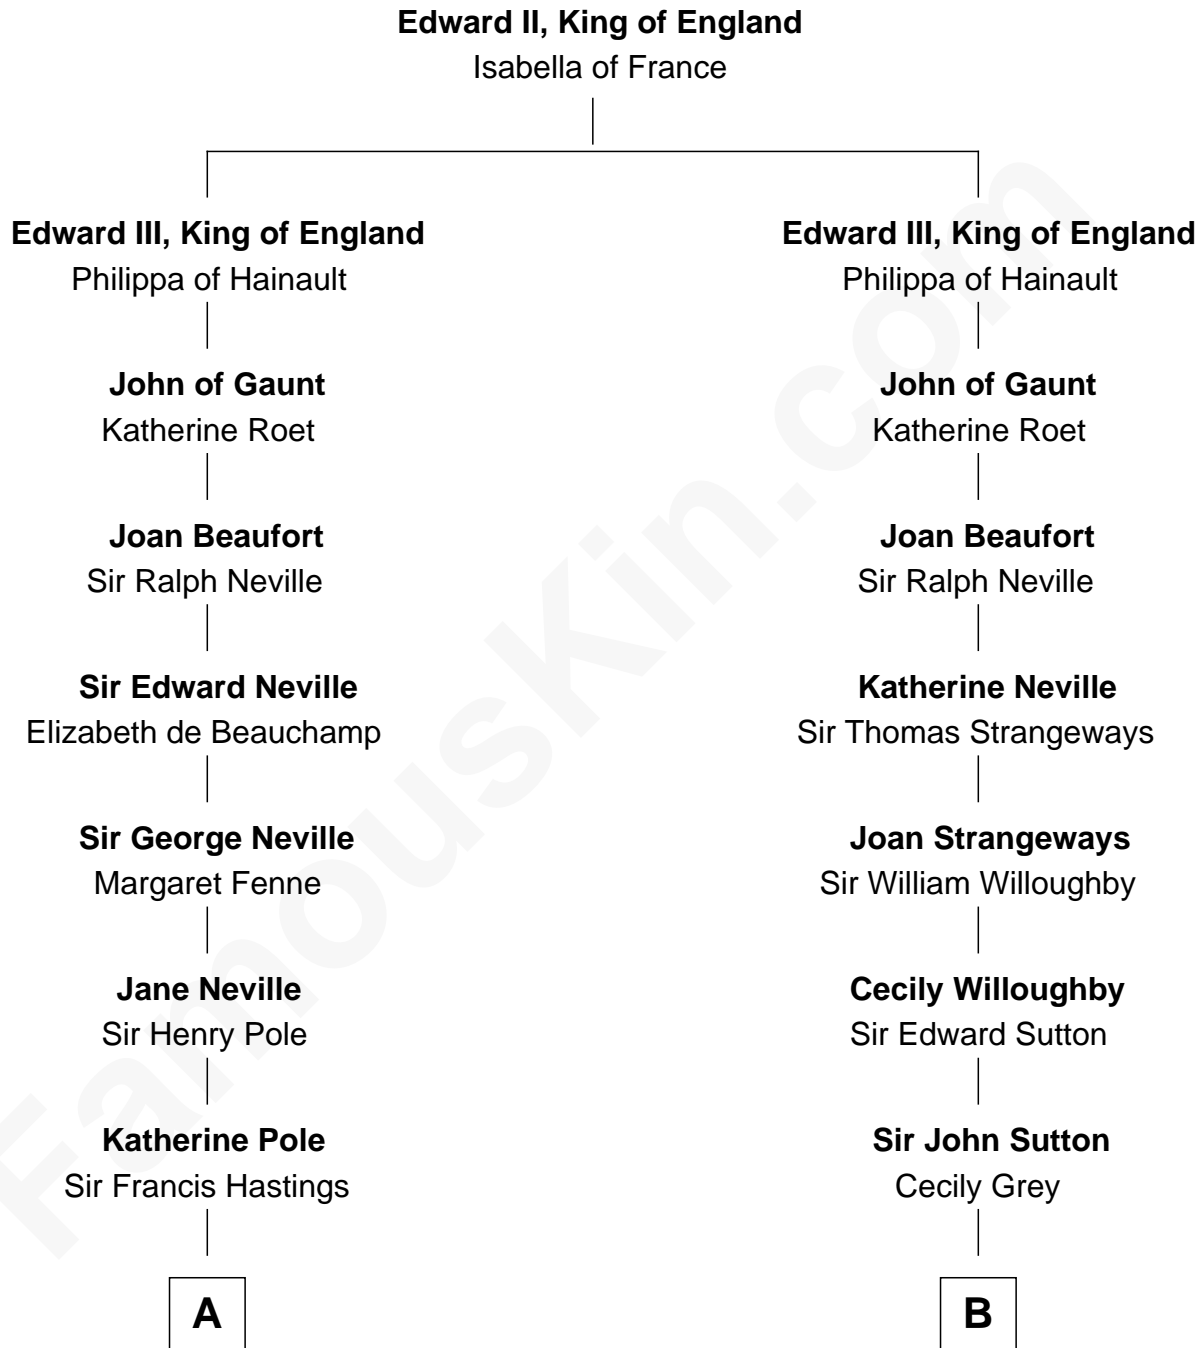

FamousKin.com

Relationship Chart of

Prince William

Prince of Wales

17th cousin 3 times removed of

Oliver Wendell Holmes, Jr.

U.S. Supreme Court Justice

C

—
Albert Edward John Spencer

Cynthia Elinor Beatrix Hamilton

—
Edward John Spencer

Frances Ruth Burke Roche

—
Princess Diana Frances Spencer

Charles III, King of the United Kingdom

—
Prince William

Prince of Wales