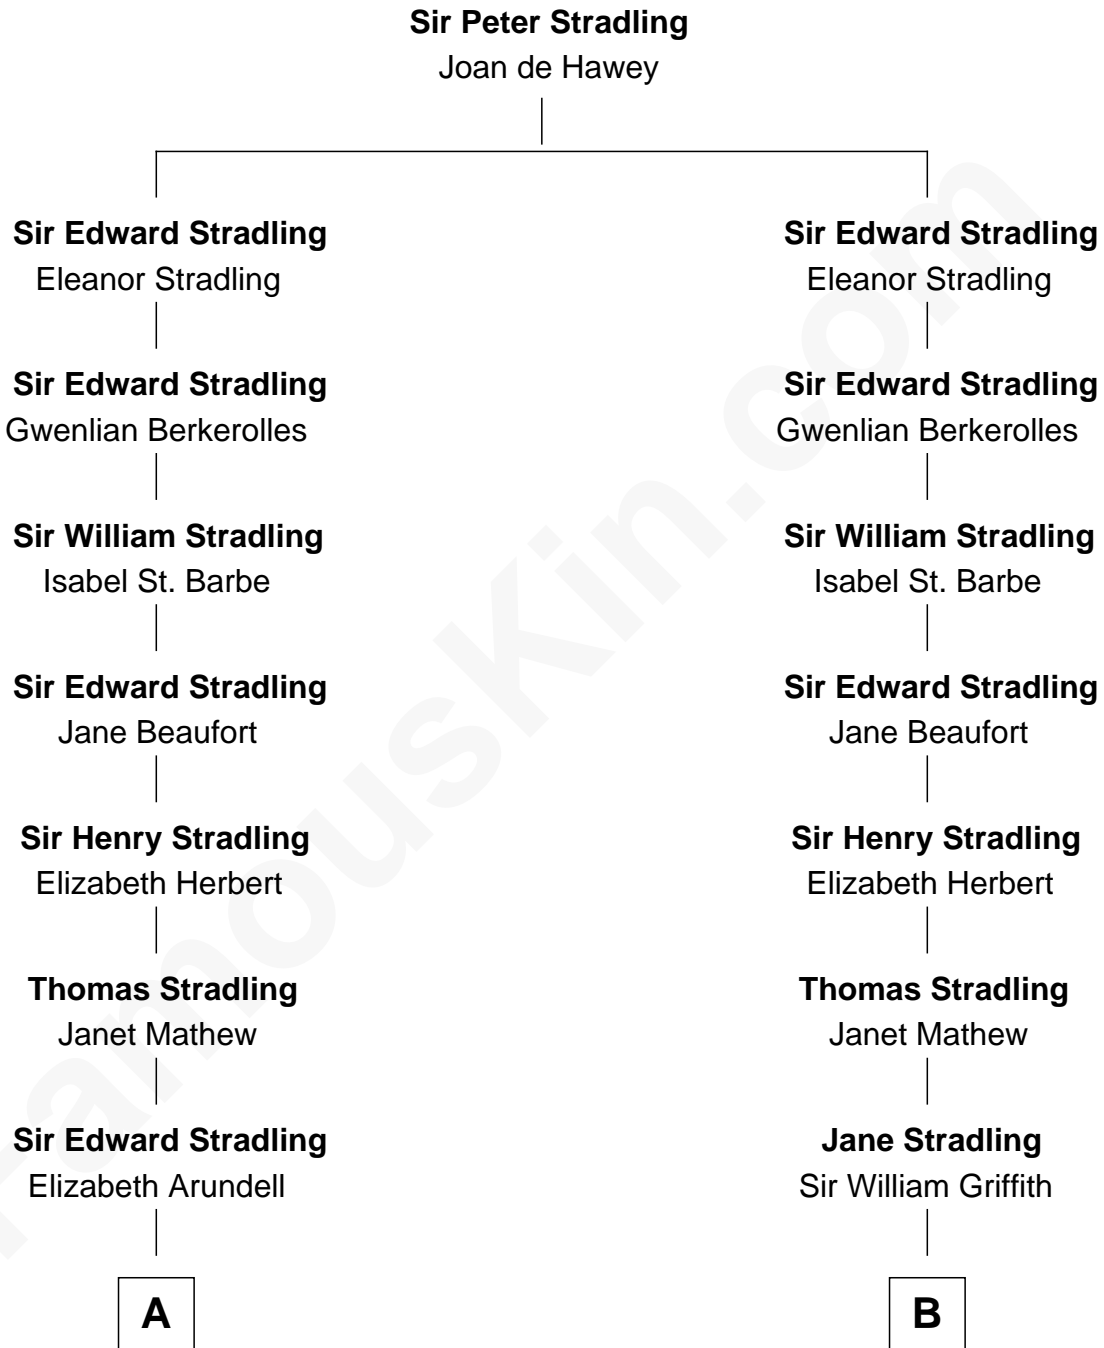

FamousKin.com
Relationship Chart of
Prince William
Prince of Wales

17th cousin 4 times removed of

Oliver Wendell Holmes, Jr.
U.S. Supreme Court Justice

C

Charles Robert Spencer

Margaret Baring

Albert Edward John Spencer

Cynthia Elinor Beatrix Hamilton

Edward John Spencer

Frances Ruth Burke Roche

Princess Diana Frances Spencer

Charles III, King of the United Kingdom

Prince William

Prince of Wales