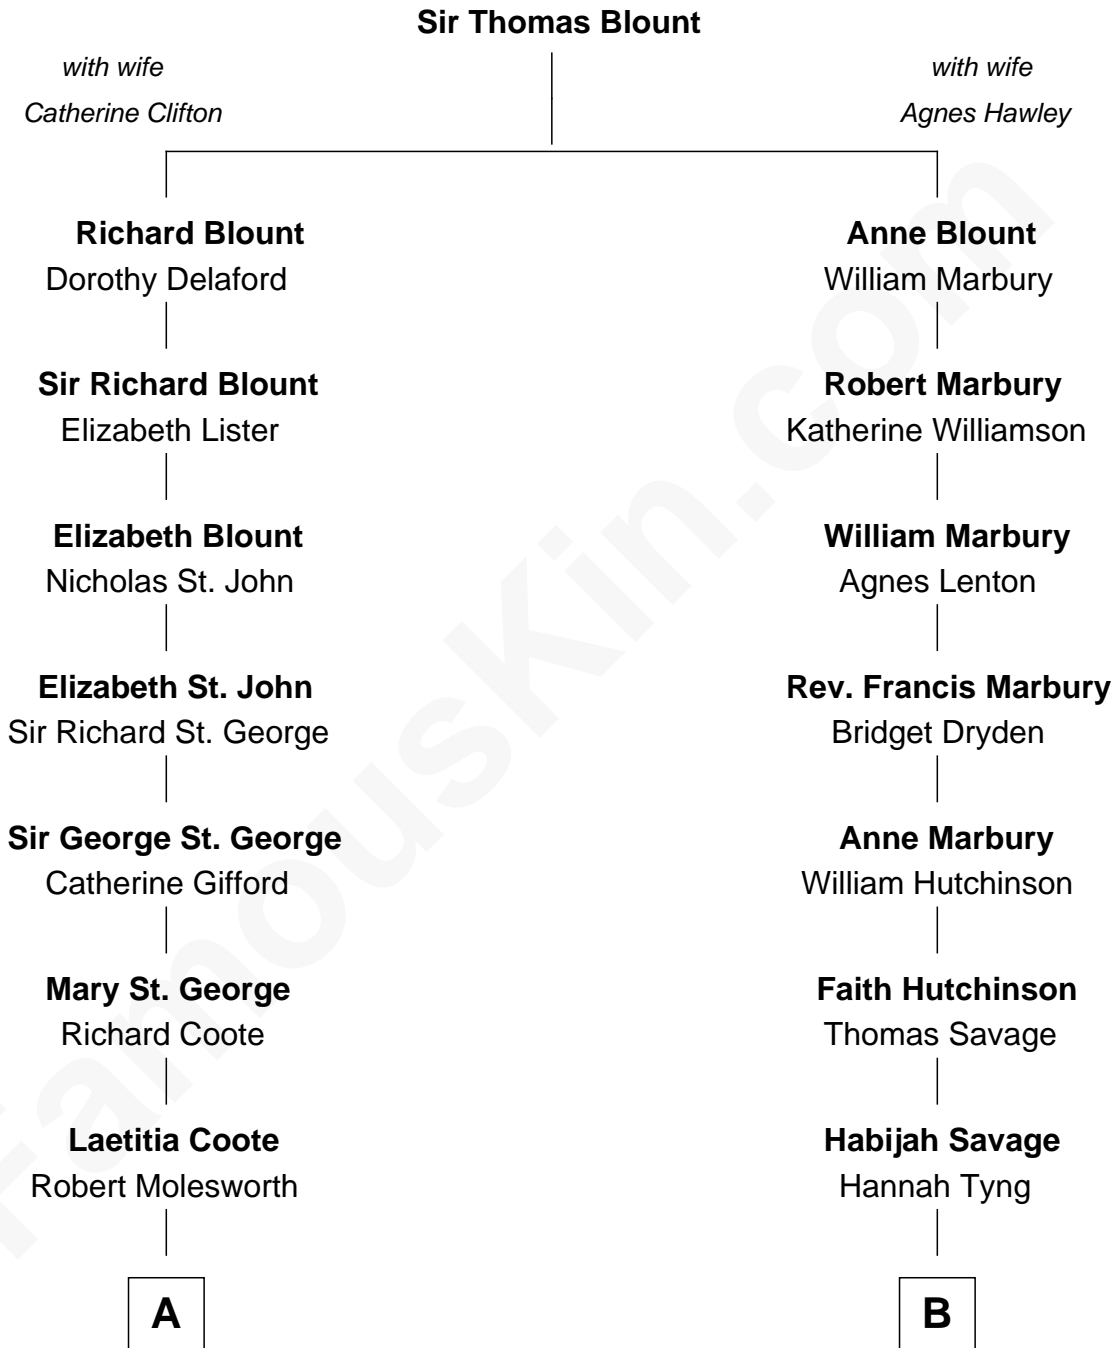

FamousKin.com
Relationship Chart of
Prince William
Prince of Wales

13th cousin 3 times removed of
Oliver Wendell Holmes, Jr.
U.S. Supreme Court Justice

A

Richard Molesworth

Mary Jenney Ussher

Louisa Molesworth

William Brabazon Ponsonby

Mary Elizabeth Ponsonby

Charles Grey

Elizabeth Grey

John Crocker Bulteel

Louisa Emily Charlotte Bulteel

Edward Charles Baring

Margaret Baring

Charles Robert Spencer

Albert Edward John Spencer

Cynthia Elinor Beatrix Hamilton

Edward John Spencer

Frances Ruth Burke Roche

Princess Diana Frances Spencer

Charles III, King of the United Kingdom

Prince William