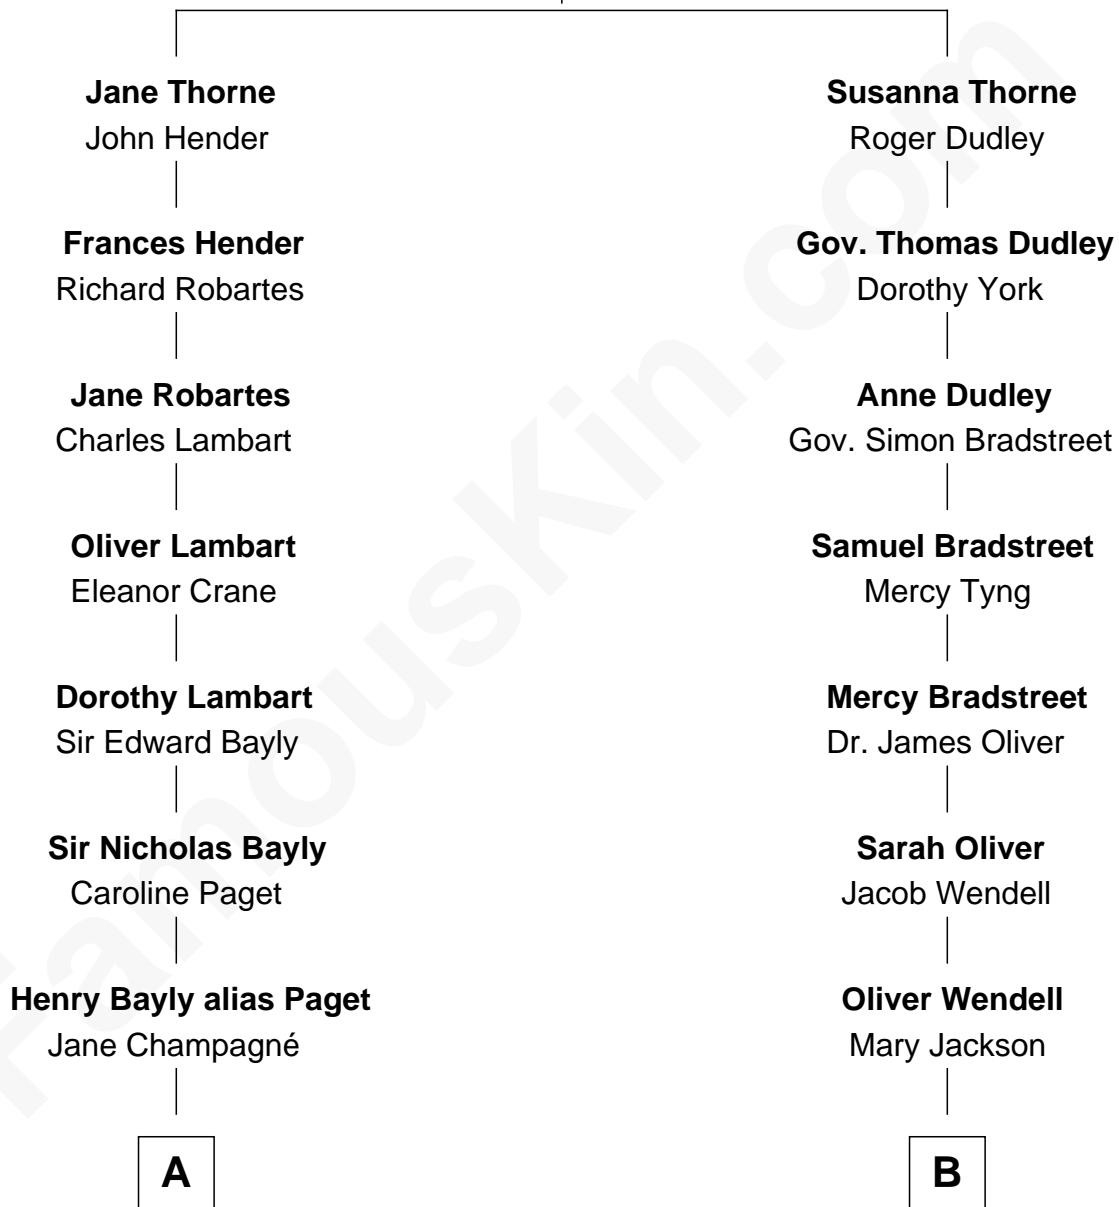

FamousKin.com
Relationship Chart of
Prince William
Prince of Wales

9th cousin 5 times removed of
Oliver Wendell Holmes, Jr.
U.S. Supreme Court Justice

Thomas Thorne
 Mary Purefoy

A

Henry William Paget
Lady Caroline Elizabeth Villiers

Lady Caroline Paget
Charles Gordon-Lennox

Cecilia Catherine Gordon-Lennox
Charles George Bingham

Rosalind Cecilia Caroline Bingham
James Albert Edward Hamilton

Cynthia Elinor Beatrix Hamilton
Albert Edward John Spencer

Edward John Spencer
Frances Ruth Burke Roche

Princess Diana Frances Spencer
Charles III, King of the United Kingdom

Prince William
Prince of Wales

B

Sarah Wendell
Rev. Abiel Holmes

Oliver Wendell Holmes
Amelia Lee Jackson

Oliver Wendell Holmes, Jr.
U.S. Supreme Court Justice