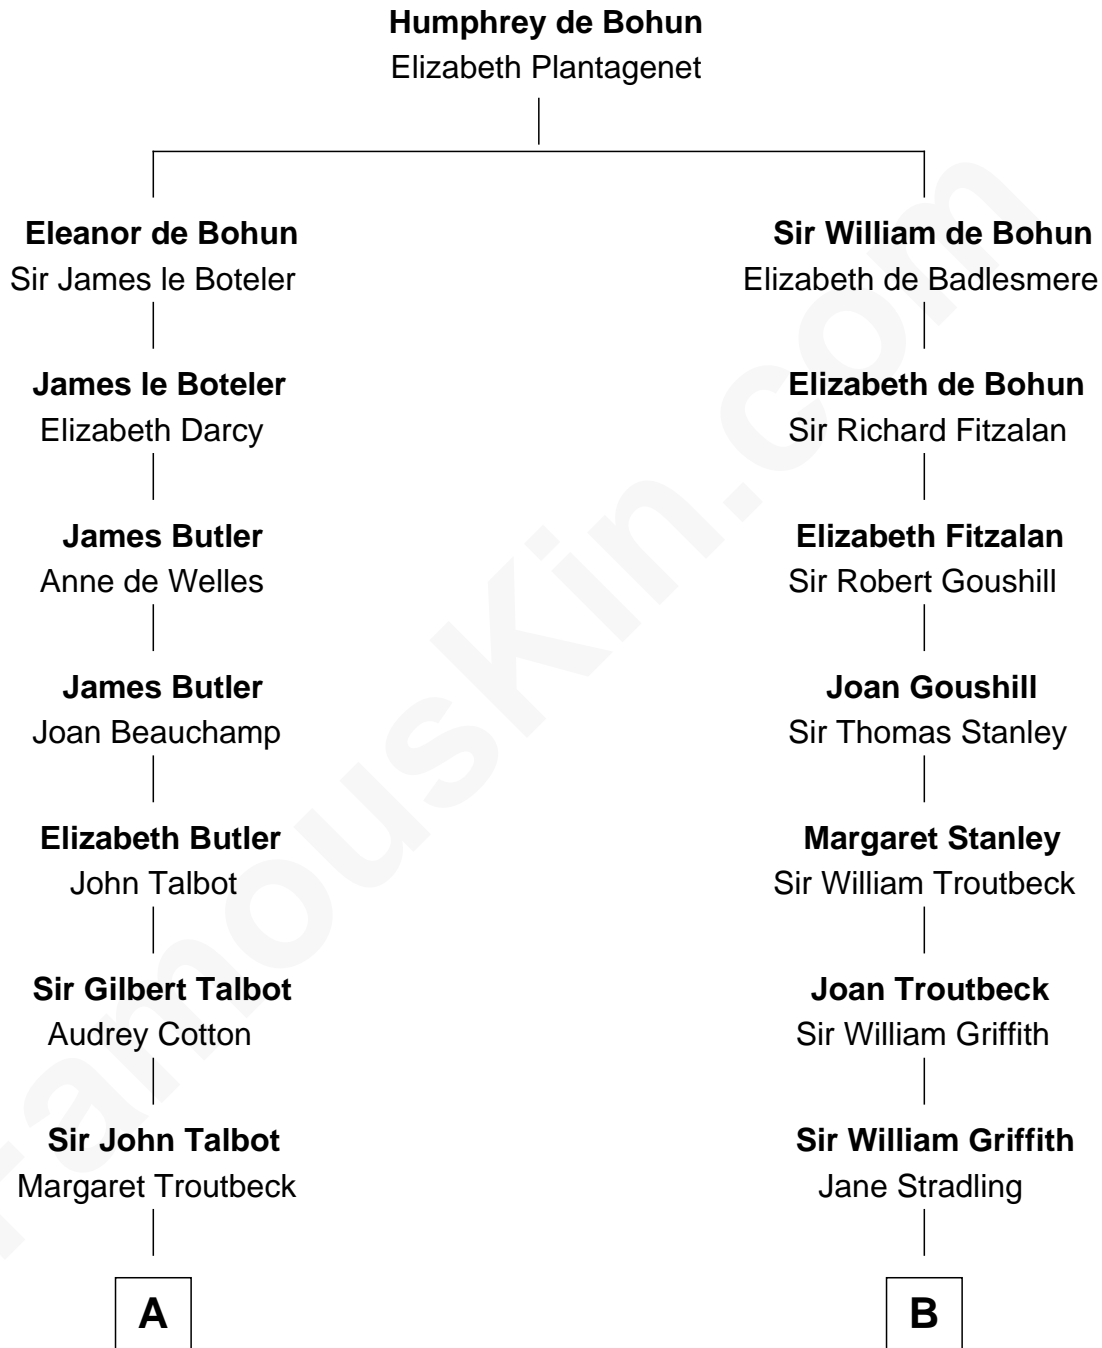

FamousKin.com

Relationship Chart of

Prince William

Prince of Wales

17th cousin 4 times removed of

Oliver Wendell Holmes, Jr.
U.S. Supreme Court Justice

C

Claude George Bowes-Lyon
Cecilia Nina Cavendish-Bentinck

Elizabeth Bowes-Lyon
George VI, King of the United Kingdom

Elizabeth II, Queen of the United Kingdom
Prince Philip of Edinburgh

Charles III, King of the United Kingdom
Princess Diana Frances Spencer

Prince William
Prince of Wales