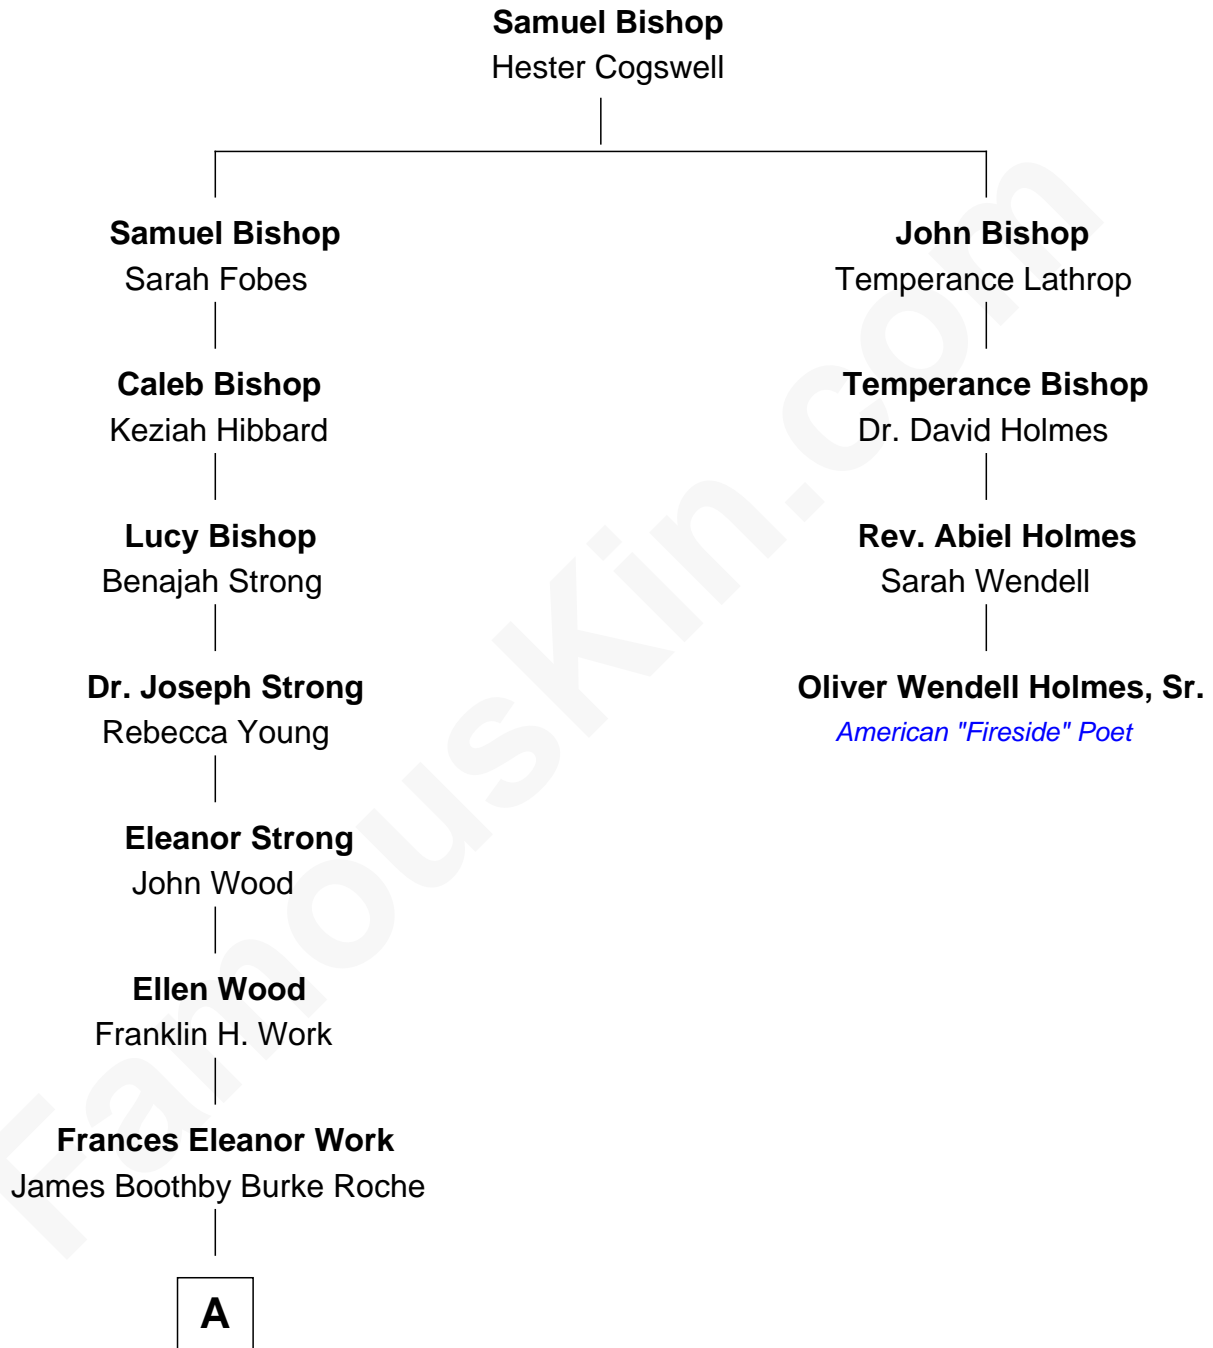

FamousKin.com Relationship Chart of

Prince William

Prince of Wales

3rd cousin 7 times removed of

Oliver Wendell Holmes, Sr.

American "Fireside" Poet

A

—
Edmund Maurice Burke Roche

Ruth Sylvia Gill

—
Frances Ruth Burke Roche

Edward John Spencer

—
Princess Diana Frances Spencer

Charles III, King of the United Kingdom

—
Prince William

Prince of Wales