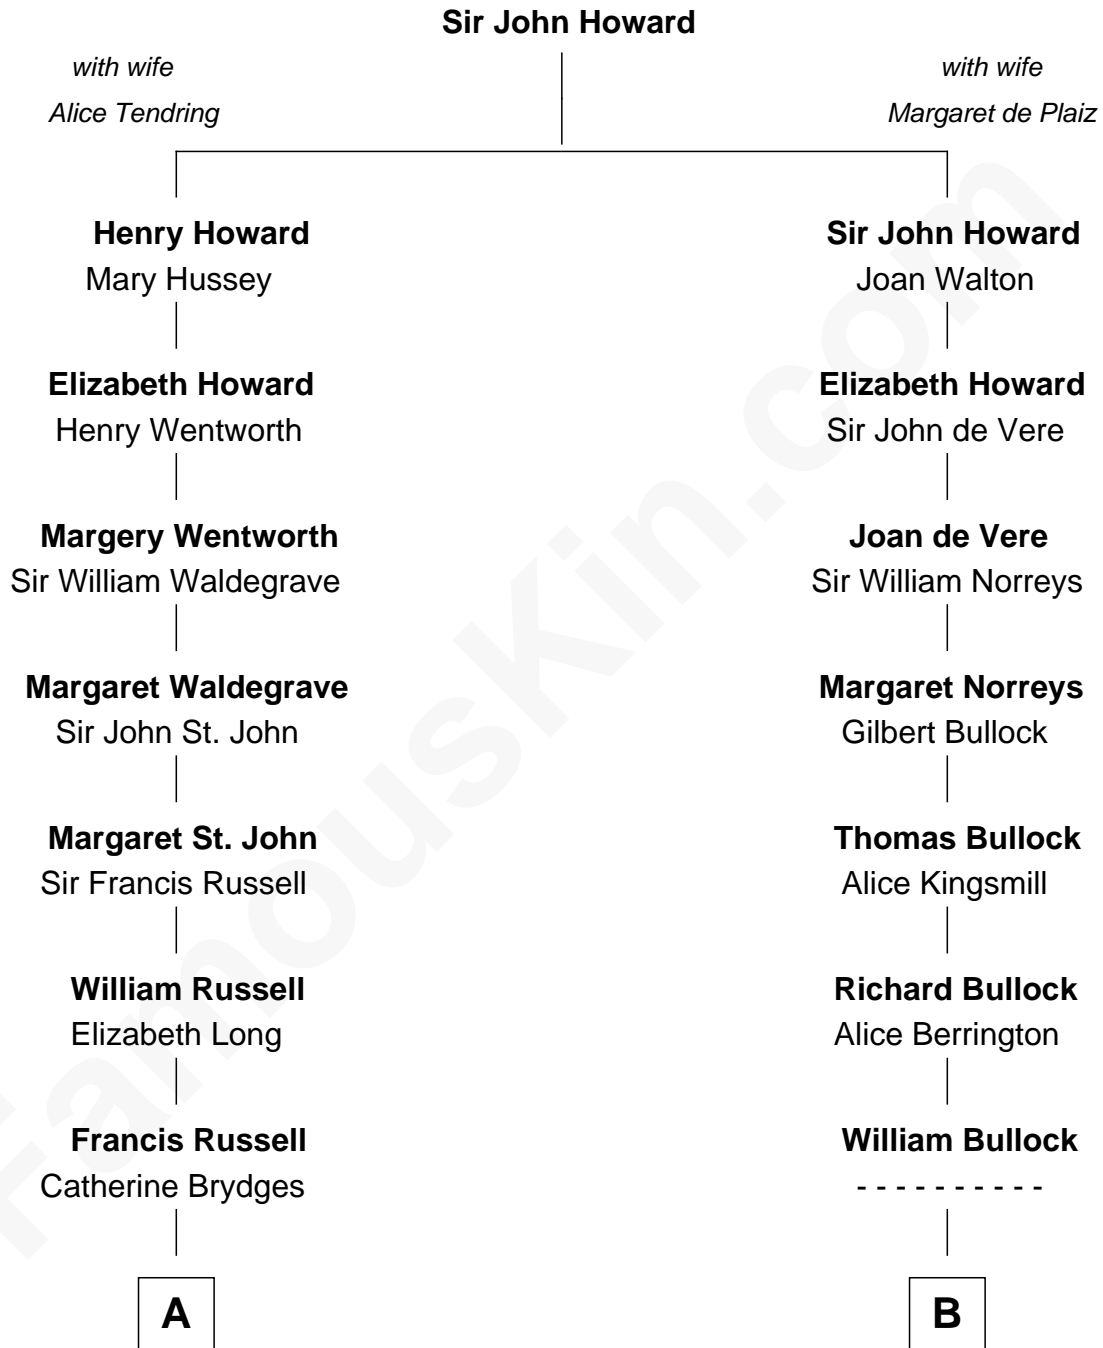

FamousKin.com

Relationship Chart of

Prince William

Prince of Wales

14th cousin 4 times removed of

James Russell Lowell
American "Fireside" Poet

C

Princess Diana Frances Spencer
Charles III, King of the United Kingdom