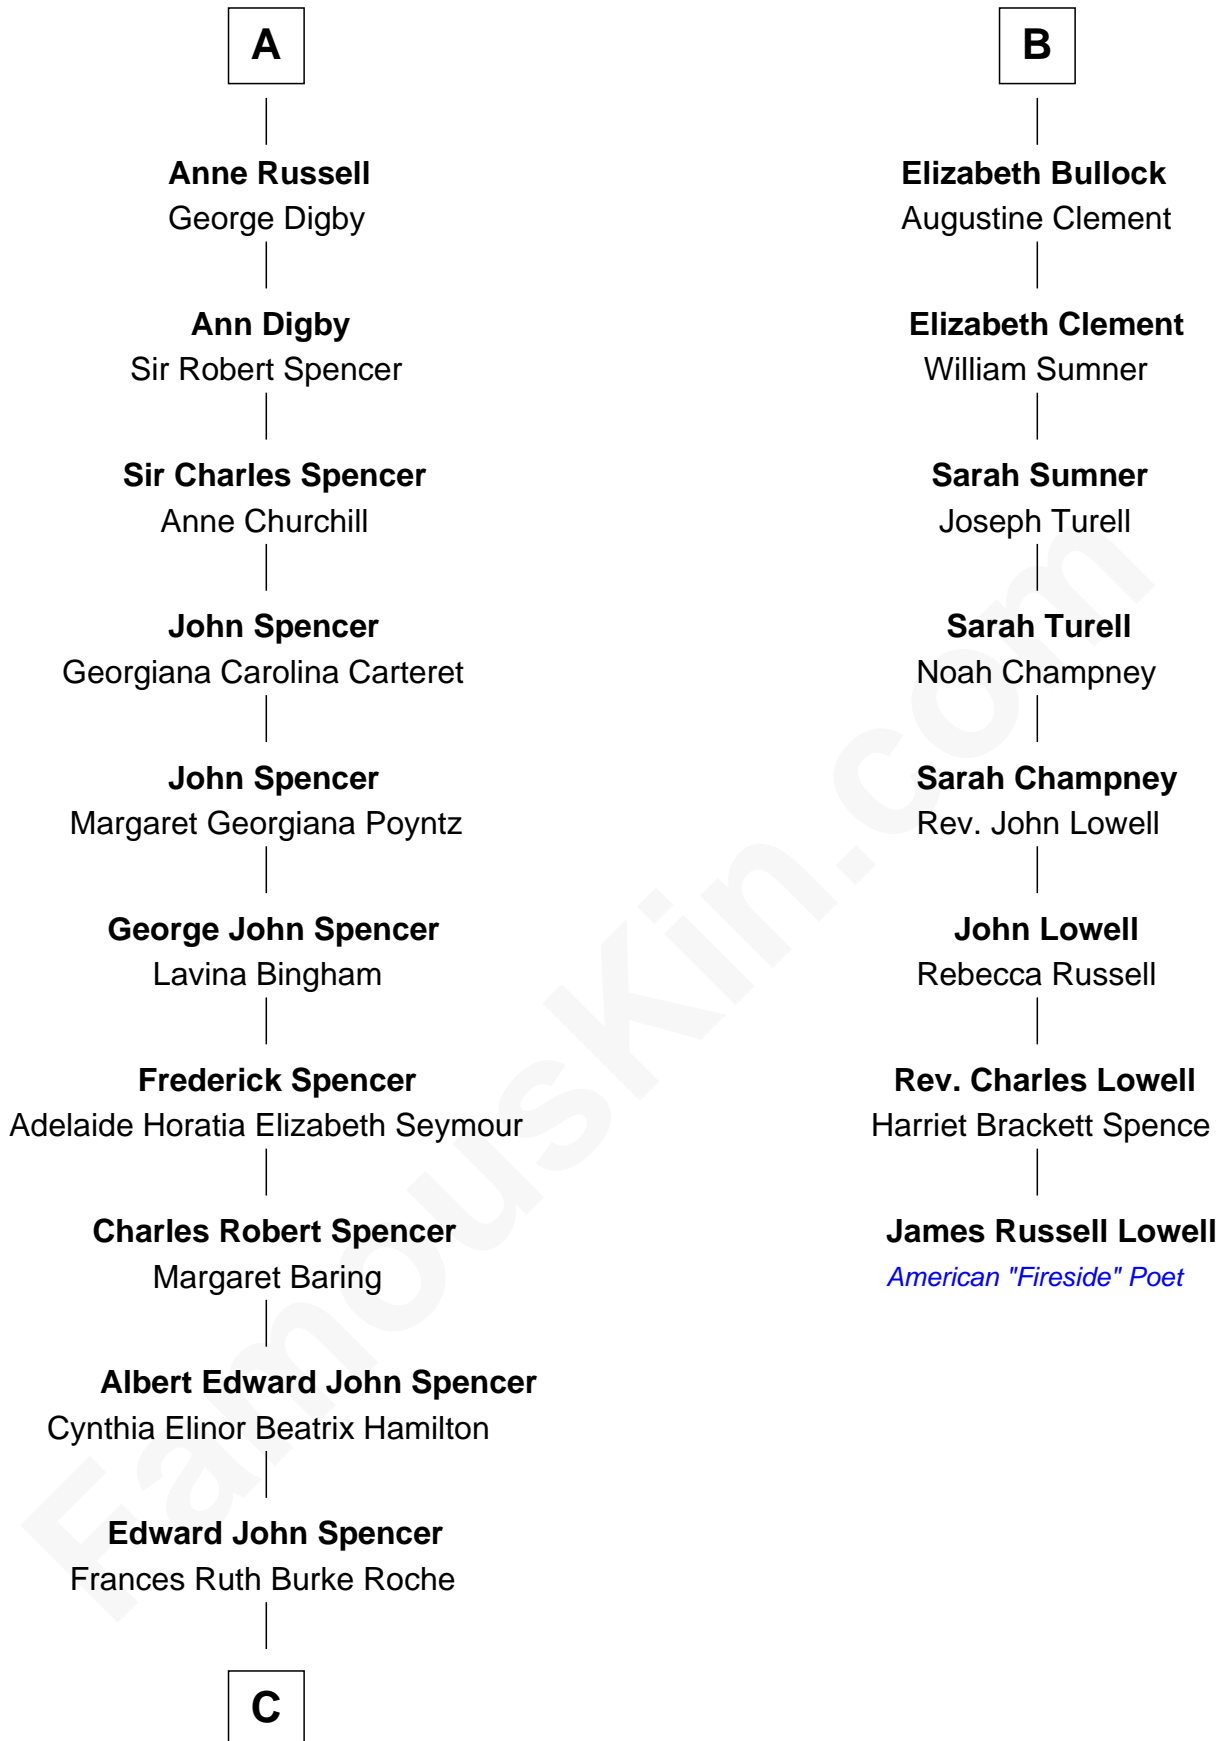

FamousKin.com

Relationship Chart of

Prince William

Prince of Wales

14th cousin 4 times removed of

James Russell Lowell
American "Fireside" Poet

C

Princess Diana Frances Spencer
Charles III, King of the United Kingdom