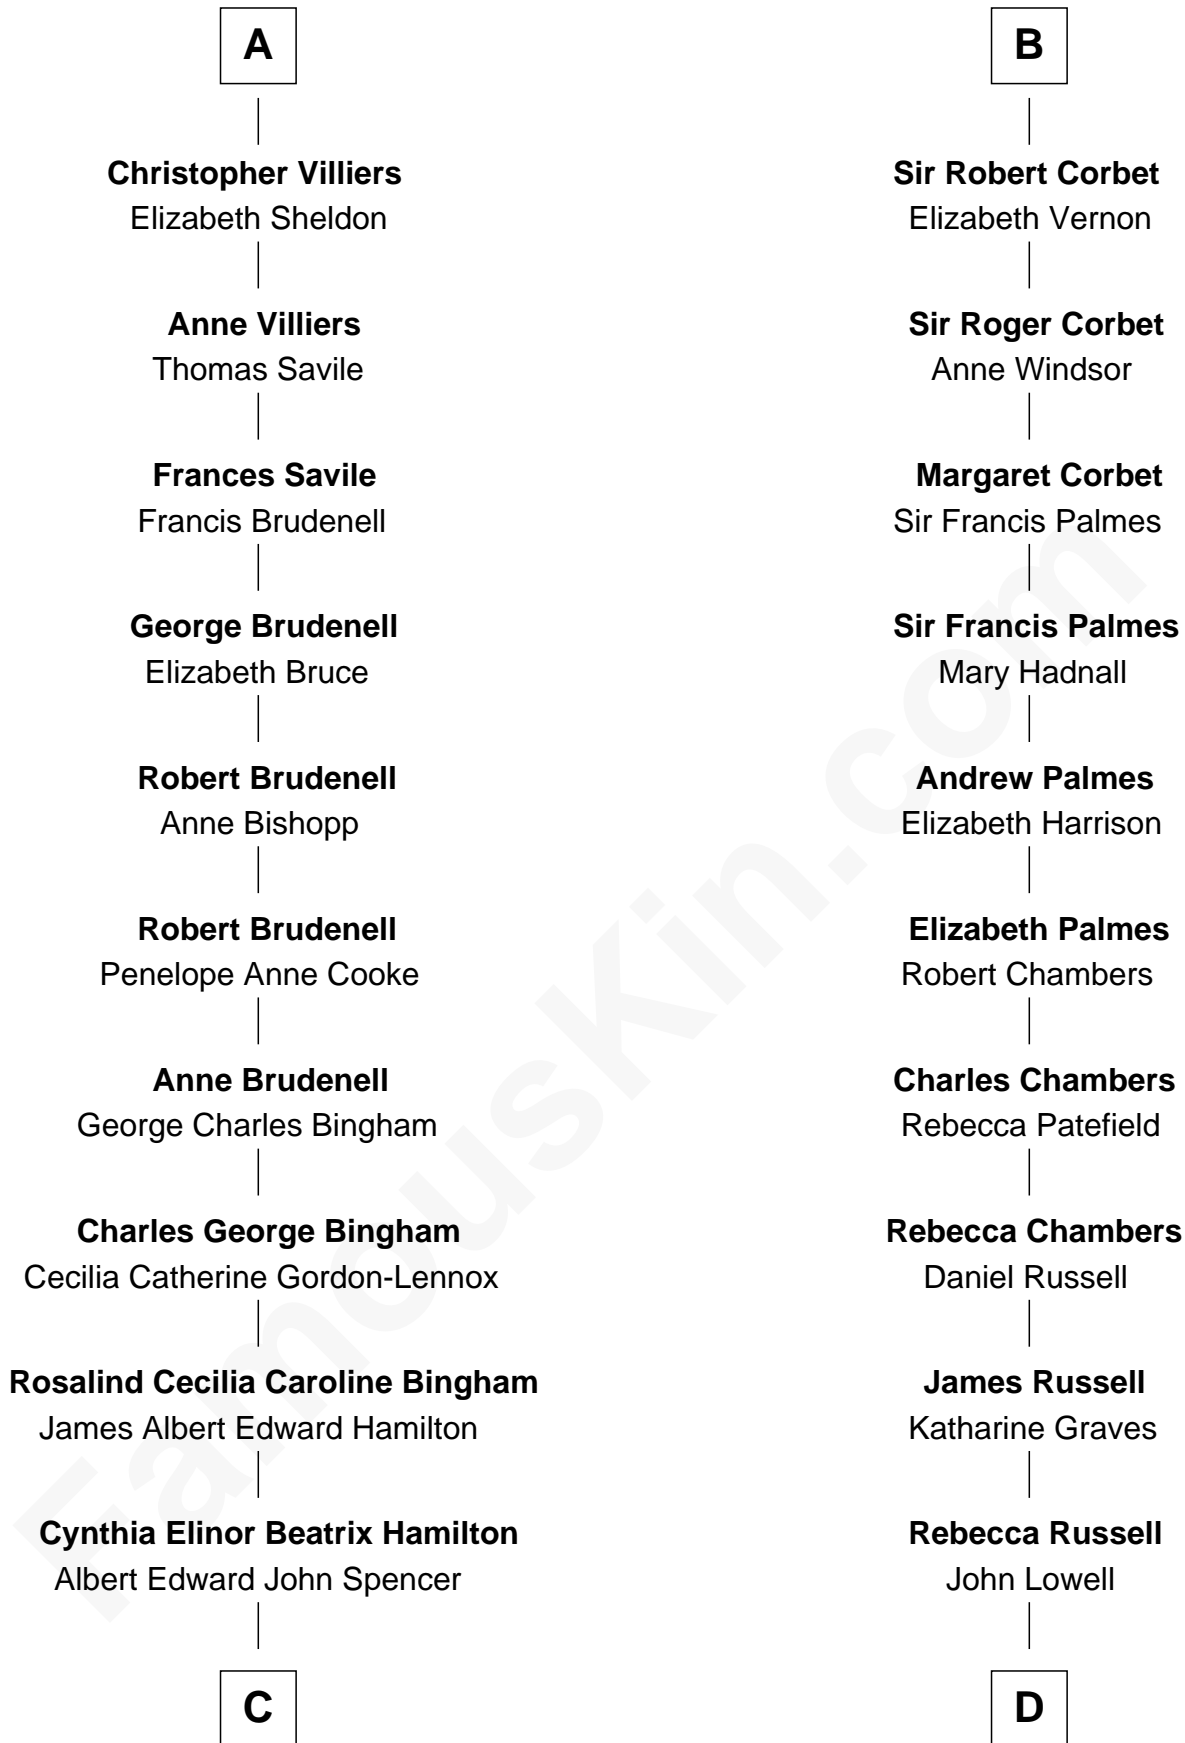

FamousKin.com Relationship Chart of

Prince William

Prince of Wales

18th cousin 1 time removed of

James Russell Lowell

American "Fireside" Poet

Sir Henry de Grey

Elizabeth Talbot

William Beaumont

Mary Bassett

Anthony Beaumont

Anne Armstrong

Mary Beaumont

Sir George Villiers

A

Richard Grey

Eleanor Lucy

Elizabeth Hopton

Sir Roger Corbet

Sir Richard Corbet

Elizabeth Devereux

B

C

Edward John Spencer
Frances Ruth Burke Roche

Princess Diana Frances Spencer
Charles III, King of the United Kingdom

Prince William
Prince of Wales

D

Rev. Charles Lowell
Harriet Brackett Spence

James Russell Lowell
American "Fireside" Poet

FamousKin.com