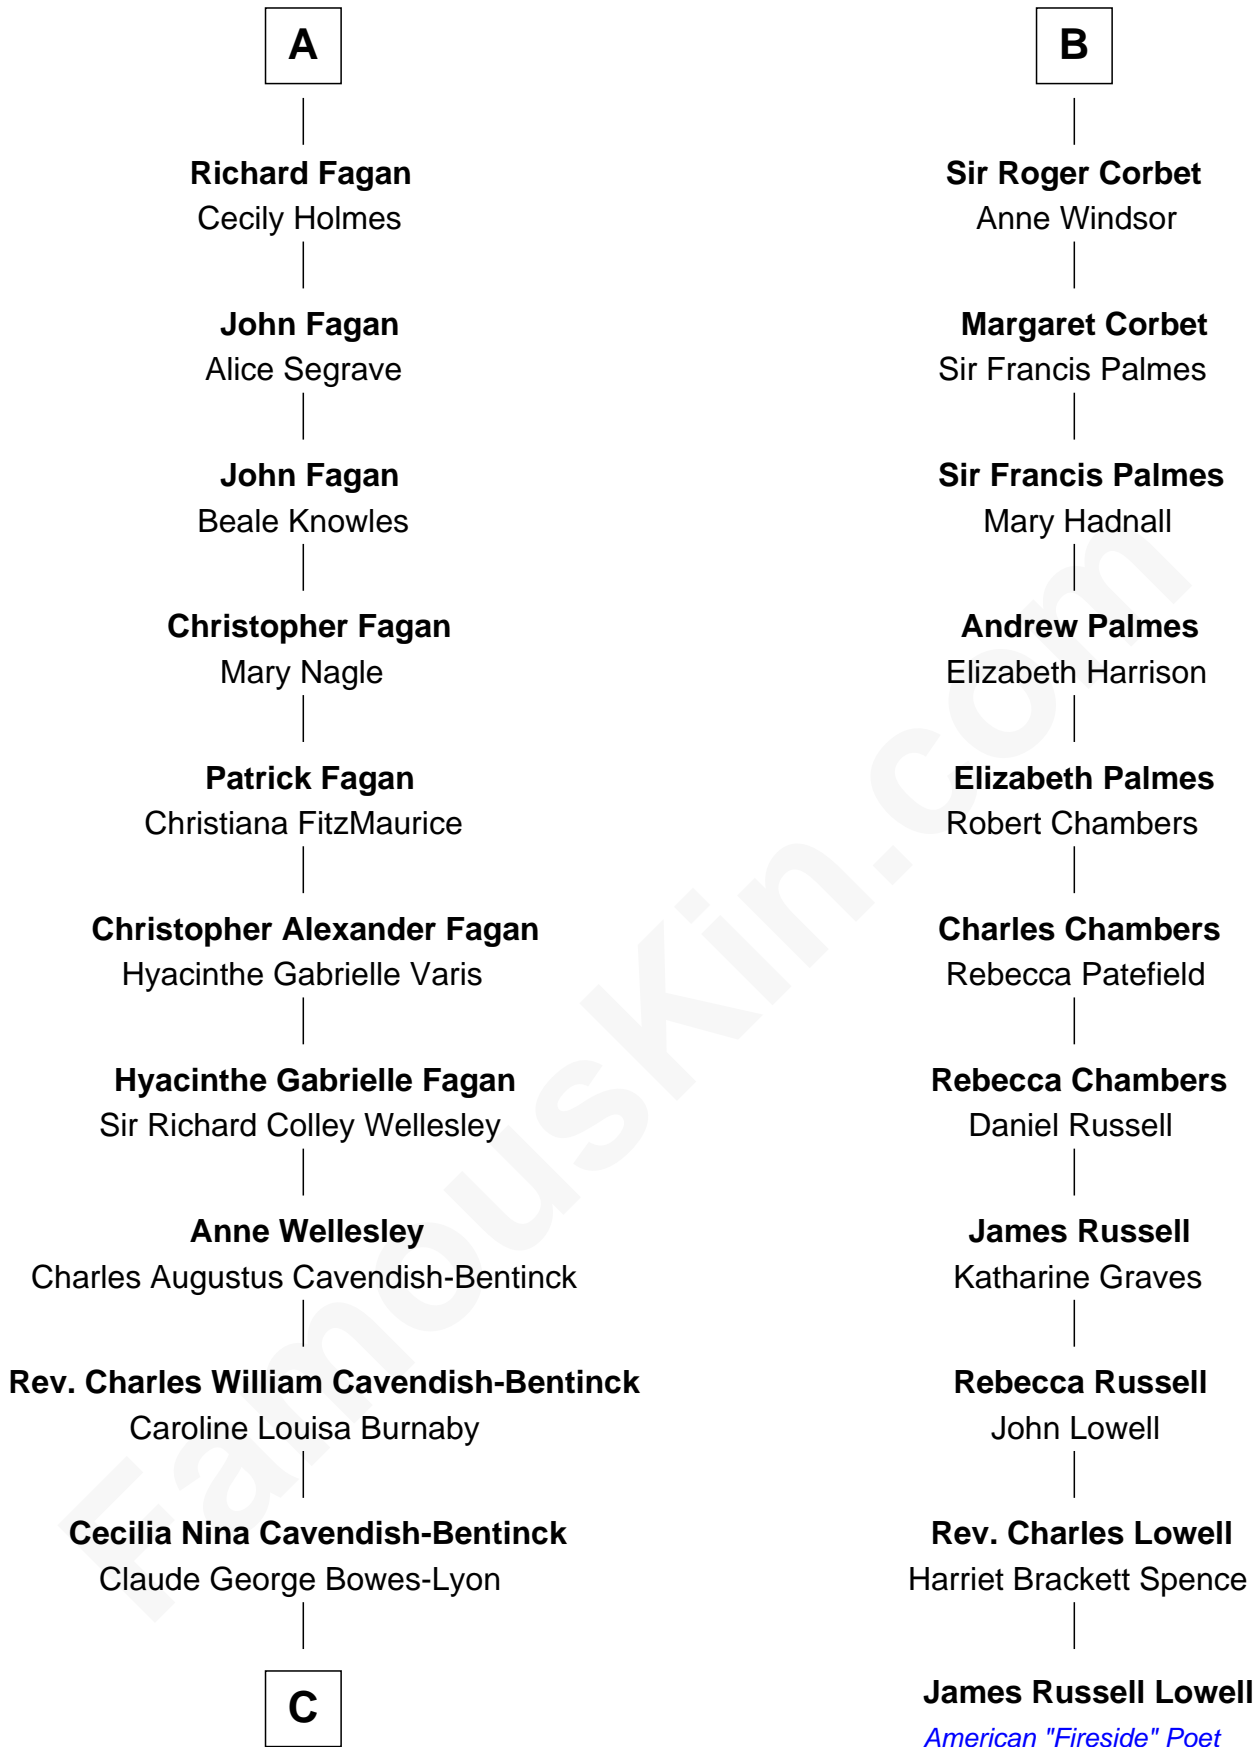

FamousKin.com

Relationship Chart of

Prince William

Prince of Wales

17th cousin 3 times removed of

James Russell Lowell
American "Fireside" Poet

C

Elizabeth Bowes-Lyon

George VI, King of the United Kingdom

Elizabeth II, Queen of the United Kingdom

Prince Philip of Edinburgh

Charles III, King of the United Kingdom

Princess Diana Frances Spencer

Prince William

Prince of Wales