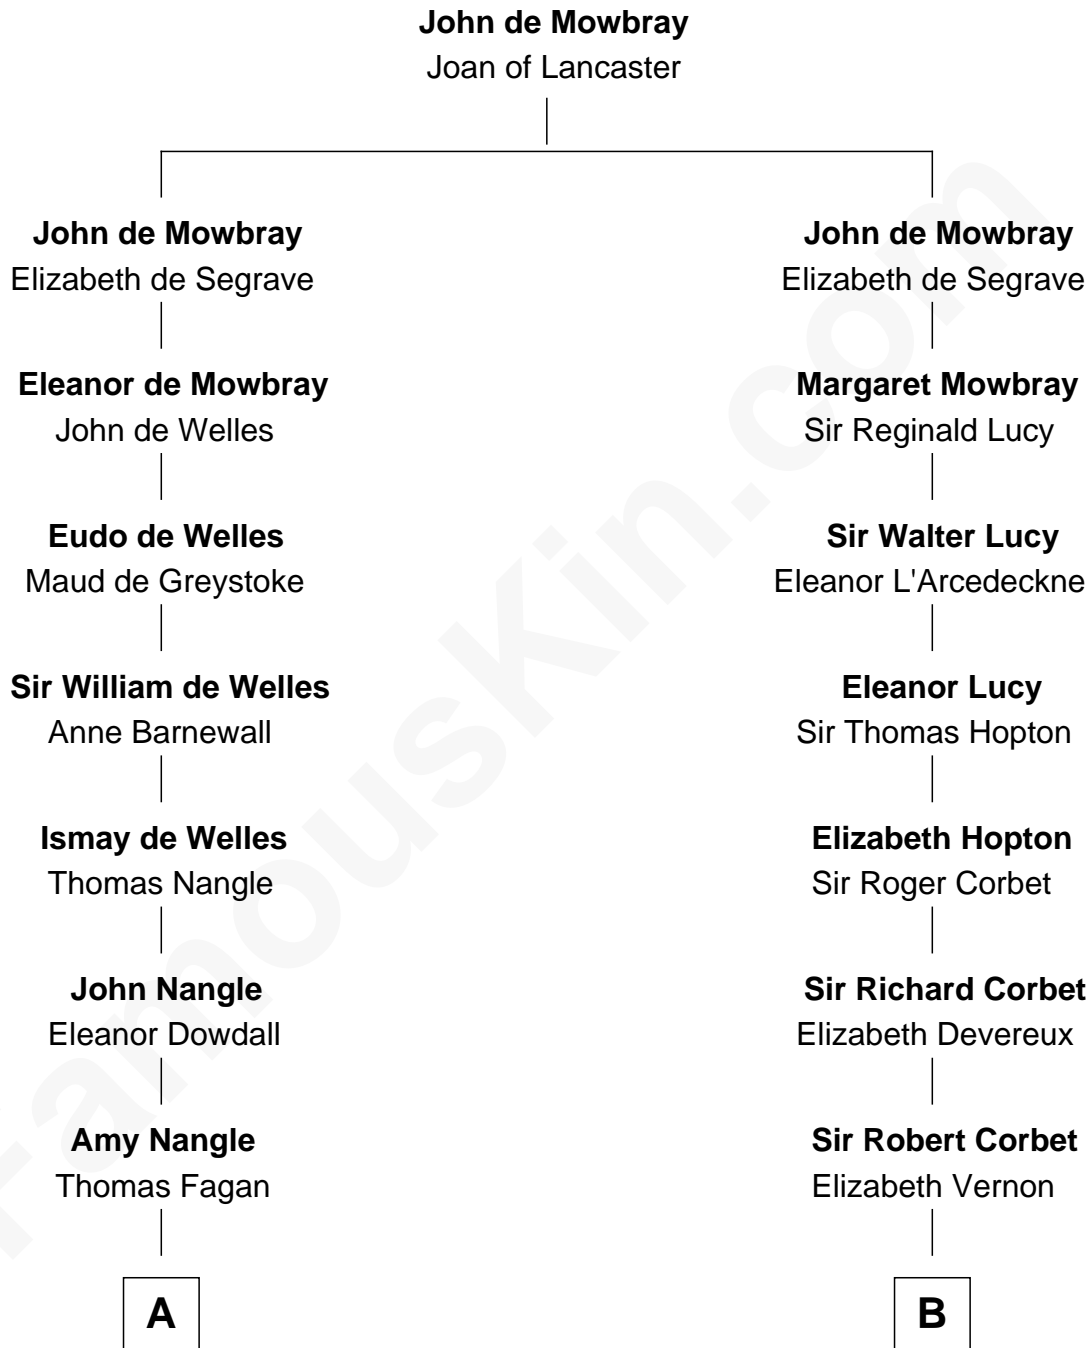

FamousKin.com

Relationship Chart of

Prince William

Prince of Wales

17th cousin 3 times removed of

James Russell Lowell
American "Fireside" Poet

C

Elizabeth Bowes-Lyon

George VI, King of the United Kingdom

Elizabeth II, Queen of the United Kingdom

Prince Philip of Edinburgh

Charles III, King of the United Kingdom

Princess Diana Frances Spencer

Prince William

Prince of Wales