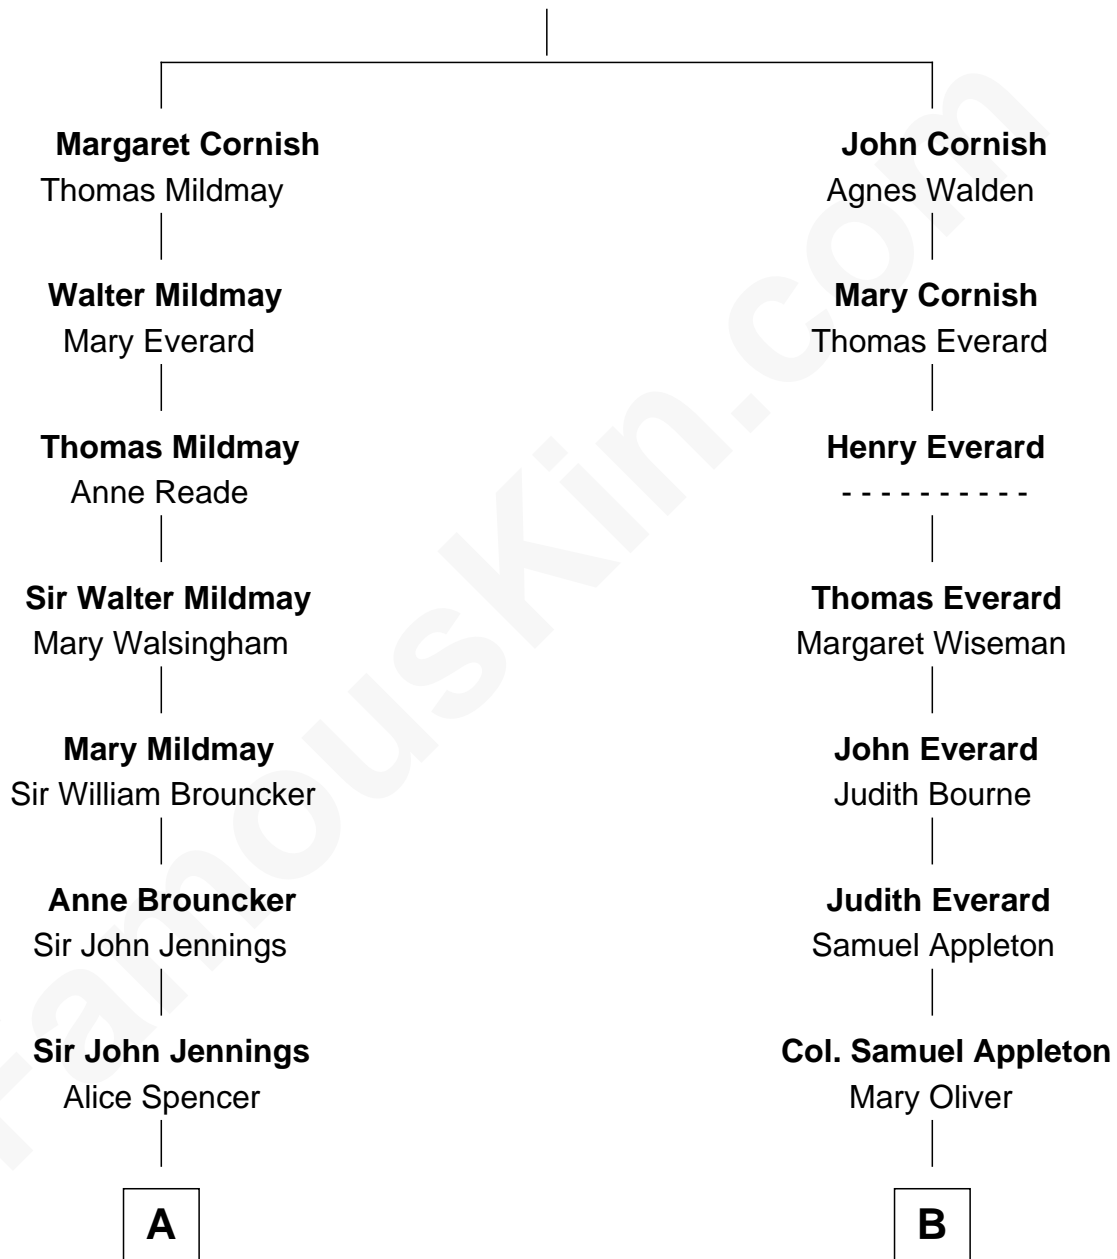

FamousKin.com Relationship Chart of

Prince William

Prince of Wales

12th cousin 6 times removed of

James Russell Lowell

American "Fireside" Poet

John Cornish

A

Richard Jennings
Frances Thornhurst

Sarah Jennings
John Churchill

Anne Churchill
Sir Charles Spencer

John Spencer
Georgiana Carolina Carteret

John Spencer
Margaret Georgiana Poyntz

George John Spencer
Lavina Bingham