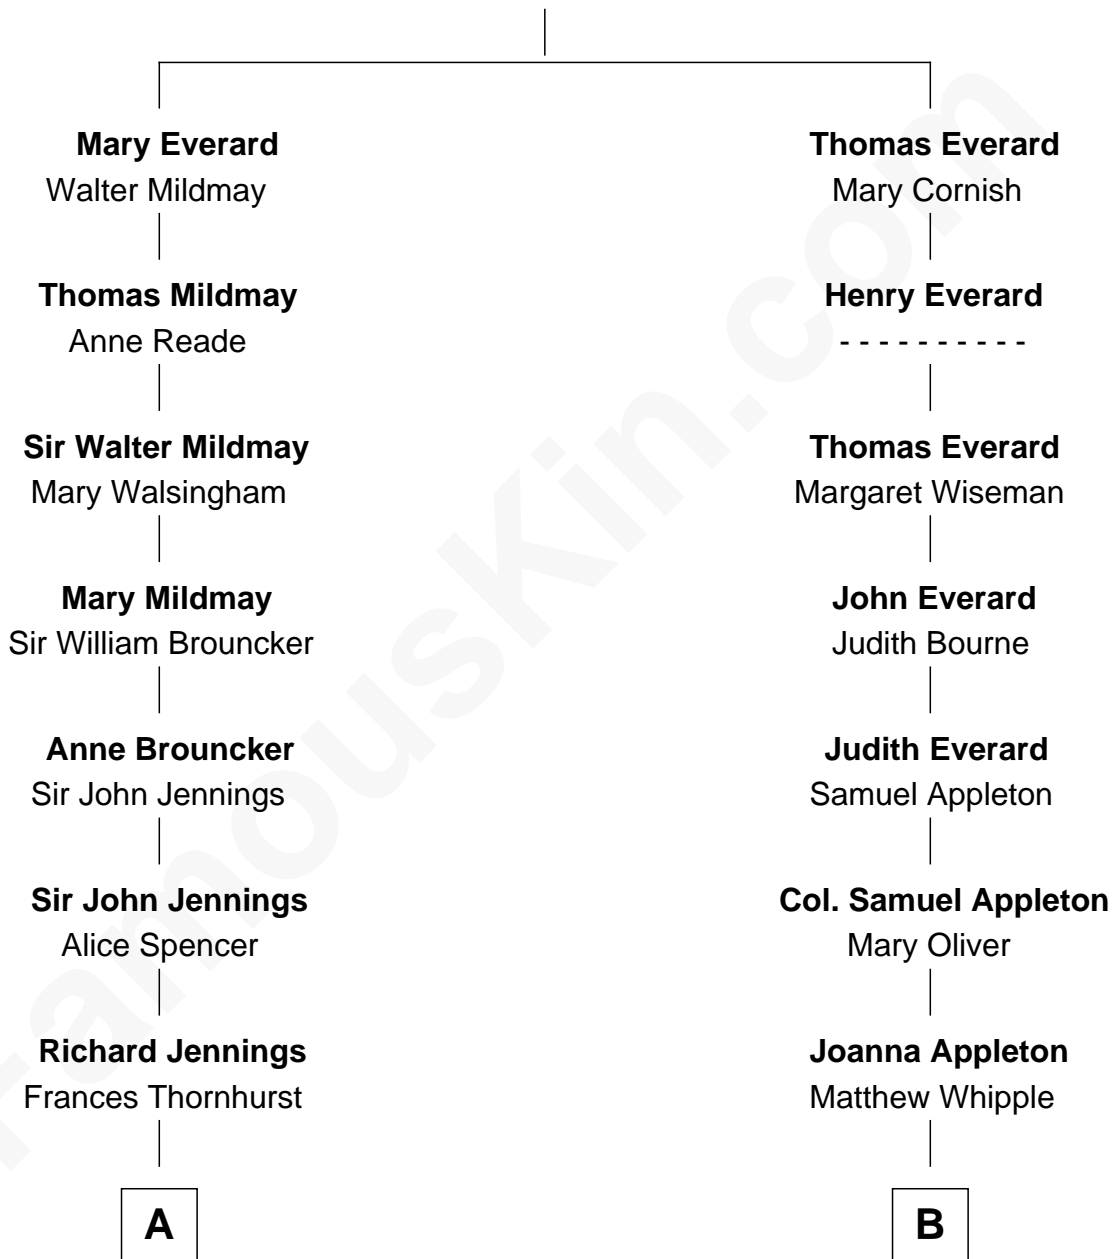

## Relationship Chart of

### Prince William

*Prince of Wales*

11th cousin 6 times removed of

**James Russell Lowell**  
*American "Fireside" Poet*

**John Everard**

-----

**A**

**Sarah Jennings**

John Churchill

**Anne Churchill**

Sir Charles Spencer

**John Spencer**

Georgiana Carolina Carteret

**John Spencer**

Margaret Georgiana Poyntz

**George John Spencer**