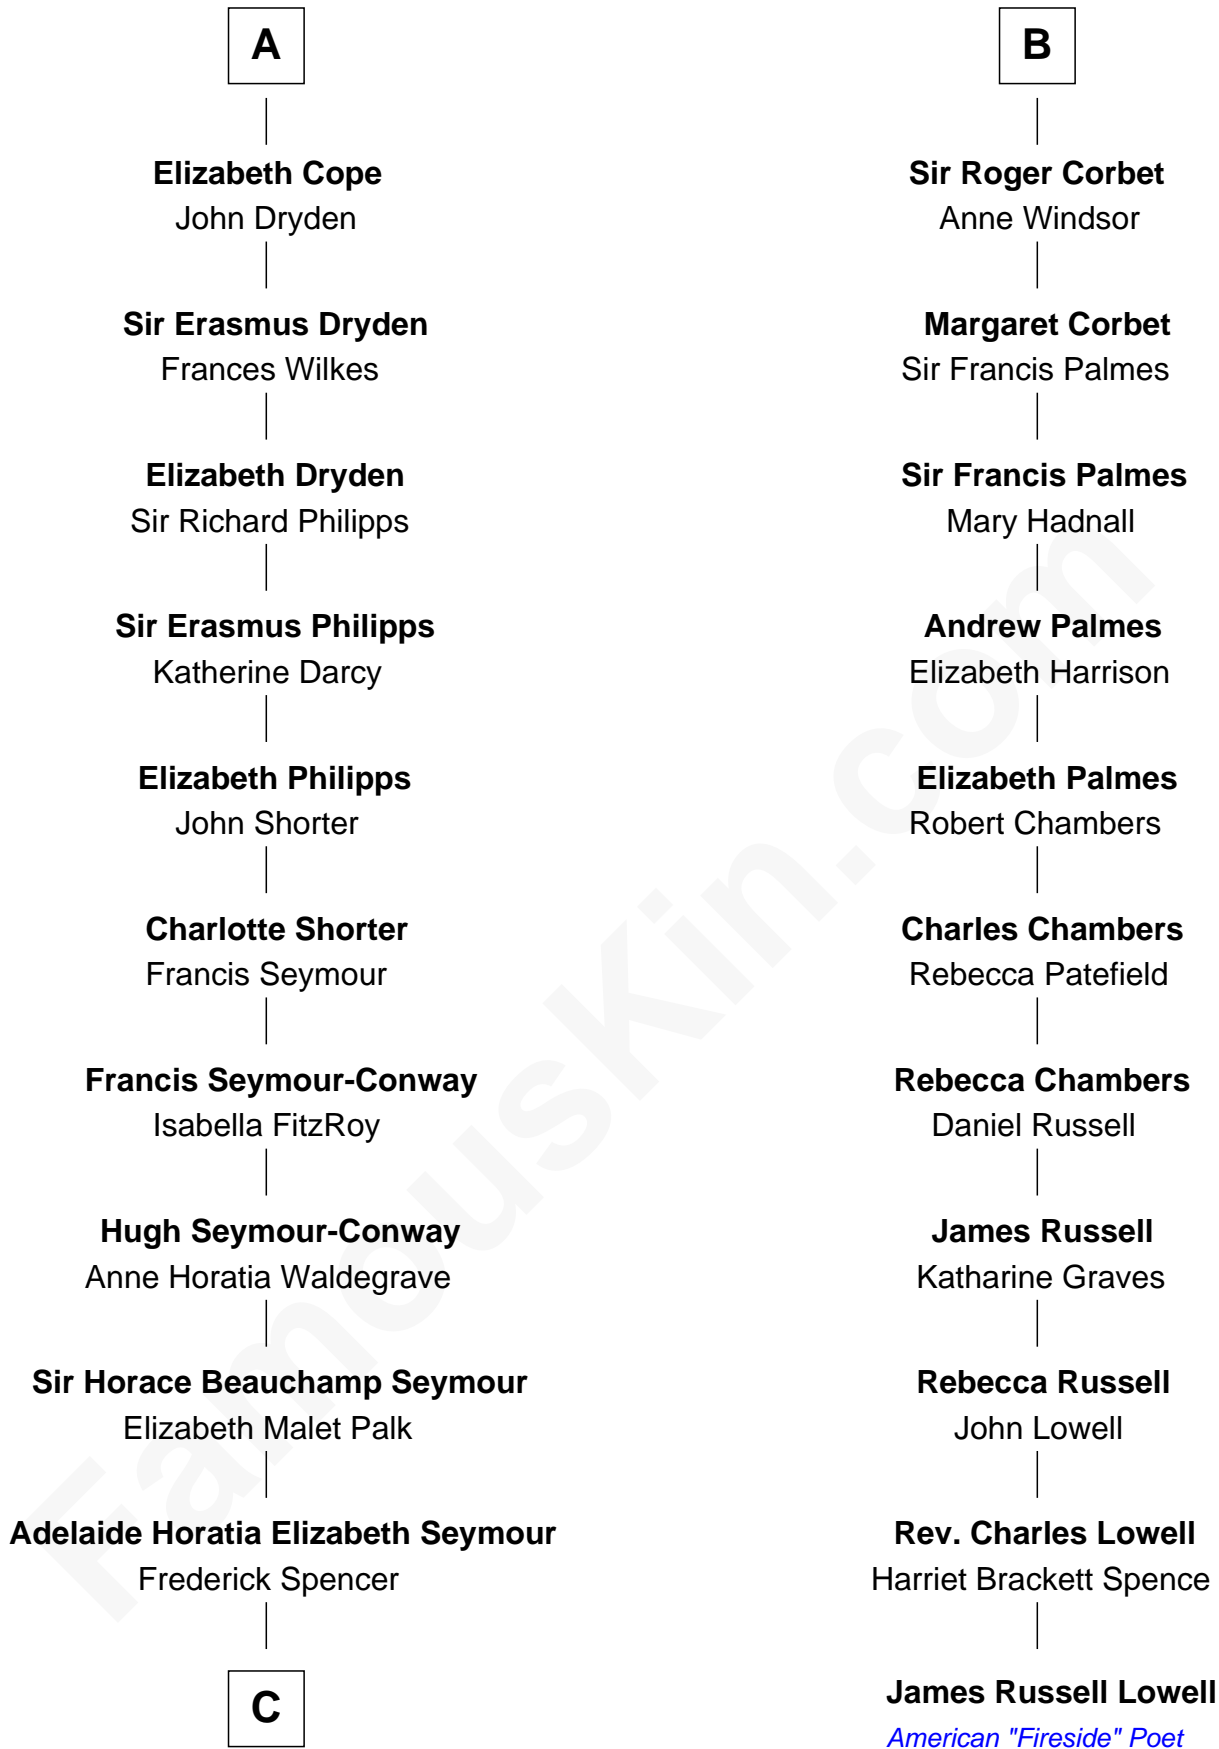

FamousKin.com Relationship Chart of

Prince William

Prince of Wales

17th cousin 4 times removed of

James Russell Lowell

American "Fireside" Poet

Sir Edward le Despencer

Anne de Ferrers

Sir Walter Devereux

Elizabeth Devereux

Sir Richard Corbet

Sir Robert Corbet

Elizabeth Vernon

B

C

—
Charles Robert Spencer

Margaret Baring

—
Albert Edward John Spencer

Cynthia Elinor Beatrix Hamilton

—
Edward John Spencer

Frances Ruth Burke Roche

—
Princess Diana Frances Spencer

Charles III, King of the United Kingdom

—
Prince William