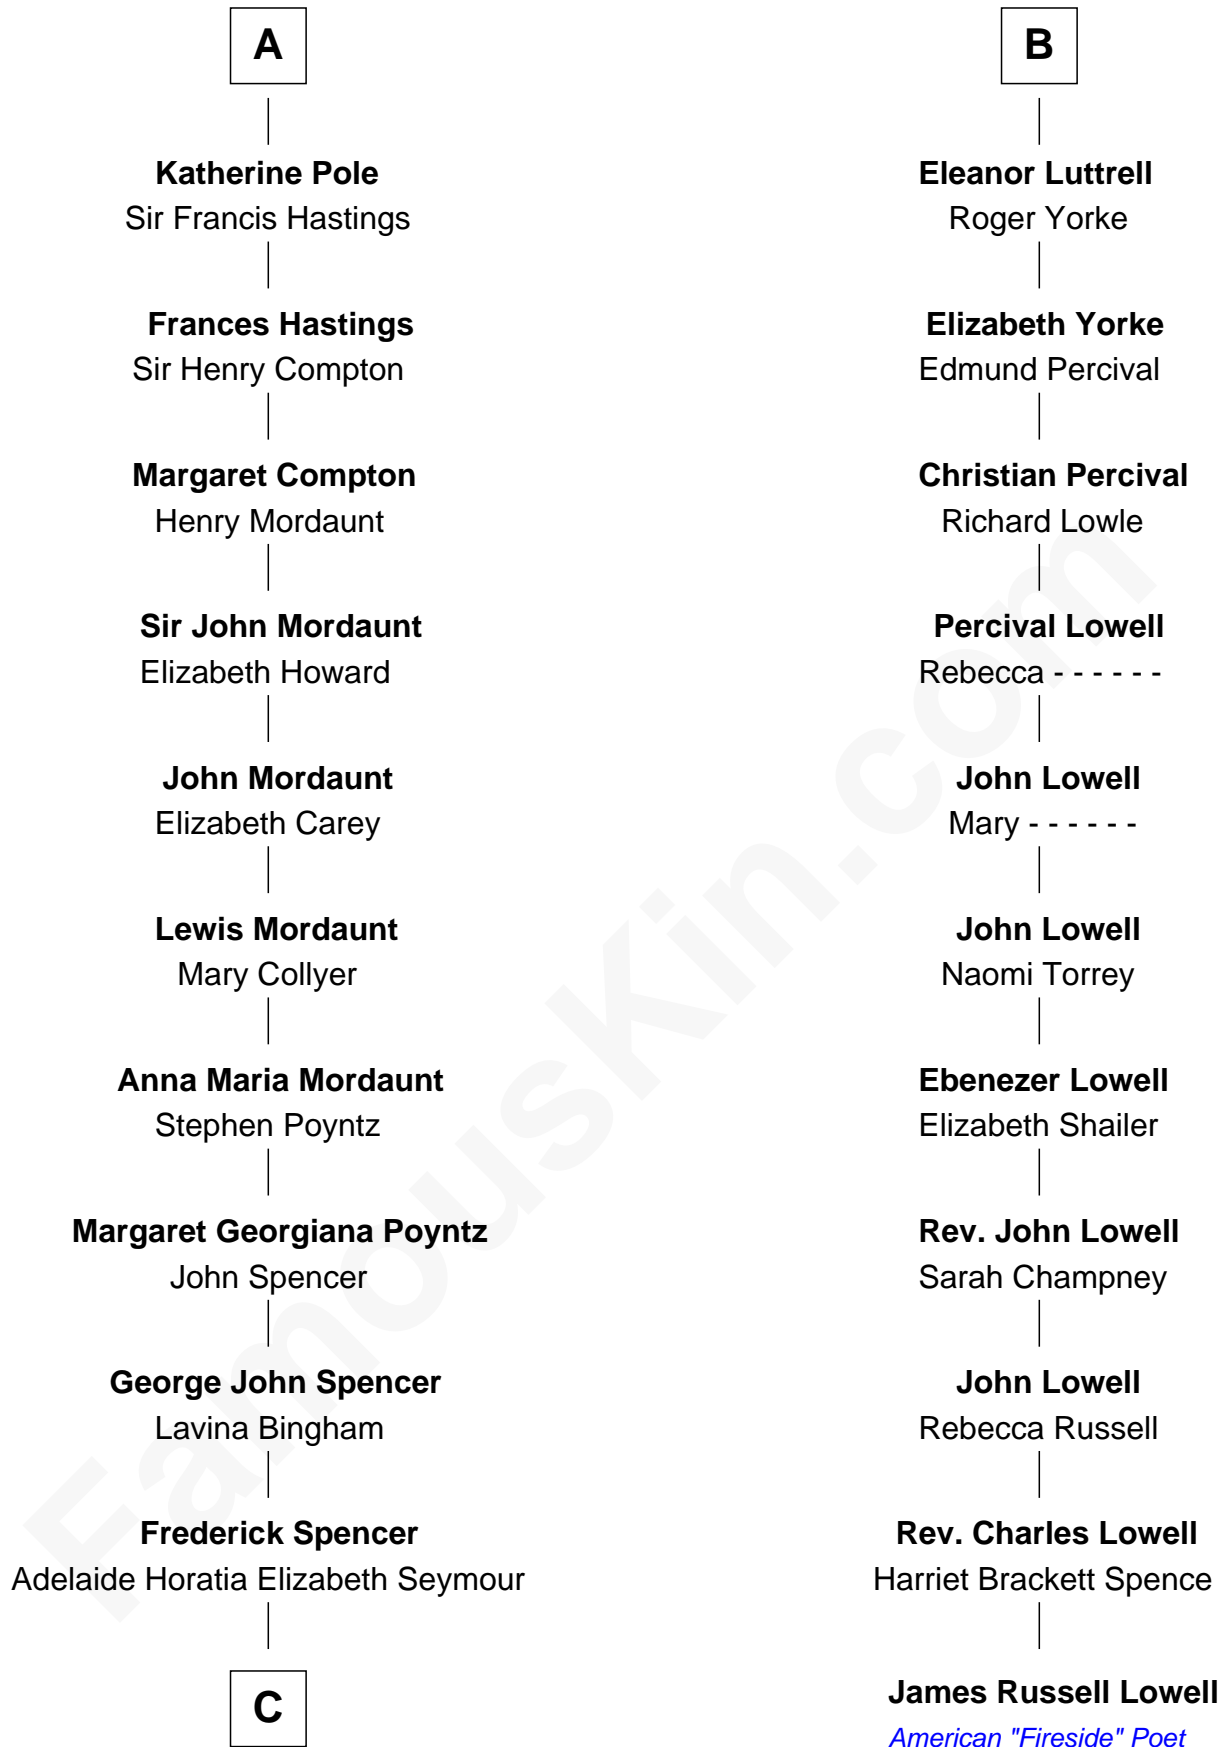

FamousKin.com

Relationship Chart of

Prince William

Prince of Wales

17th cousin 4 times removed of

James Russell Lowell
American "Fireside" Poet

C

—
Charles Robert Spencer

Margaret Baring

—
Albert Edward John Spencer

Cynthia Elinor Beatrix Hamilton

—
Edward John Spencer

Frances Ruth Burke Roche

—
Princess Diana Frances Spencer

Charles III, King of the United Kingdom

—
Prince William