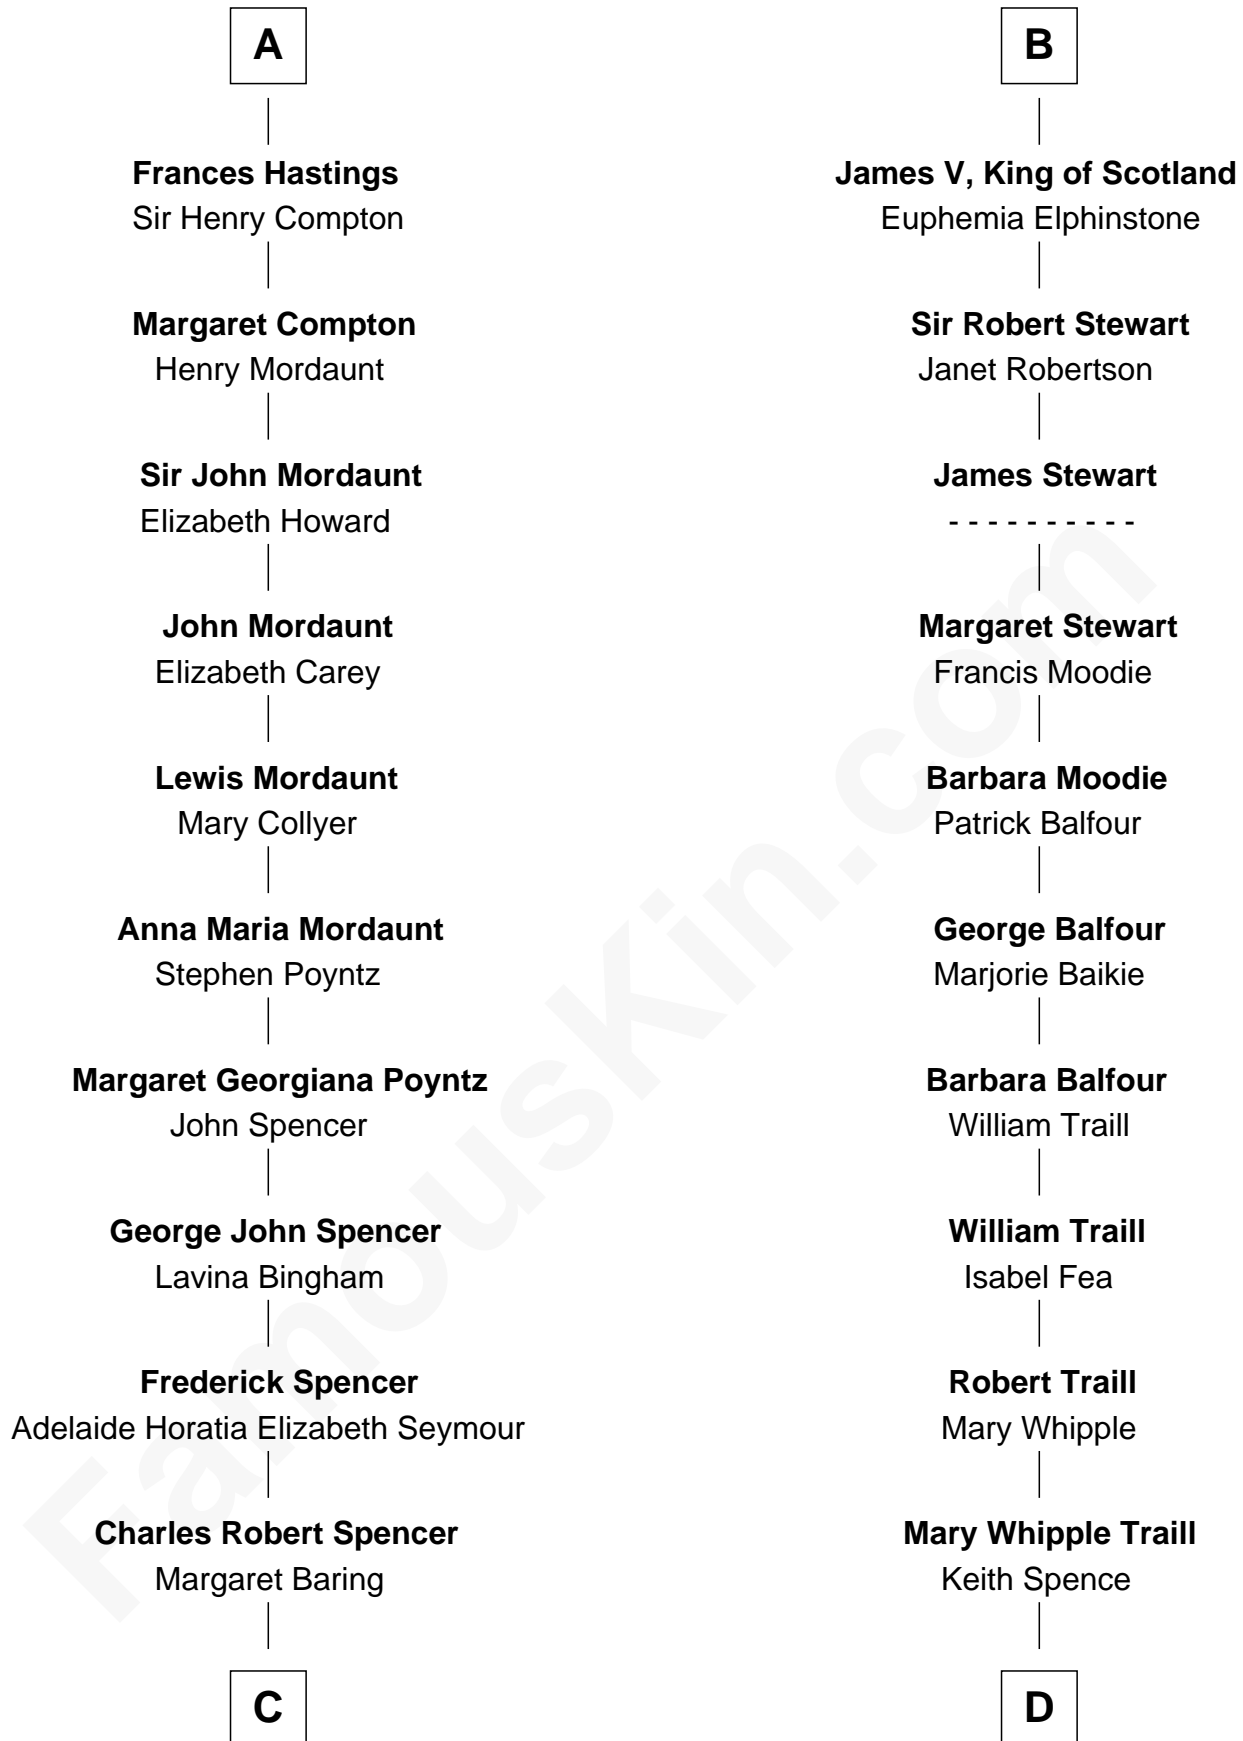

FamousKin.com

Relationship Chart of

Prince William

Prince of Wales

18th cousin 2 times removed of

James Russell Lowell
American "Fireside" Poet

C

Albert Edward John Spencer
Cynthia Elinor Beatrix Hamilton

Edward John Spencer
Frances Ruth Burke Roche

Princess Diana Frances Spencer
Charles III, King of the United Kingdom

Prince William
Prince of Wales

D

Harriet Brackett Spence
Rev. Charles Lowell

James Russell Lowell
American "Fireside" Poet