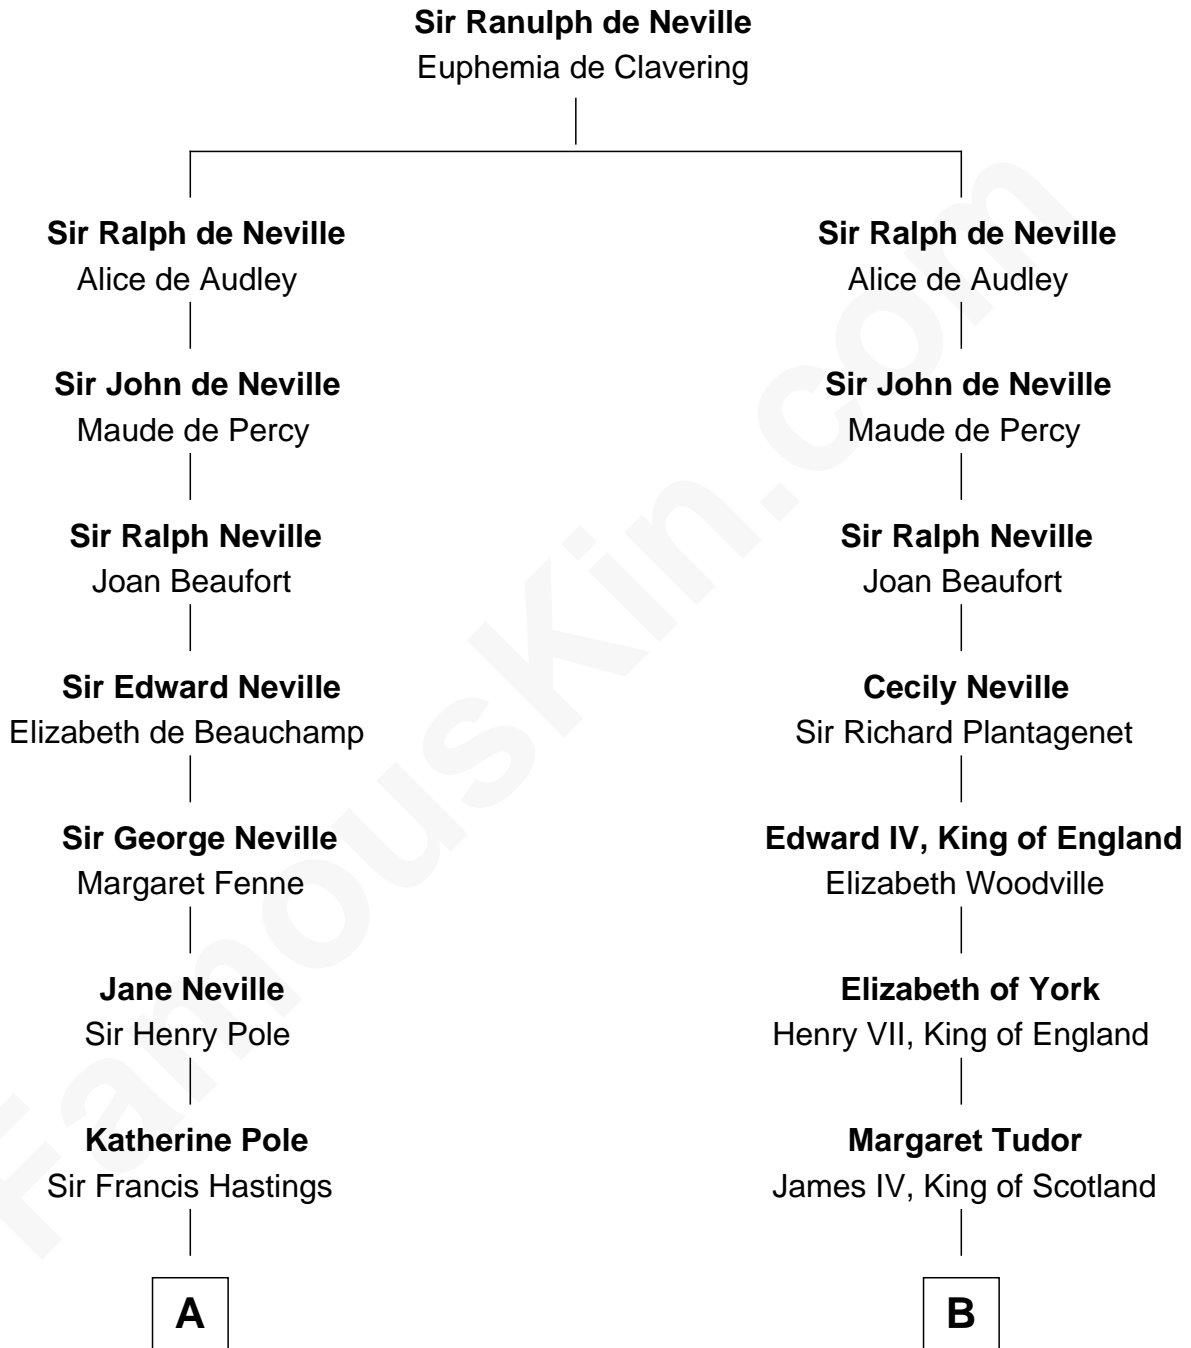

FamousKin.com

Relationship Chart of

Prince William

Prince of Wales

18th cousin 2 times removed of

James Russell Lowell
American "Fireside" Poet

C

Albert Edward John Spencer
Cynthia Elinor Beatrix Hamilton

Edward John Spencer
Frances Ruth Burke Roche

Princess Diana Frances Spencer
Charles III, King of the United Kingdom

Prince William
Prince of Wales

D

Harriet Brackett Spence
Rev. Charles Lowell

James Russell Lowell
American "Fireside" Poet