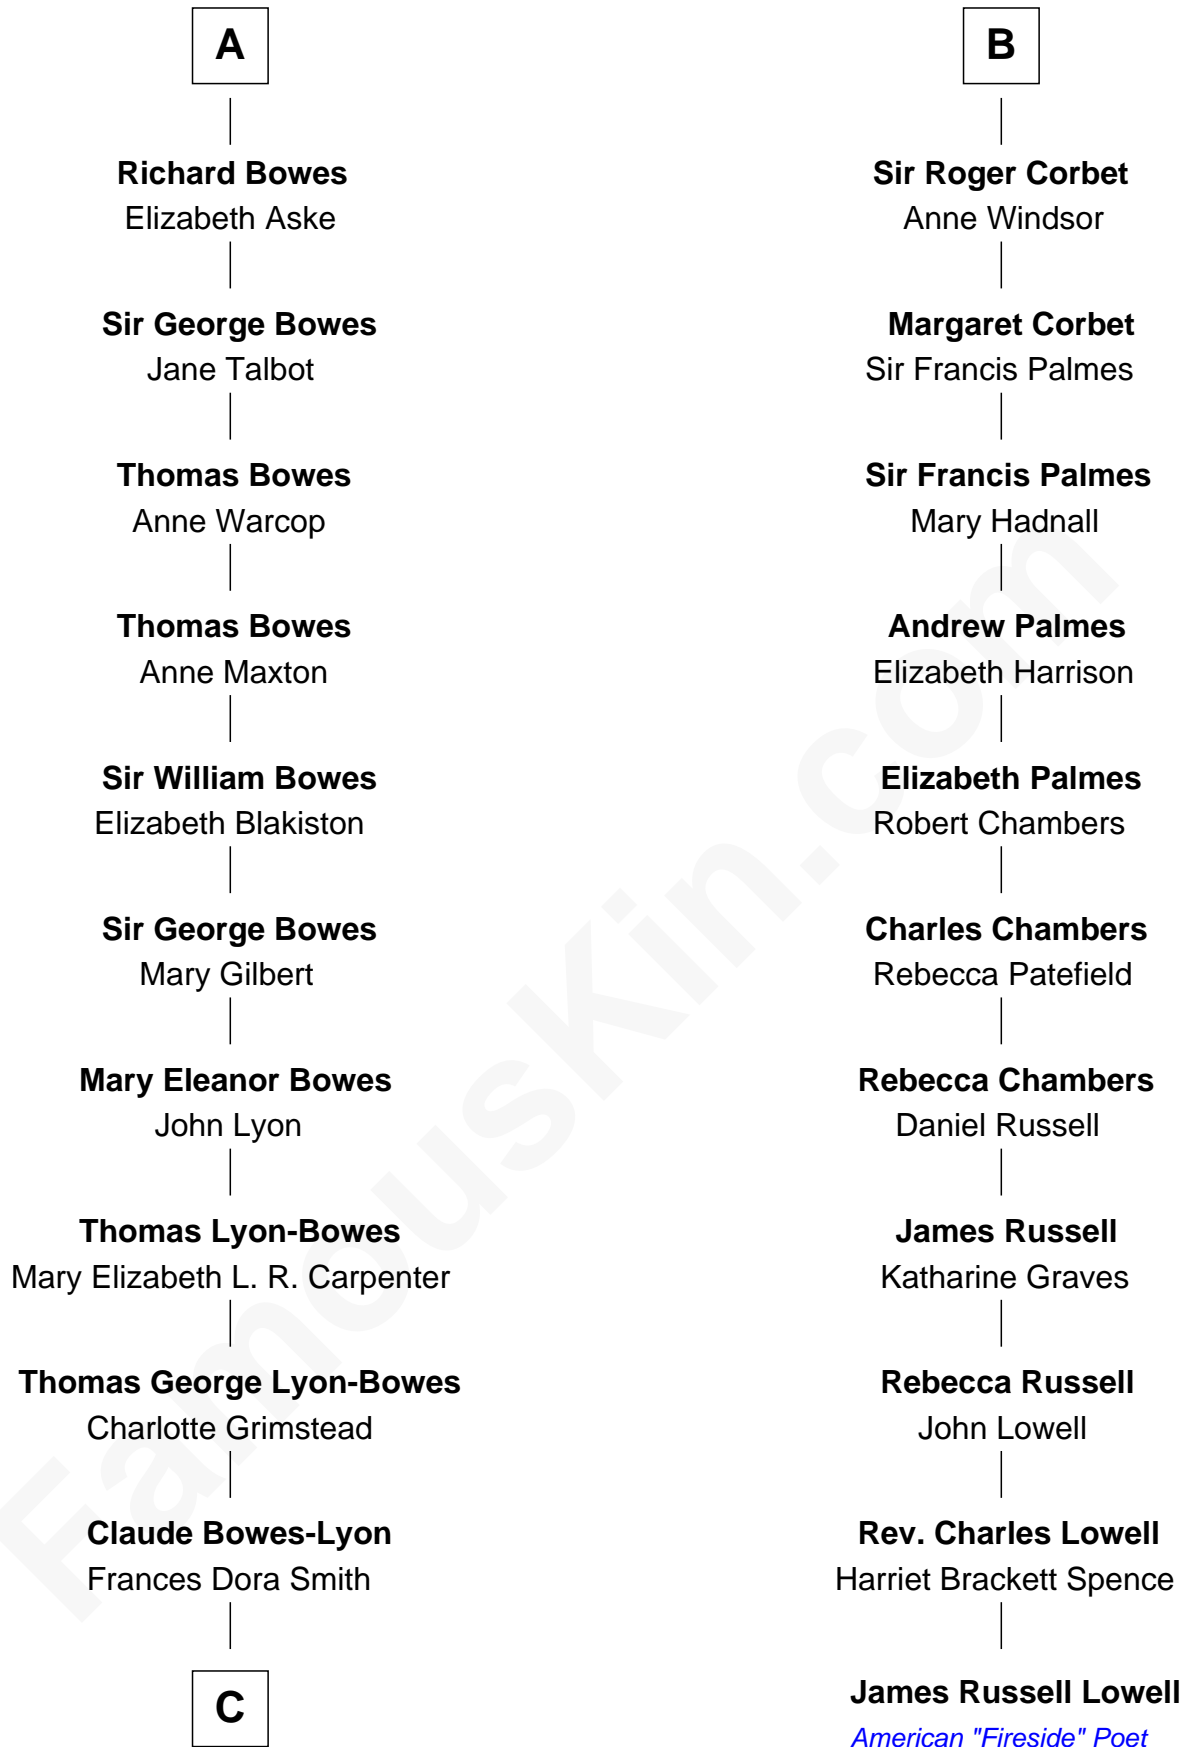

FamousKin.com

Relationship Chart of

Prince William

Prince of Wales

17th cousin 4 times removed of

James Russell Lowell
American "Fireside" Poet

C

Claude George Bowes-Lyon
Cecilia Nina Cavendish-Bentinck

Elizabeth Bowes-Lyon
George VI, King of the United Kingdom

Elizabeth II, Queen of the United Kingdom
Prince Philip of Edinburgh

Charles III, King of the United Kingdom
Princess Diana Frances Spencer

Prince William
Prince of Wales