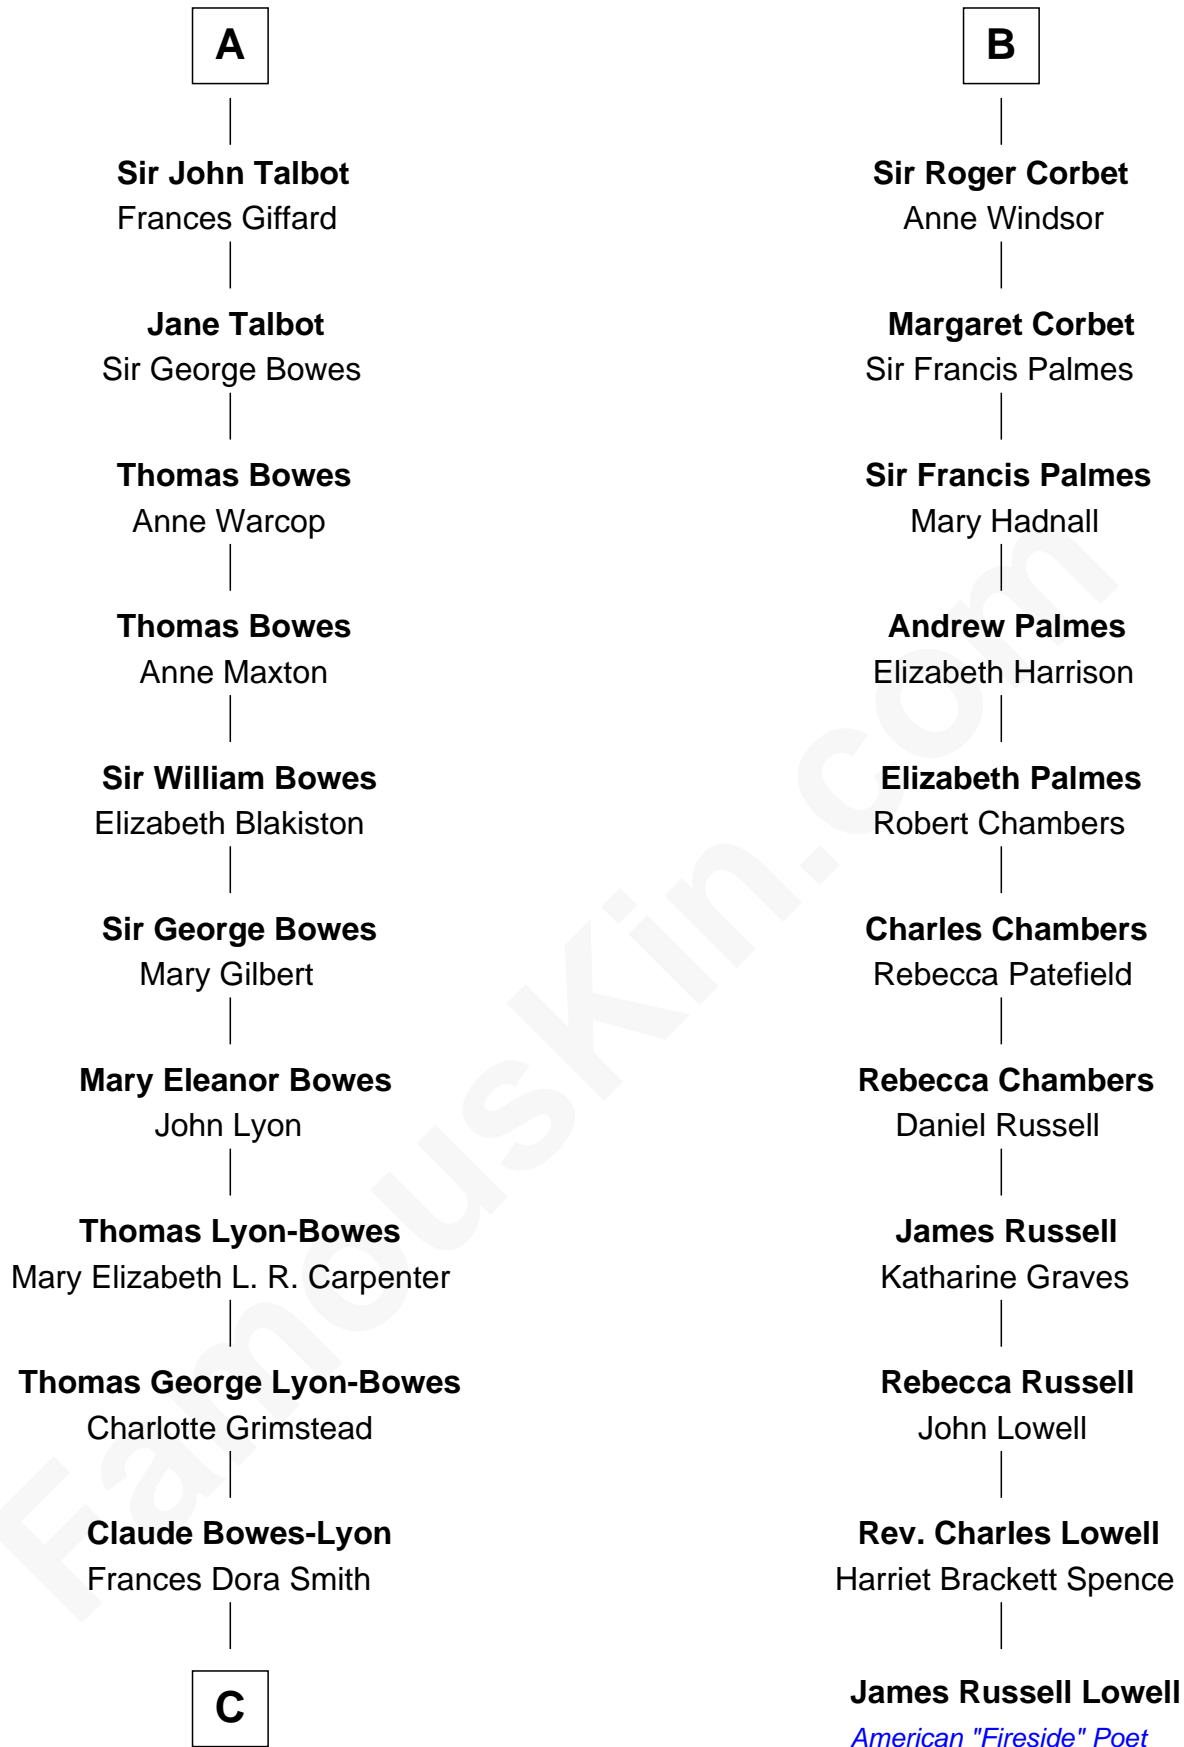

FamousKin.com

Relationship Chart of

Prince William

Prince of Wales

17th cousin 4 times removed of

James Russell Lowell
American "Fireside" Poet

C

Claude George Bowes-Lyon
Cecilia Nina Cavendish-Bentinck

Elizabeth Bowes-Lyon
George VI, King of the United Kingdom

Elizabeth II, Queen of the United Kingdom
Prince Philip of Edinburgh

Charles III, King of the United Kingdom
Princess Diana Frances Spencer

Prince William
Prince of Wales