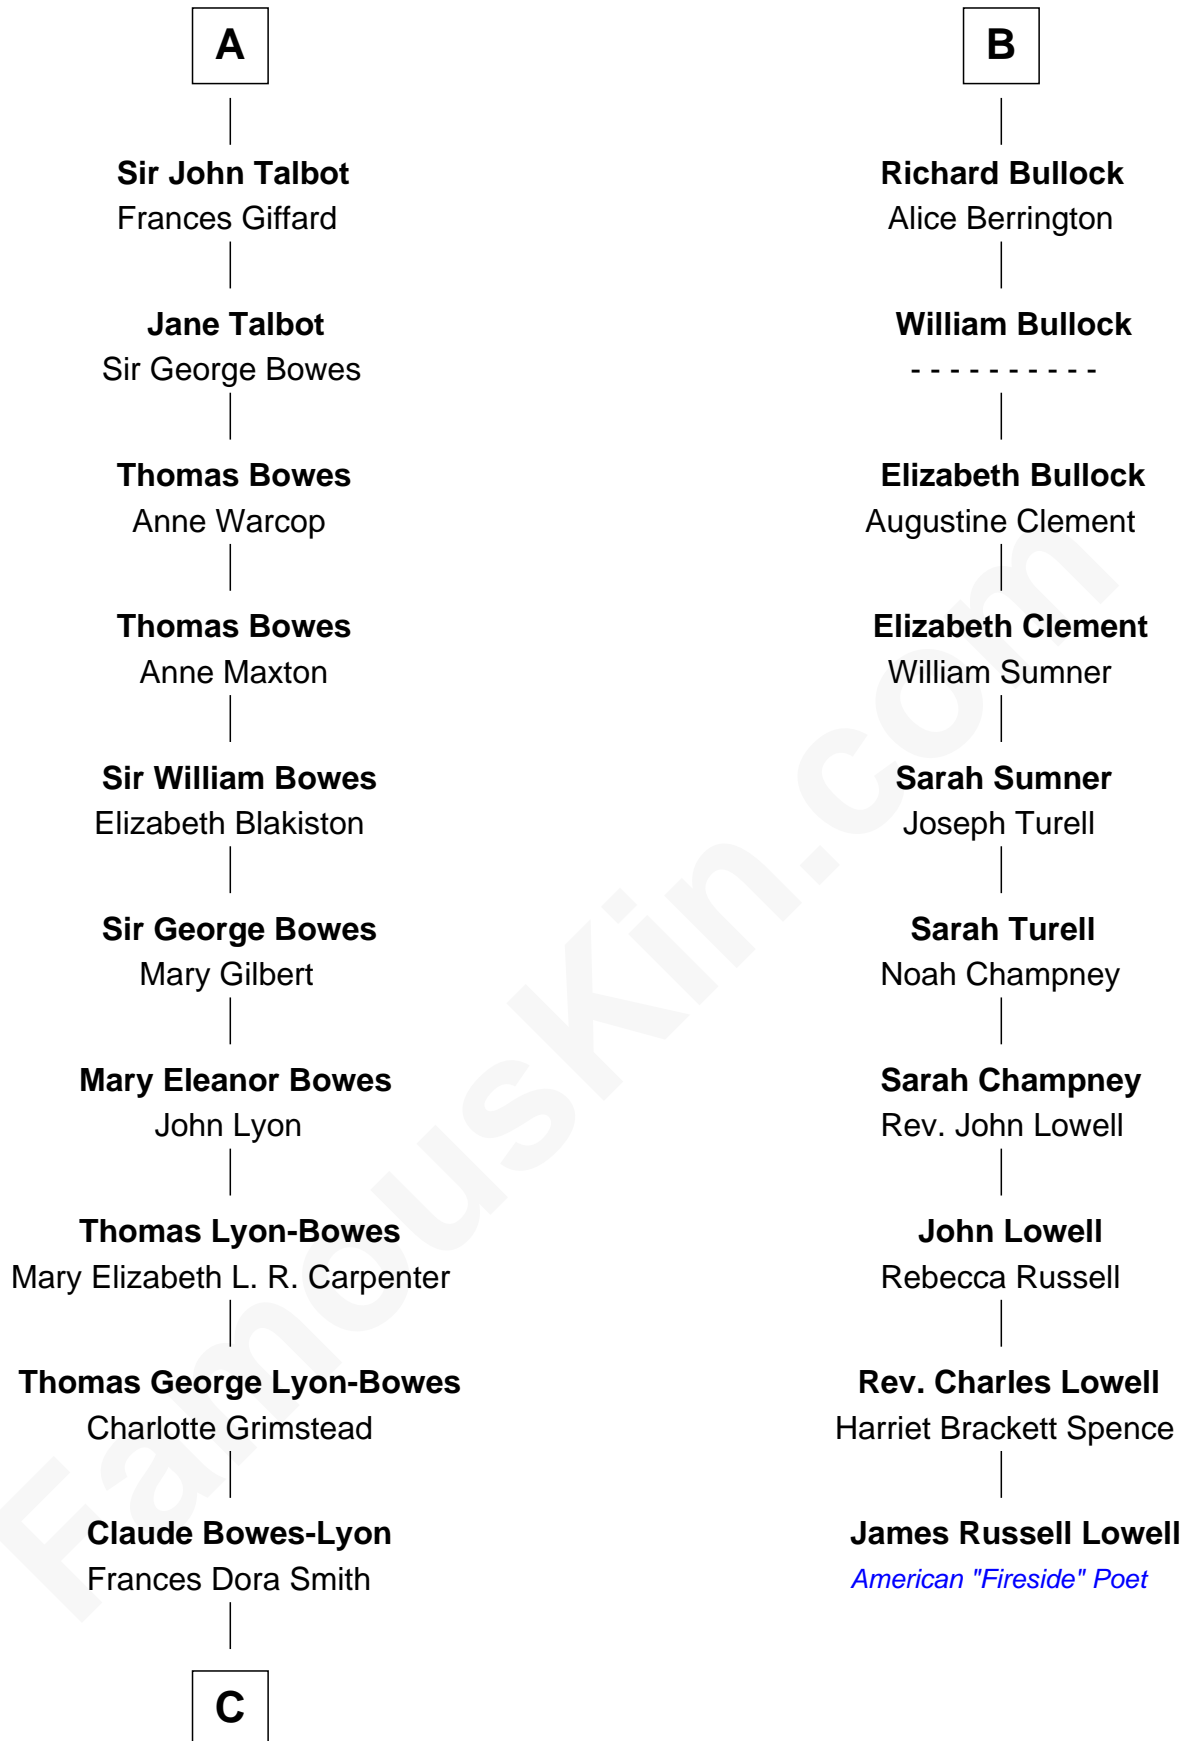

FamousKin.com

Relationship Chart of

Prince William

Prince of Wales

16th cousin 5 times removed of

James Russell Lowell
American "Fireside" Poet

Bartholomew de Badlesmere
Margaret de Clare

Margery de Badlesmere

Aubrey de Vere

Alice FitzWalter

Sir Richard de Vere

Alice Sergeaux

Sir John de Vere

Elizabeth Howard

Joan de Vere

Sir William Norreys

Margaret Norreys

Gilbert Bullock

Thomas Bullock

Alice Kingsmill

B

C

Claude George Bowes-Lyon
Cecilia Nina Cavendish-Bentinck

Elizabeth Bowes-Lyon
George VI, King of the United Kingdom