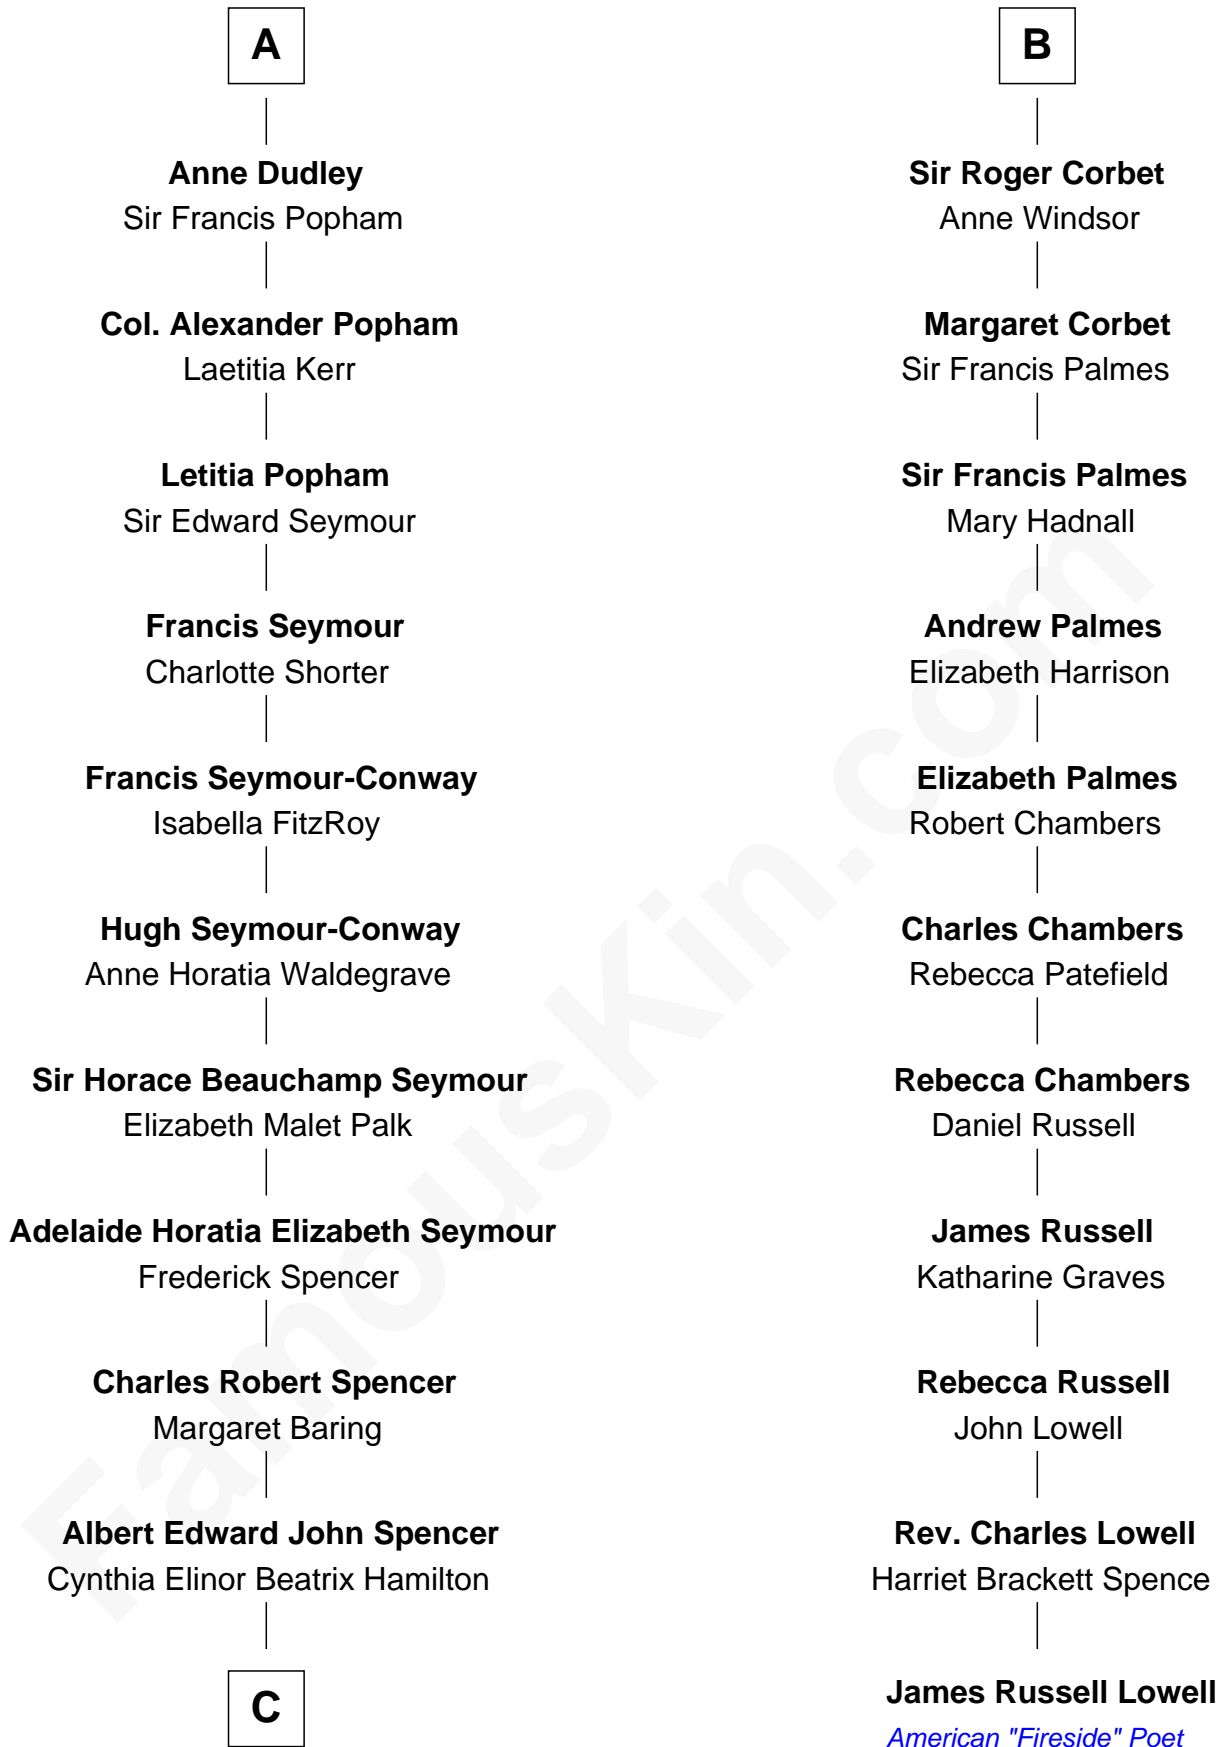

FamousKin.com

Relationship Chart of

Prince William

Prince of Wales

17th cousin 2 times removed of

James Russell Lowell
American "Fireside" Poet

C

—
Edward John Spencer
Frances Ruth Burke Roche

—
Princess Diana Frances Spencer
Charles III, King of the United Kingdom

—
Prince William
Prince of Wales

FamousKin.com