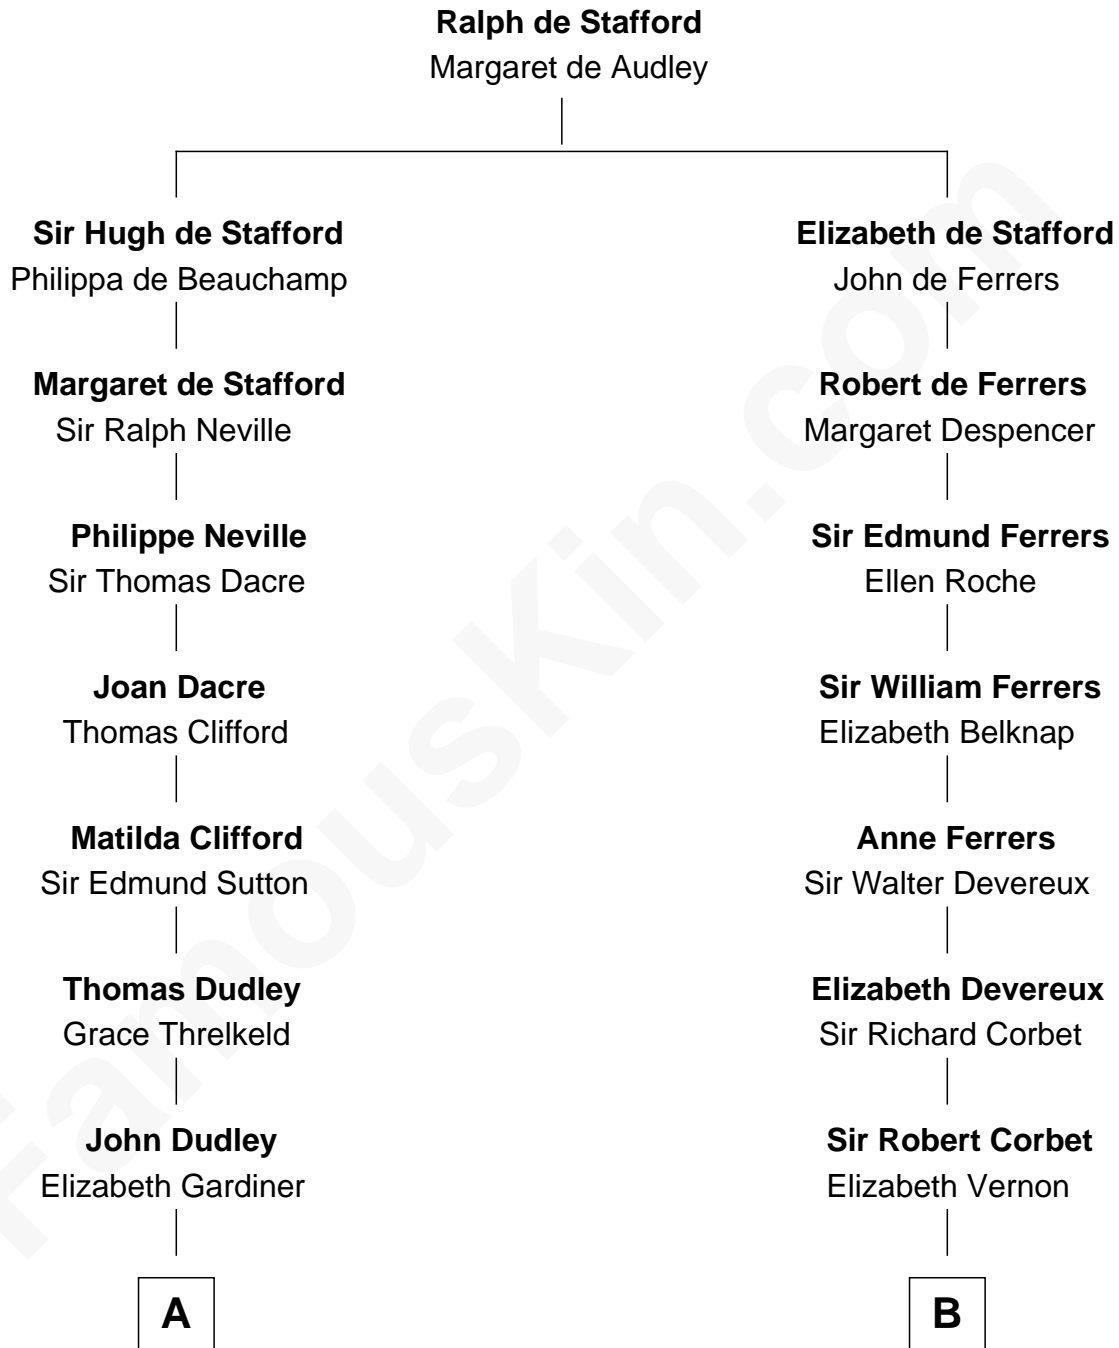

FamousKin.com

Relationship Chart of

Prince William

Prince of Wales

17th cousin 2 times removed of

James Russell Lowell
American "Fireside" Poet

C

—
Edward John Spencer
Frances Ruth Burke Roche

—
Princess Diana Frances Spencer
Charles III, King of the United Kingdom

—
Prince William
Prince of Wales

FamousKin.com